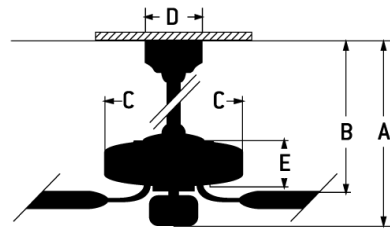

NEW

Bellows Duo - BW250FB6

48" Ceiling Fan with Blades and Light Kit

Finish Flat Black

An instant classic, the Bellows Duo offers a cage free update to our retro inspired Bellows II. The clean cylinder body with optional integrated dimmable LED light supports the heavy-duty, three-speed motors of the 80-degree adjustable twin fans. The fan also has a third motor that operates the 360-degree rotation of the twin fans for optimal air movement.

- Heavy-Duty, 3 Speed Reversible Motor
- Dual Mount (Flat or angled ceiling)
- 4.5" Downrod (Included)
- Custom Blades Included
- Integrated LED Light Source (Dimmable), Optional
- Lens Cover Included, Optional
- 80° Tilt Feature on Both Motor Head Units
- Bellows Remote and Wall Controls Included
- Suitable for Damp Locations

Specs

Blade Sweep Opt (in.)	50
Blades	6
Blade Pitch (deg)	14
Motor Size (MM)	82x25
Energy Guide Watts	58
Energy Guide CFM	2362
Energy Guide CFM_Watts	41
Energy Guide Est. Yearly Energy Cost	16
Carton Size (CU FT)	10.35
Bulb CCT	3000
Bulb Wattage	17
CRI	90

Dimensions

A:	18.11
B:	10.77
C:	6.69
D:	5.12
E:	10.61
F: w/o Light Kit - Downrod Length (in.)	4.50

Craftmade • 650 S. Royal Lane • Coppell, TX 75019 • • • © 2020 All Rights Reserved