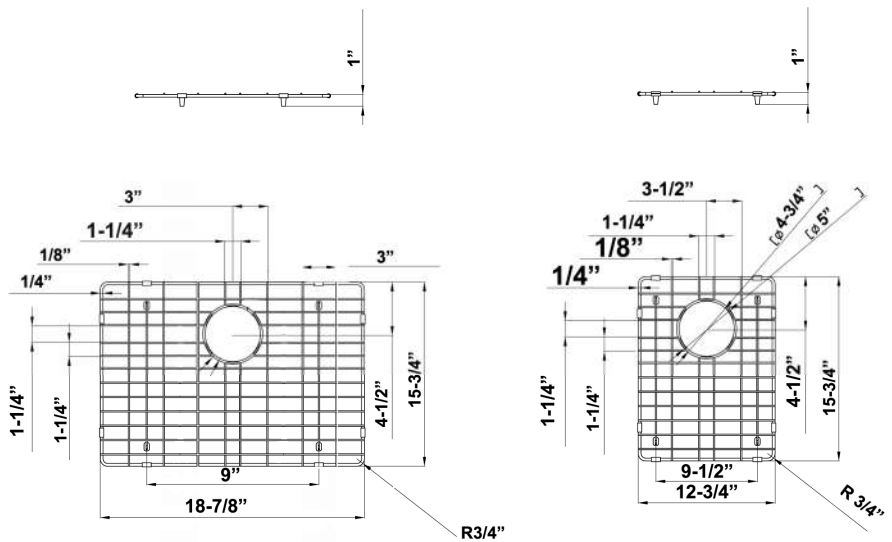

FSSDB2502 WIRE GRID

Cat. No.
FSSDB2502-WIRE

Features:

- ▶ Fits bottom of FSSDB2502 double bowl farmer sink
- ▶ Black Rubber Feet Covers Included

Finishes:

SS Stainless Steel

Large Wire Grid

W: 18-7/8"
D: 15-3/4"
H: 1"

Small Wire Grid

W: 15-3/4"
D: 12-3/4"
H: 1"

Drain Hole: 4-5/8"

Dimensions and specifications subject to change without notice.