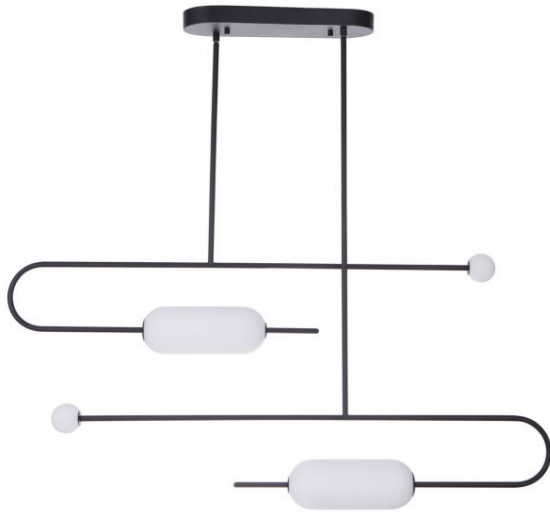

NEW

Tuli - 53874-FB-LED

LED Island Light

Finish Flat Black

Lighting Goals! The Tuli collection is the ideal bridge between function and inspiration. Like a contemporary piece of art, the sleek curves accented with beautiful white glass encapsulated state-of-the-art LED lights are guaranteed to be a conversation starter.

Specs

Mounting Location	Indoor
Lumens	1509
CRI	90
Bulb Base	LED
Bulb CCT	3000
Bulb Type	LED
Bulb Wattage	31.52
Carton Size (CU FT)	4.35
Glass or Shade Color	White Frosted

Dimensions

Depth (in.)	43.30
Width (in.)	6.90
Height (in.)	20.38
Downrod Length (in.)	12
2nd Downrod (in.)	6
Canopy Width (in.)	3.94
Canopy Height (in.)	1.38
Canopy Length (in.)	15.95

Tuli - 53874-SB-LED

LED Island Light

Finish Satin Brass

Lighting Goals! The Tuli collection is the ideal bridge between function and inspiration. Like a contemporary piece of art, the sleek curves accented with beautiful white glass encapsulated state-of-the-art LED lights are guaranteed to be a conversation starter.