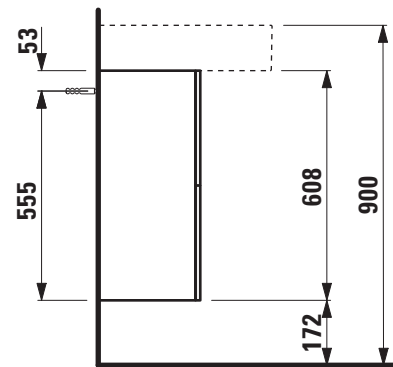

TECHNICAL DATA

Order no.	40829.1 / door hinge left, flaps right	Accessories excl.	Feet (2 pieces), anodized aluminium, order no. 40766.0
Dimensions (WxHxD)	1200 x 608 x 270 mm		Space saving siphon, order no. 89424.0
Matching for	washbasin, order no. 81033.4, 81033.5, 81033.8, 81033.9, 81233.2 (only tap bank left), 81333.2, 81533.1	Mounting acc. incl.	Installation set for furniture, order no. 49301.5, 49614.4
Specification	Body/Front – MDF board with lack laminate with ABS edges, inside melamine white 1 push and pull door (bottom left) 2 push and pull flaps (right side)	Mounting information	The walls installed on must meet the requirements of the furniture in terms of weight and the supplied fastening elements. If this cannot be guaranteed another method of installation needs to be chosen.
Weight	29,0 kg	Colours Body/Front	640 – White matt 641 – Pebble grey matt 642 – Slate grey matt

TECHNICAL DRAWINGS / S 1 : 20

A / mm (max. total width)	Ceramic
1200 - 1270	Kartell by Laufen 81033.4
1280 - 1360	Kartell by Laufen 81033.5
1210 - 1350	Kartell by Laufen 81033.8
1500 - 1660	Kartell by Laufen 81033.9

A / mm (max. total width)	Ceramic
1200	Kartell by Laufen 81233.2 (only with tap bank left)
1210 - 1350	Kartell by Laufen 81333.2
1200 - 1220	Kartell by Laufen 81533.1