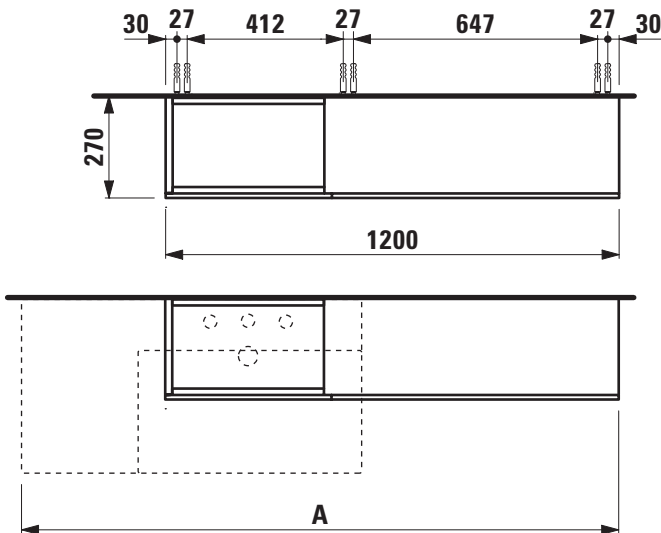

TECHNICAL DATA

Order no.	40829.1 / door hinge left, flaps right	Accessories excl.	Feet (2 pieces), anodized aluminium, order no. 40766.0
Dimensions (WxHxD)	1200 x 608 x 270 mm		Space saving siphon, order no. 89424.0
Matching for	washbasin, order no. 81033.4, 81033.5, 81033.8, 81033.9, 81233.2 (only tap bank left), 81333.2, 81533.1	Mounting acc. incl.	Installation set for furniture, order no. 49301.5, 49614.4
Specification	Body/Front – MDF board with lack laminate with ABS edges, inside melamine white 1 push and pull door (bottom left) 2 push and pull flaps (right side)	Mounting information	The walls installed on must meet the requirements of the furniture in terms of weight and the supplied fastening elements. If this cannot be guaranteed another method of installation needs to be chosen.
Weight	29,0 kg	Colours Body/Front	640 – White matt 641 – Pebble grey matt 642 – Slate grey matt

TECHNICAL DRAWINGS / S 1 : 20

A / mm (max. total width)	Ceramic
1200 - 1270	Kartell by Laufen 81033.4
1280 - 1360	Kartell by Laufen 81033.5
1210 - 1350	Kartell by Laufen 81033.8
1500 - 1660	Kartell by Laufen 81033.9

A / mm (max. total width)	Ceramic
1200	Kartell by Laufen 81233.2 (only with tap bank left)
1210 - 1350	Kartell by Laufen 81333.2
1200 - 1220	Kartell by Laufen 81533.1