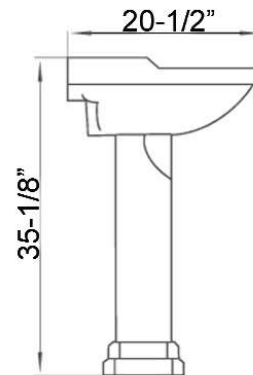

RIVIERA PEDESTAL LAVATORY

CAT.NO
3-208X

Faucet not included

W: 24-1/8"
D: 20-1/2"
H: 35-1/8"

Column: 26-1/8" x 10-1/4" x 9-1/8"
Column Base: 10-1/4" x 10-1/4"
Water depth 3-7/8" to overflow

Length from wall to back of column: 5"

Interior Dimensions:

Basin interior:	16-7/8" x 12"
Basin depth:	8-1/8"
Faucet and spout holes:	1-1/4"
Back of basin to center of faucet:	3-1/2"
Back of basin to center of drain:	9-5/8"
Mount bolts height:	29-7/8"
Mount holes cc:	6-1/2"

Features:

- ▶ Made of Vitreous China
- ▶ Available pre-drilled for single hole (3-2081), 4" centerset (3-2084), or 6" mini spread faucet (3-2086)
- ▶ Pre-drilled overflow
- ▶ Back and bottom of column are open
- ▶ Chrome overflow cover included
- ▶ For ease installation order Hangers (pair) or Bracket (one)

Colors:
WH White

Meets or exceeds the following specifications: ASME A112.19.2 2018 and CSA B45.1-18 for ceramic plumbing fixtures.

Dimensions of fixture are nominal and may vary within the range of tolerances established by ASME Standard A112.19.2. Dimensions and specifications subject to change without notice.