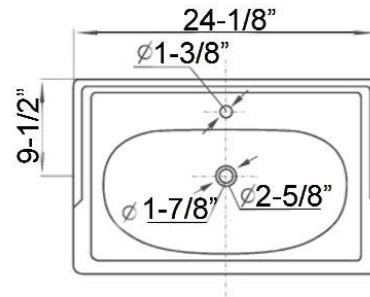

RIVIERA PEDESTAL LAVATORY

CAT.NO
3-208X

Faucet not included

W: 24-1/8"
D: 20-1/2"
H: 35-1/8"

Column: 26-1/8" x 10-1/4" x 9-1/8"
Column Base: 10-1/4" x 10-1/4"
Water depth 3-7/8" to overflow

Length from wall to back of column: 5"

Interior Dimensions:

Basin interior:	16-7/8" x 12"
Basin depth:	8-1/8"
Faucet and spout holes:	1-1/4"
Back of basin to center of faucet:	3-1/2"
Back of basin to center of drain:	9-5/8"
Mount bolts height:	29-7/8"
Mount holes cc:	6-1/2"

Features:

- ▶ Made of Vitreous China
- ▶ Available pre-drilled for single hole (3-2081), 4" centerset (3-2084), or 6" mini spread faucet (3-2086)
- ▶ Pre-drilled overflow
- ▶ Back and bottom of column are open
- ▶ Chrome overflow cover included
- ▶ For ease installation order Hangers (pair) or Bracket (one)

Colors:
WH White

Meets or exceeds the following specifications: ASME A112.19.2 2018 and CSA B45.1-18 for ceramic plumbing fixtures.

Dimensions of fixture are nominal and may vary within the range of tolerances established by ASME Standard A112.19.2. Dimensions and specifications subject to change without notice.