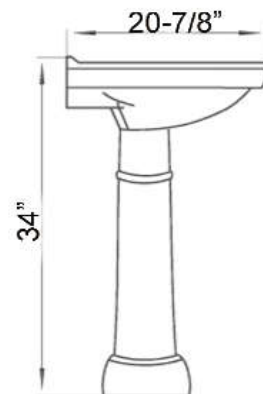

BRENDON PEDESTAL LAVATORY

CAT.NO
3-206X

Faucet not included

W: 24-³/₄"
D: 20-⁷/₈"
H: 34"

Column: 27" x 9-¹/₂" x 7-⁵/₈"
Column base diameter: 9-¹/₂"
Water depth 4" to overflow

Length from wall to back of column: 6-¹/₂"

Interior Dimensions:

Basin interior:	19- ⁵ / ₈ " x 13- ¹ / ₈ "
Basin depth:	5- ³ / ₄ "
Faucet and spout holes:	1- ¹ / ₂ "
Back of basin to center of faucet:	2- ⁵ / ₈ "
Back of basin to center of drain:	9- ¹ / ₈ "
Mount bolts height:	31- ¹ / ₄ "
Mount holes cc:	8- ¹ / ₂ "

Features:

- ▶ Made of Vitreous China
- ▶ Available pre-drilled for single hole (3-2061), 4" centerset (3-2064), or 6" mini spread faucet (3-2066)
- ▶ Pre-drilled overflow
- ▶ Chrome overflow cover included
- ▶ Back and bottom of column are open
- ▶ For ease installation order Hangers (pair) or Bracket (one)

Colors:
WH White

Meets or exceeds the following specifications: ASME A112.19.2 2018 and CSA B45.1-18 for ceramic plumbing fixtures.

Dimensions of fixture are nominal and may vary within the range of tolerances established by ASME Standard A112.19.2. Dimensions and specifications subject to change without notice.