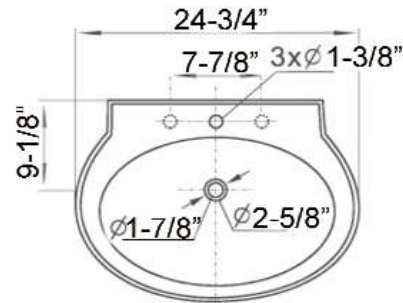

BRENDON PEDESTAL LAVATORY

CAT.NO
3-206X

Faucet not included

W: 24-³/₄"
D: 20-⁷/₈"
H: 34"

Column: 27" x 9-¹/₂" x 7-⁵/₈"
Column base diameter: 9-¹/₂"
Water depth 4" to overflow

Length from wall to back of column: 6-¹/₂"

Interior Dimensions:

Basin interior:	19- ⁵ / ₈ " x 13- ¹ / ₈ "
Basin depth:	5- ³ / ₄ "
Faucet and spout holes:	1- ¹ / ₂ "
Back of basin to center of faucet:	2- ⁵ / ₈ "
Back of basin to center of drain:	9- ¹ / ₈ "
Mount bolts height:	31- ¹ / ₄ "
Mount holes cc:	8- ¹ / ₂ "

Features:

- ▶ Made of Vitreous China
- ▶ Available pre-drilled for single hole (3-2061), 4" centerset (3-2064), or 6" mini spread faucet (3-2066)
- ▶ Pre-drilled overflow
- ▶ Chrome overflow cover included
- ▶ Back and bottom of column are open
- ▶ For ease installation order Hangers (pair) or Bracket (one)

Colors:
WH White

Meets or exceeds the following specifications: ASME A112.19.2 2018 and CSA B45.1-18 for ceramic plumbing fixtures.

Dimensions of fixture are nominal and may vary within the range of tolerances established by ASME Standard A112.19.2. Dimensions and specifications subject to change without notice.