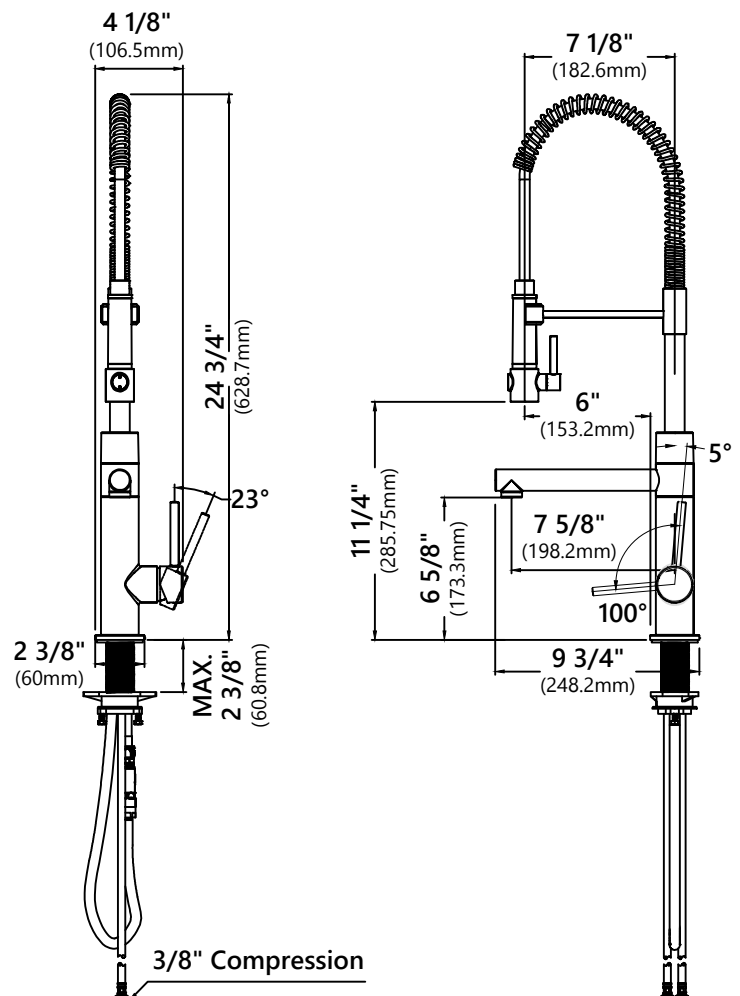

Accessories Included

- Hex Wrench
- 2.2gpm Flow Restrictor

Available Finishes

- Chrome
- Spot Free all-Brite™ Stainless Steel
- Spot Free all-Brite™ Stainless Steel/Matte Black
- Spot Free all-Brite™ Stainless Steel/Chrome
- Brushed Gold
- Brushed Gold/Matte Black
- Matte Black/Black Stainless
- Black Stainless/Brushed Gold
- Spot Free Antique Champagne Bronze
- Spot Free Antique Champagne Bronze/Matte Black
- Black Stainless/Spot Free Antique Champagne Bronze

CODES/STANDARDS:

Product Certification

cUPC (ASME A112.18.1/CSA B125.1)
NSF/ANSI Standard 61 and 372 certified by IAPMO
AB1953, MASS, CEC, DOE, ADA

NOTE: Some Kitchen Faucets that do not have a pull out or pull down sprayer may be connected to a portable dishwasher. Pull out and pull down faucets should never be connected to portable dishwashers because potential pressure fluctuations during washing cycles cause hose ruptures or leaks.

Warranty

Kraus Limited Lifetime Warranty
see website for details www.kraususa.com

Kraus USA Customer Service

1.800.775.0703 | customerservice@kraususa.com