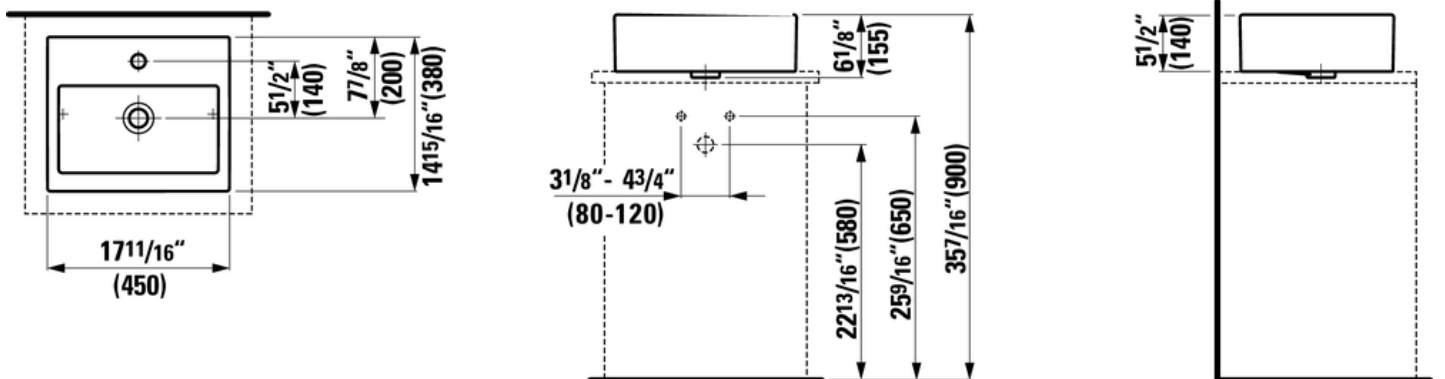

LIVING

811430

Small bowl washbasin, with tap bank

Dimensions

Length: 17 11/16 inch
 Width: 14 15/16 inch
 Height: 5 8/16 inch

Options	Weight (Lb)
104 one tap hole, center	28.6 Lb
109 without tap hole	27.5 Lb

Mounting accessories included

Template, part nr. 897839
 Fixing set, part nr. 891940

Colours and finishes

000 White

Specification text

Washbasin Bowl LIVING CITY
 Fine Fireclay
 Inside dimensions: 15 9/16" x 8 7/16"
 Meets or exceeds the following:
 ASME A112.19.2, cUPC/IAPMO listed
 Features:
 Rectangular basin
 With overflow slot, with tap bank
 Overflow channel glazed
 Rear side glazed, undersurface ground
 Limited 5 year warranty

Technical drawings

LIVING