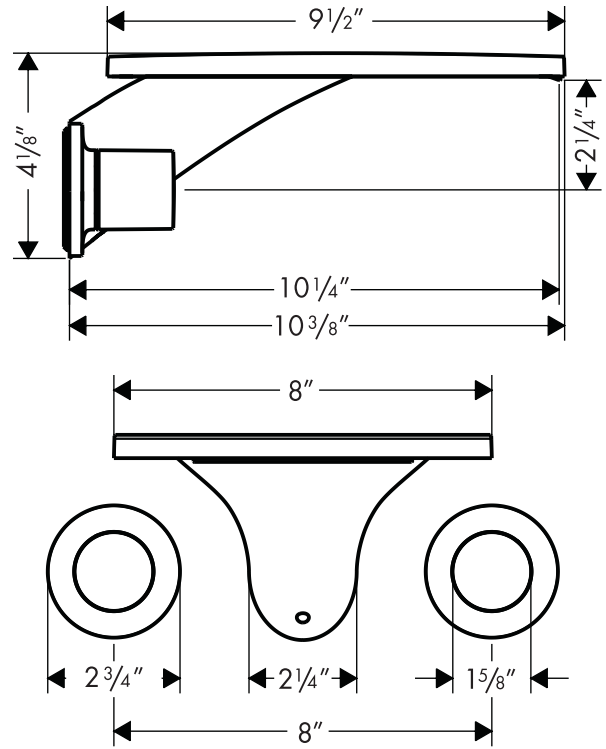

Axor Massaud 3-Hole Lavatory Faucet Trim with Long Spout

18115001

Available in Chrome

Product Specification

Wall-mount installation
Separate hot and cold handles
Flow rate 2.2 gpm
Requires rough 18113181
Drain not included