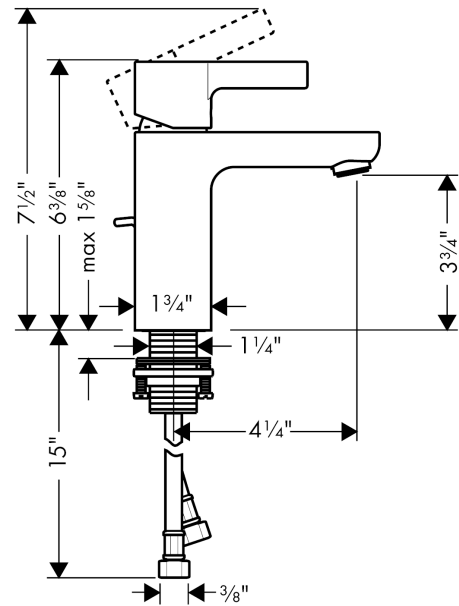

Scale drawing