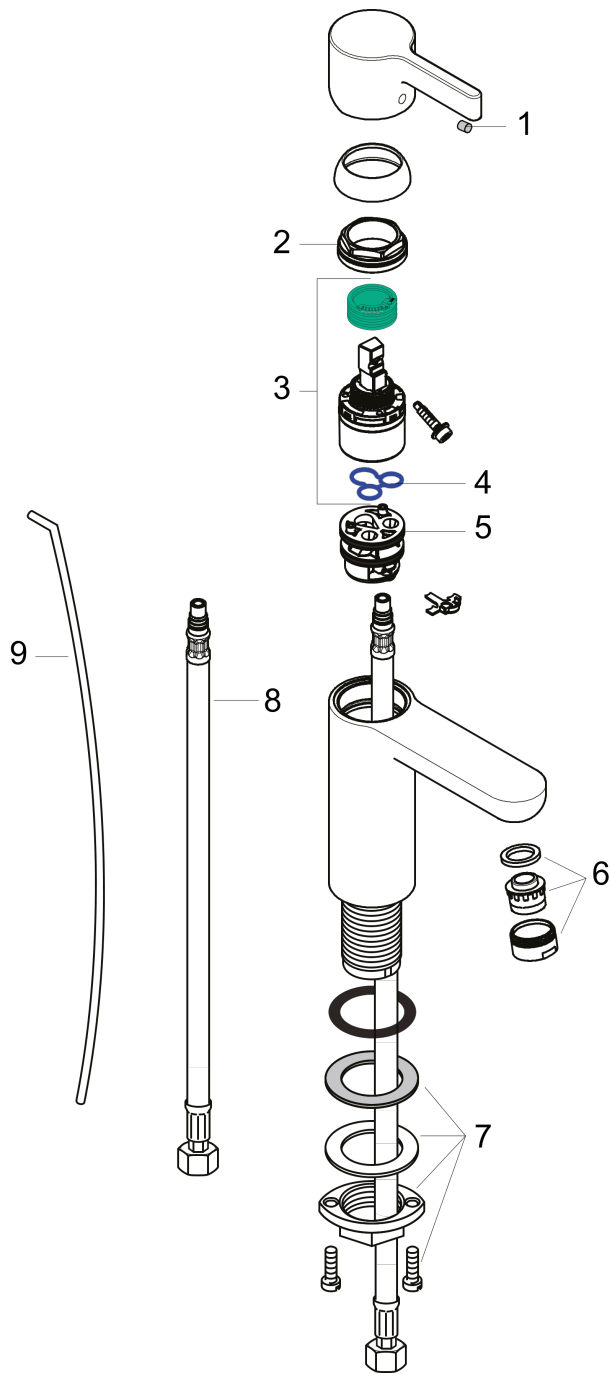

Metris S
Metris S Single-Hole Faucet
 Finishes : **chrome** Part no. : **31060001**

Description

Features

- Solid brass
- Aerated spray
- Flow: 1.2 GPM
- Ceramic cartridge
- Includes pop-up assembly

Optional accessories

- Base Plate for Contemporary Single-Hole Faucets, 6" (#06490USA)

Item details

List Price \$ 350.00

Technology

Compliance

Product image

Scale drawing

Metris S
Metris S Single-Hole Faucet
Finishes : **chrome** Part no. : **31060001**

Exploded drawing

Year of production: >04/09

Metris S

Metris S Single-Hole Faucet

Finishes : **chrome** Part no. : **31060001**

Spare parts list

Year of production: >04/09

Pos.	Description	Part no.	Price	PU
1	screw cover	96338000	-	1
2	nut	97209000	-	1
3	cartridge, assy	92730000	-	1
4	seal	95008000	-	1
5	O-Ring 30x2	98186000	-	1
6	aerator M24x1 (5 l/min)	88744000	-	1
7	fixing set (Ø 32)	13961000	-	1
8	connection hose 18½" M8x0,75 3/8"	96321001	-	1
9	pull rod	96657000	-	1
a	handle	31093000	-	1
b	flange	97406000	-	1
c	pop up waste	88509000	-	1

Spare parts list

Year of production: >04/09

Pos.	Description	Part no.	Price	PU
1	screw cover	96338000	-	1
2	nut	97209000	-	1
3	cartridge, assy	92730000	-	1
4	seal	95008000	-	1
5	O-Ring 30x2	98186000	-	1
6	aerator M24x1 (5 l/min)	88744820	-	1
7	fixing set (Ø 32)	13961000	-	1
8	connection hose 18½" M8x0,75 3/8"	96321001	-	1
9	pull rod	96657820	-	1
a	pop up waste	94159820	-	1
b	pop up waste	88509820	-	1