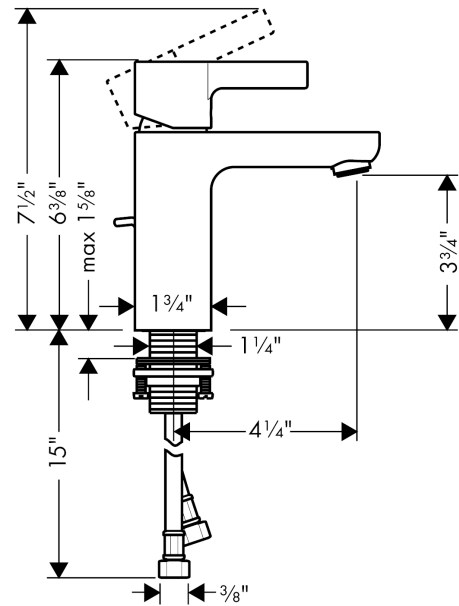

Exploded drawing

Year of production: >04/09

Metris S

Metris S Single-Hole Faucet

Finishes : **chrome** Part no. : **31060001**

Spare parts list

Year of production: >04/09

Pos.	Description	Part no.	Price	PU
1	screw cover	96338000	-	1
2	nut	97209000	-	1
3	cartridge, assy	92730000	-	1
4	seal	95008000	-	1
5	O-Ring 30x2	98186000	-	1
6	aerator M24x1 (5 l/min)	88744000	-	1
7	fixing set (Ø 32)	13961000	-	1
8	connection hose 18½" M8x0,75 3/8"	96321001	-	1
9	pull rod	96657000	-	1
a	handle	31093000	-	1
b	flange	97406000	-	1
c	pop up waste	88509000	-	1

Metris S

Metris S Single-Hole Faucet

Finishes : **brushed nickel** Part no. : **31060821**

Description

Features

- Solid brass
- Aerated spray
- Flow: 1.2 GPM
- Ceramic cartridge
- Includes pop-up assembly

Optional accessories

- Base Plate for Contemporary Single-Hole Faucets, 6" (#06490USA)

Item details

List Price

\$ 460.00

Technology

Compliance

Product image

Scale drawing

Spare parts list

Year of production: >04/09

Pos.	Description	Part no.	Price	PU
1	screw cover	96338000	-	1
2	nut	97209000	-	1
3	cartridge, assy	92730000	-	1
4	seal	95008000	-	1
5	O-Ring 30x2	98186000	-	1
6	aerator M24x1 (5 l/min)	88744820	-	1
7	fixing set (Ø 32)	13961000	-	1
8	connection hose 18½" M8x0,75 3/8"	96321001	-	1
9	pull rod	96657820	-	1
a	pop up waste	94159820	-	1
b	pop up waste	88509820	-	1