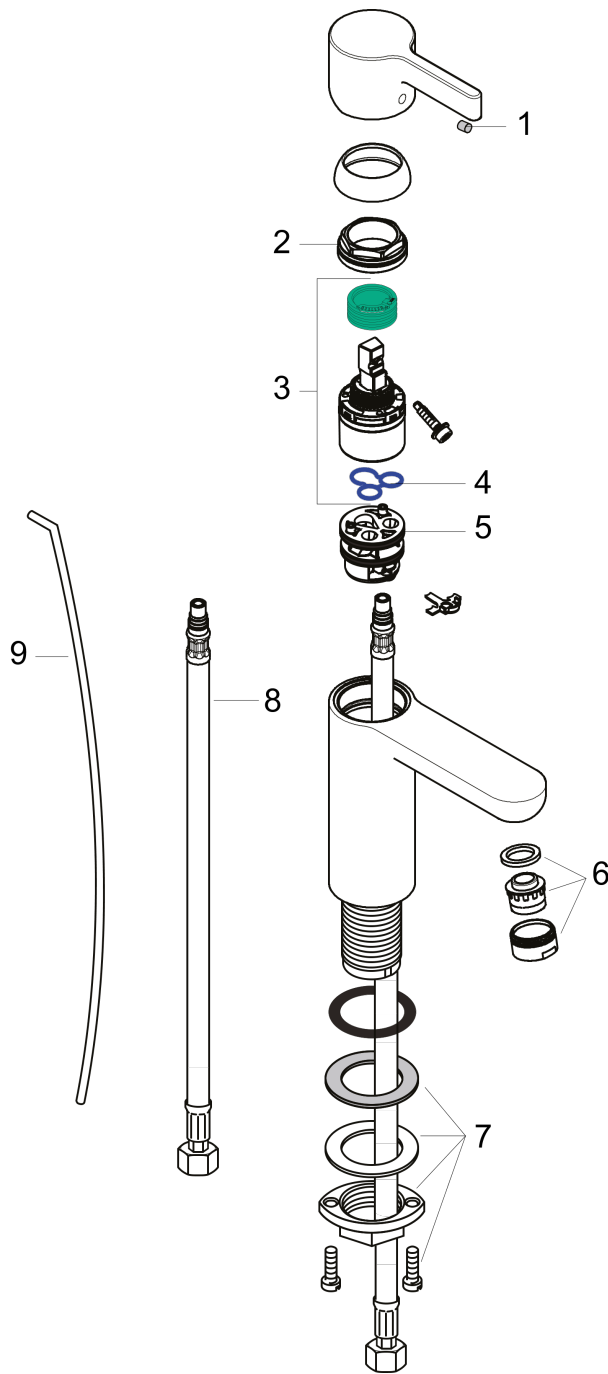

Exploded drawing

Year of production: >04/09

Metris S

Metris S Single-Hole Faucet

Finishes : **chrome** Part no. : **31060001**

Spare parts list

Year of production: >04/09

Pos.	Description	Part no.	Price	PU
1	screw cover	96338000	-	1
2	nut	97209000	-	1
3	cartridge, assy	92730000	-	1
4	seal	95008000	-	1
5	O-Ring 30x2	98186000	-	1
6	aerator M24x1 (5 l/min)	88744000	-	1
7	fixing set (Ø 32)	13961000	-	1
8	connection hose 18½" M8x0,75 3/8"	96321001	-	1
9	pull rod	96657000	-	1
a	handle	31093000	-	1
b	flange	97406000	-	1
c	pop up waste	88509000	-	1

Metris S

Metris S Single-Hole Faucet

Finishes : **brushed nickel** Part no. : **31060821**

Description

Features

- Solid brass
- Aerated spray
- Flow: 1.2 GPM
- Ceramic cartridge
- Includes pop-up assembly

Optional accessories

Metris S

Metris S Single-Hole Faucet

Finishes : brushed nickel Part no. : 31060821

Exploded drawing

Year of production: >04/09

Metris S

Metris S Single-Hole Faucet

Finishes : **brushed nickel** Part no. : **31060821**

Spare parts list

Year of production: >04/09

Pos.	Description	Part no.	Price	PU
1	screw cover	96338000	-	1
2	nut	97209000	-	1
3	cartridge, assy	92730000	-	1
4	seal	95008000	-	1
5	O-Ring 30x2	98186000	-	1
6	aerator M24x1 (5 l/min)	88744820	-	1
7	fixing set (Ø 32)	13961000	-	1
8	connection hose 18½" M8x0,75 3/8"	96321001	-	1
9	pull rod	96657820	-	1
a	pop up waste	94159820	-	1
b	pop up waste	88509820	-	1