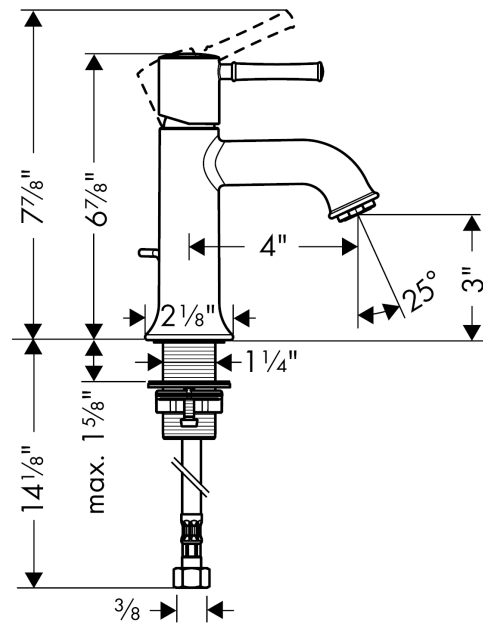

Exploded drawing

Year of production: >07/16

Talis C
Talis C Single-Hole Faucet
 Finishes : **chrome** Part no. : **14111001**

Spare parts list

Year of production: >07/16

Pos.	Description	Part no.	Price	PU
1	handle	14191000	-	1
2	screw cover	96338000	-	1
3	flange	98863000	-	1
4	nut	98864000	-	1
5	cartridge, assy	95973001	-	1
6	locking screw for handle	95140000	-	1
7	seal	98865000	-	1
8	adapter for cartridge	98866000	-	1
9	aerator M24x1 (4,5 l/min)	92879000	-	1
10	fixing set (Ø 32)	13961000	-	1
11	pull rod	96657000	-	1
12	connection hose 18½" M8x0,75 3/8"	96321001	-	1
a	pop up waste	88509000	-	1

Talis C
Talis C Single-Hole Faucet

Finishes : **brushed nickel** Part no. : **14111821**

Description

Features

- Solid brass
- Aerated spray
- Flow: 1.2 GPM
- Ceramic cartridge
- Includes pop-up assembly

Optional accessories

- Base Plate for Traditional Single-Hole Faucets 6" (#14018USA)

Item details

List Price \$ 430.00

Technology

Compliance

Product image

Scale drawing

Talis C
Talis C Single-Hole Faucet

Pos.	Description	Part no.	Price	PU
1	handle	14191820	-	1
2	screw cover	96338000	-	1
3	flange	98863820	-	1
4	nut	98864000	-	1
5	cartridge, assy	95973001	-	1
6	locking screw for handle	95140000	-	1
7	seal	98865000	-	1
8	adapter for cartridge	98866000	-	1
9	fixing set (Ø 32)	13961000	-	1
10	pull rod	96657820	-	1
11	connection hose 18½" M8x0,75 3/8"	96321001	-	1
a	pop up waste	88509820	-	1