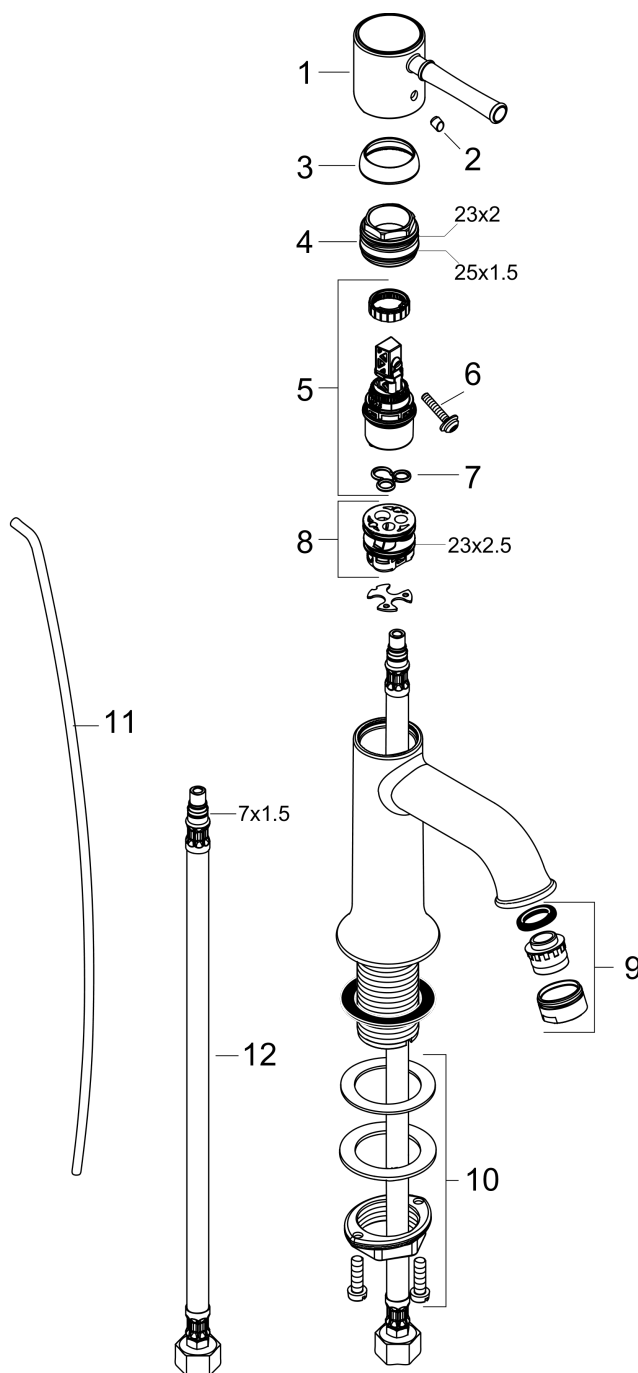

Talis C
Talis C Single-Hole Faucet

Finishes : **rubbed bronze**   Part no. : **14111921**

Exploded drawing

Year of production: >07/16

Talis C
Talis C Single-Hole Faucet

Finishes : **rubbed bronze** Part no. : **14111921**

Spare parts list

Year of production: >07/16

Pos.	Description	Part no.	Price	PU
1	handle	14191920	-	1
2	screw cover	96338000	-	1
3	flange	98863920	-	1
4	nut	98864000	-	1
5	cartridge, assy	95973001	-	1
6	locking screw for handle	95140000	-	1
7	seal	98865000	-	1
8	adapter for cartridge	98866000	-	1
9	aerator M24x1 (4,5 l/min)	92877920	-	1
10	fixing set (Ø 32)	13961000	-	1
11	pull rod	96657920	-	1
12	connection hose 18½" M8x0,75 3/8"	96321001	-	1
a	pop up waste	88509920	-	1