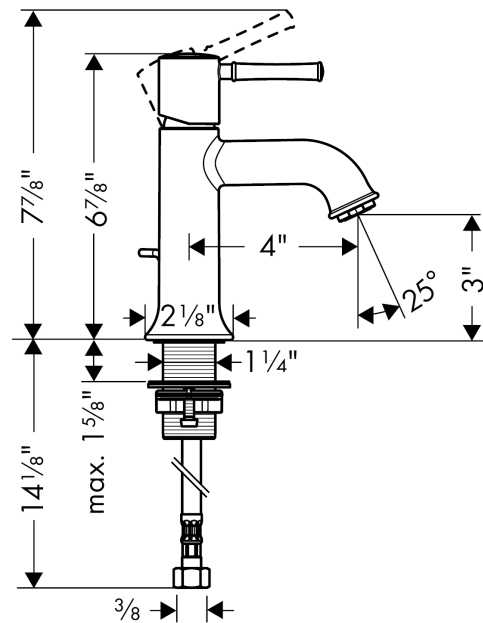

Talis C
Talis C Single-Hole Faucet

Finishes : **rubbed bronze** Part no. : **14111921**

Description

Features

- Solid brass
- Aerated spray
- Flow: 1.2 GPM
- Ceramic cartridge
- Includes pop-up assembly

Optional accessories

- Base Plate for Traditional Single-Hole Faucets 6" (#14018USA)

Item details

List Price \$ 430.00

Technology

Compliance

Product image

Scale drawing

Talis C
Talis C Single-Hole Faucet

Finishes : **rubbed bronze** Part no. : **14111921**

Exploded drawing

Year of production: >07/16

Talis C
Talis C Single-Hole Faucet

Finishes : **rubbed bronze** Part no. : **14111921**

Spare parts list

Year of production: >07/16

Pos.	Description	Part no.	Price	PU
1	handle	14191920	-	1
2	screw cover	96338000	-	1
3	flange	98863920	-	1
4	nut	98864000	-	1
5	cartridge, assy	95973001	-	1
6	locking screw for handle	95140000	-	1
7	seal	98865000	-	1
8	adapter for cartridge	98866000	-	1
9	aerator M24x1 (4,5 l/min)	92877920	-	1
10	fixing set (Ø 32)	13961000	-	1
11	pull rod	96657920	-	1
12	connection hose 18½" M8x0,75 3/8"	96321001	-	1
a	pop up waste	88509920	-	1