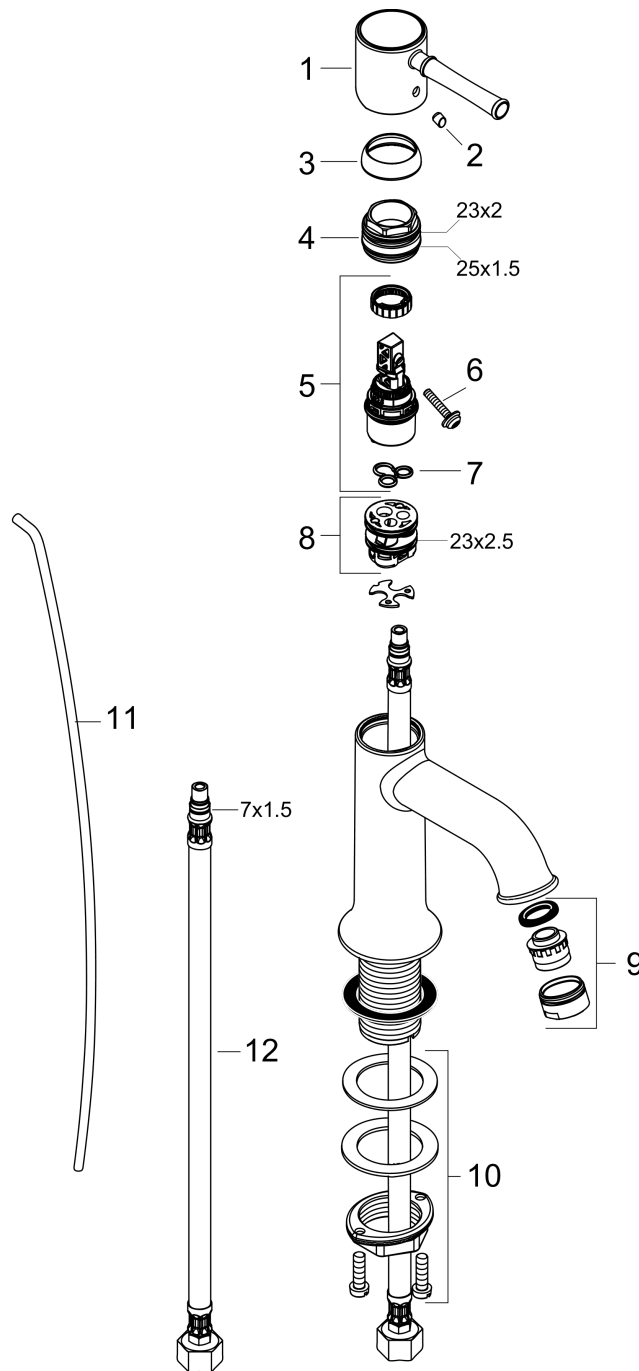

- Base Plate for Traditional Single-Hole Faucets 6" (#14018USA)

Item details

List Price \$ 310.00

Technology

Compliance

Product image

Scale drawing

Talis C
Talis C Single-Hole Faucet
Finishes : **chrome** Part no. : **14111001**

Exploded drawing

Year of production: >07/16

Talis C
Talis C Single-Hole Faucet
 Finishes : **chrome** Part no. : **14111001**

Spare parts list

Year of production: >07/16

Pos.	Description	Part no.	Price	PU
1	handle	14191000	-	1
2	screw cover	96338000	-	1
3	flange	98863000	-	1
4	nut	98864000	-	1
5	cartridge, assy	95973001	-	1
6	locking screw for handle	95140000	-	1
7	seal	98865000	-	1
8	adapter for cartridge	98866000	-	1
9	aerator M24x1 (4,5 l/min)	92879000	-	1
10	fixing set (Ø 32)	13961000	-	1
11	pull rod	96657000	-	1
12	connection hose 18½" M8x0,75 3/8"	96321001	-	1
a	pop up waste	88509000	-	1

Pos.	Description	Part no.	Price	PU
1	handle	14191820	-	1
2	screw cover	96338000	-	1
3	flange	98863820	-	1
4	nut	98864000	-	1
5	cartridge, assy	95973001	-	1
6	locking screw for handle	95140000	-	1
7	seal	98865000	-	1
8	adapter for cartridge	98866000	-	1
9	fixing set (Ø 32)	13961000	-	1
10	pull rod	96657820	-	1
11	connection hose 18½" M8x0,75 3/8"	96321001	-	1
a	pop up waste	88509820	-	1

Pos.	Description	Part no.	Price	PU
1	handle	14191920	-	1
2	screw cover	96338000	-	1
3	flange	98863920	-	1
4	nut	98864000	-	1
5	cartridge, assy	95973001	-	1
6	locking screw for handle	95140000	-	1
7	seal	98865000	-	1
8	adapter for cartridge	98866000	-	1
9	aerator M24x1 (4,5 l/min)	92877920	-	1
10	fixing set (Ø 32)	13961000	-	1
11	pull rod	96657920	-	1
12	connection hose 18½" M8x0,75 3/8"	96321001	-	1
a	pop up waste	88509920	-	1