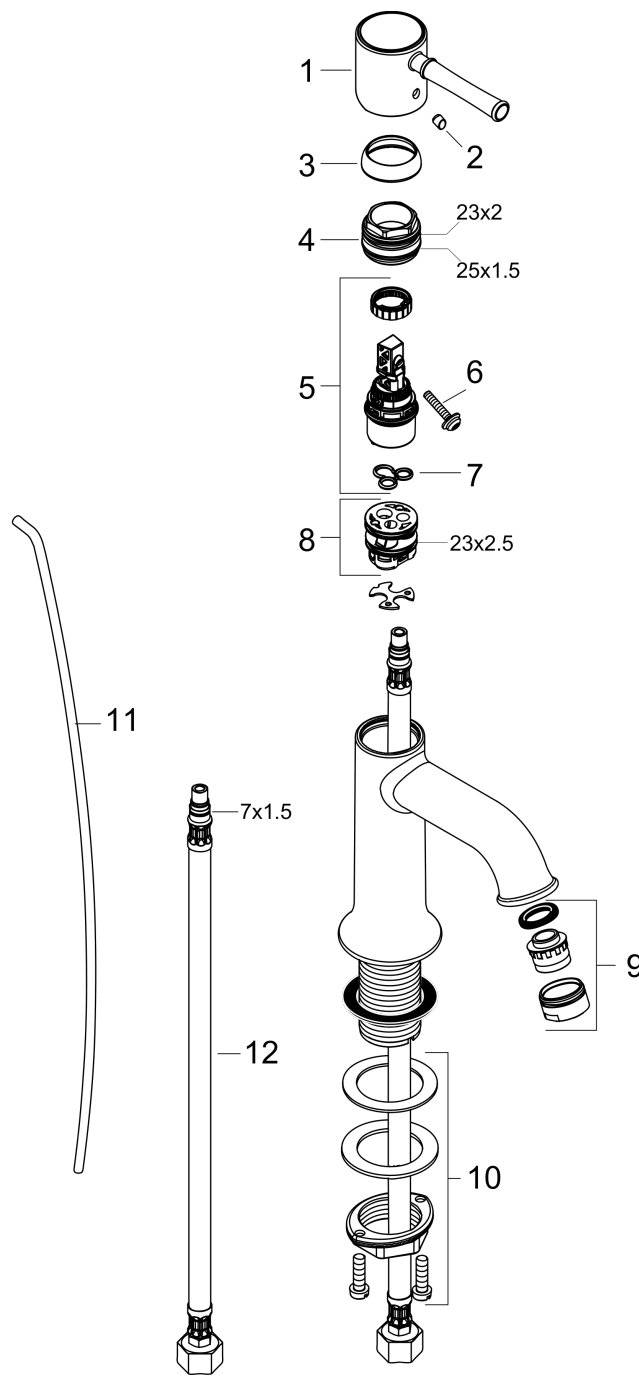

Exploded drawing

Year of production: >07/16

Talis C
Talis C Single-Hole Faucet
 Finishes : **chrome** Part no. : **14111001**

Spare parts list

Year of production: >07/16

Pos.	Description	Part no.	Price	PU
1	handle	14191000	-	1
2	screw cover	96338000	-	1
3	flange	98863000	-	1
4	nut	98864000	-	1
5	cartridge, assy	95973001	-	1
6	locking screw for handle	95140000	-	1
7	seal	98865000	-	1
8	adapter for cartridge	98866000	-	1
9	aerator M24x1 (4,5 l/min)	92879000	-	1
10	fixing set (Ø 32)	13961000	-	1
11	pull rod	96657000	-	1
12	connection hose 18½" M8x0,75 3/8"	96321001	-	1
a	pop up waste	88509000	-	1

- Base Plate for Traditional Single-Hole Faucets 6" (#14018USA)

Item details

List Price \$ 430.00

Technology

Compliance

Product image

Scale drawing

Talis C
Talis C Single-Hole Faucet

Finishes : **brushed nickel** Part no. : **14111821**

Exploded drawing

Year of production: >07/16

Talis C
Talis C Single-Hole Faucet

Finishes : **brushed nickel** Part no. : **14111821**

Spare parts list

Year of production: >07/16

Pos.	Description	Part no.	Price	PU
1	handle	14191820	-	1
2	screw cover	96338000	-	1
3	flange	98863820	-	1
4	nut	98864000	-	1
5	cartridge, assy	95973001	-	1
6	locking screw for handle	95140000	-	1
7	seal	98865000	-	1
8	adapter for cartridge	98866000	-	1
9	fixing set (Ø 32)	13961000	-	1
10	pull rod	96657820	-	1
11	connection hose 18½" M8x0,75 3/8"	96321001	-	1
a	pop up waste	88509820	-	1