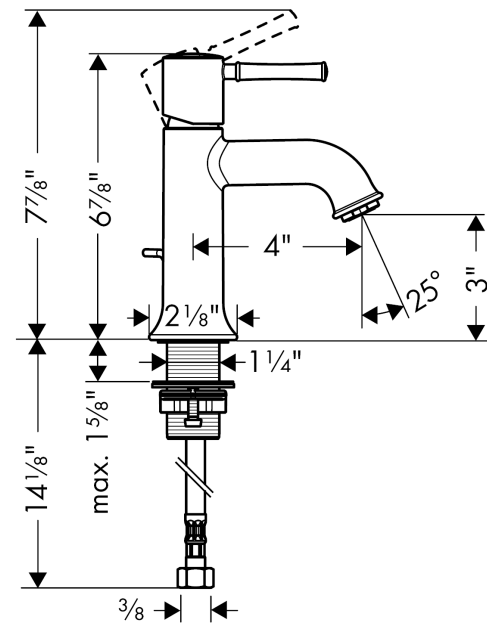

Talis C
Talis C Single-Hole Faucet
 Finishes : **chrome** Part no. : **14111001**

Description

Features

- Solid brass
- Aerated spray
- Flow: 1.2 GPM
- Ceramic cartridge
- Includes pop-up assembly

Optional accessories

- Base Plate for Traditional Single-Hole Faucets 6" (#14018USA)

Item details

List Price \$ 310.00

Technology

Compliance

Product image

Scale drawing

Talis C
Talis C Single-Hole Faucet
Finishes : **chrome** Part no. : **14111001**

Exploded drawing

Year of production: >07/16

Talis C
Talis C Single-Hole Faucet
 Finishes : **chrome** Part no. : **14111001**

Spare parts list

Year of production: >07/16

Pos.	Description	Part no.	Price	PU
1	handle	14191000	-	1
2	screw cover	96338000	-	1
3	flange	98863000	-	1
4	nut	98864000	-	1
5	cartridge, assy	95973001	-	1
6	locking screw for handle	95140000	-	1
7	seal	98865000	-	1
8	adapter for cartridge	98866000	-	1
9	aerator M24x1 (4,5 l/min)	92879000	-	1
10	fixing set (Ø 32)	13961000	-	1
11	pull rod	96657000	-	1
12	connection hose 18½" M8x0,75 3/8"	96321001	-	1
a	pop up waste	88509000	-	1

Talis C
Talis C Single-Hole Faucet

Finishes : **brushed nickel** Part no. : **14111821**

Description

Features

- Solid brass
- Aerated spray
- Flow: 1.2 GPM
- Ceramic cartridge
- Includes pop-up assembly

Optional accessories