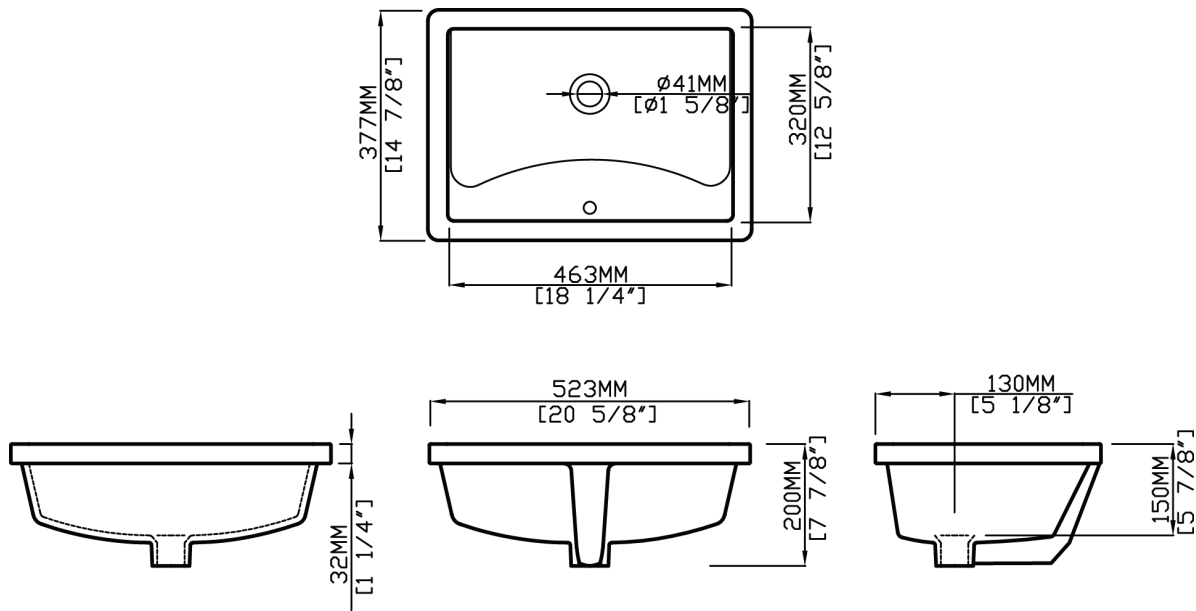

MUSE MEDIUM
Undermount Lavatory
L-2410

Product Features

- Vitreous china
- Undermount sink with overflow
- MicroGlaze™ anti-microbial, stain-resistant glaze
- *Note:* drain parts/overflow ring **not** included

Nominal Dimensions

- Inner dimensions: 18-1/4" x 12-5/8"
- Outer dimensions: 20-5/8" x 14-7/8"

Quality Assurance

- Limited lifetime product warranty

Compliance Certifications

- ASME A112.19.2M
- CSA B45.1

Glaze Color Options

 <p>White .01</p>	 <p>Balsa .06</p>	
---	---	--

Dimensional Diagram

IMPORTANT: Dimensions are nominal and may vary within the range of tolerance per NSI Standard A112.19.2. These measurements are subject to change. No responsibility is assumed for use of superseded or voided pages.

Due to such nominal variations with all ceramic products, vanity countertops to be used with ceramic sinks should only be cut with the actual sink intended for installation, to physically ensure that cut-out dimensions are appropriate. The diagram and dimensions given above are for illustration only, are approximate and not to scale, and are not suitable for use as a cut-out template. No responsibility is assumed for the use or mis-use of these pages for installation purposes.