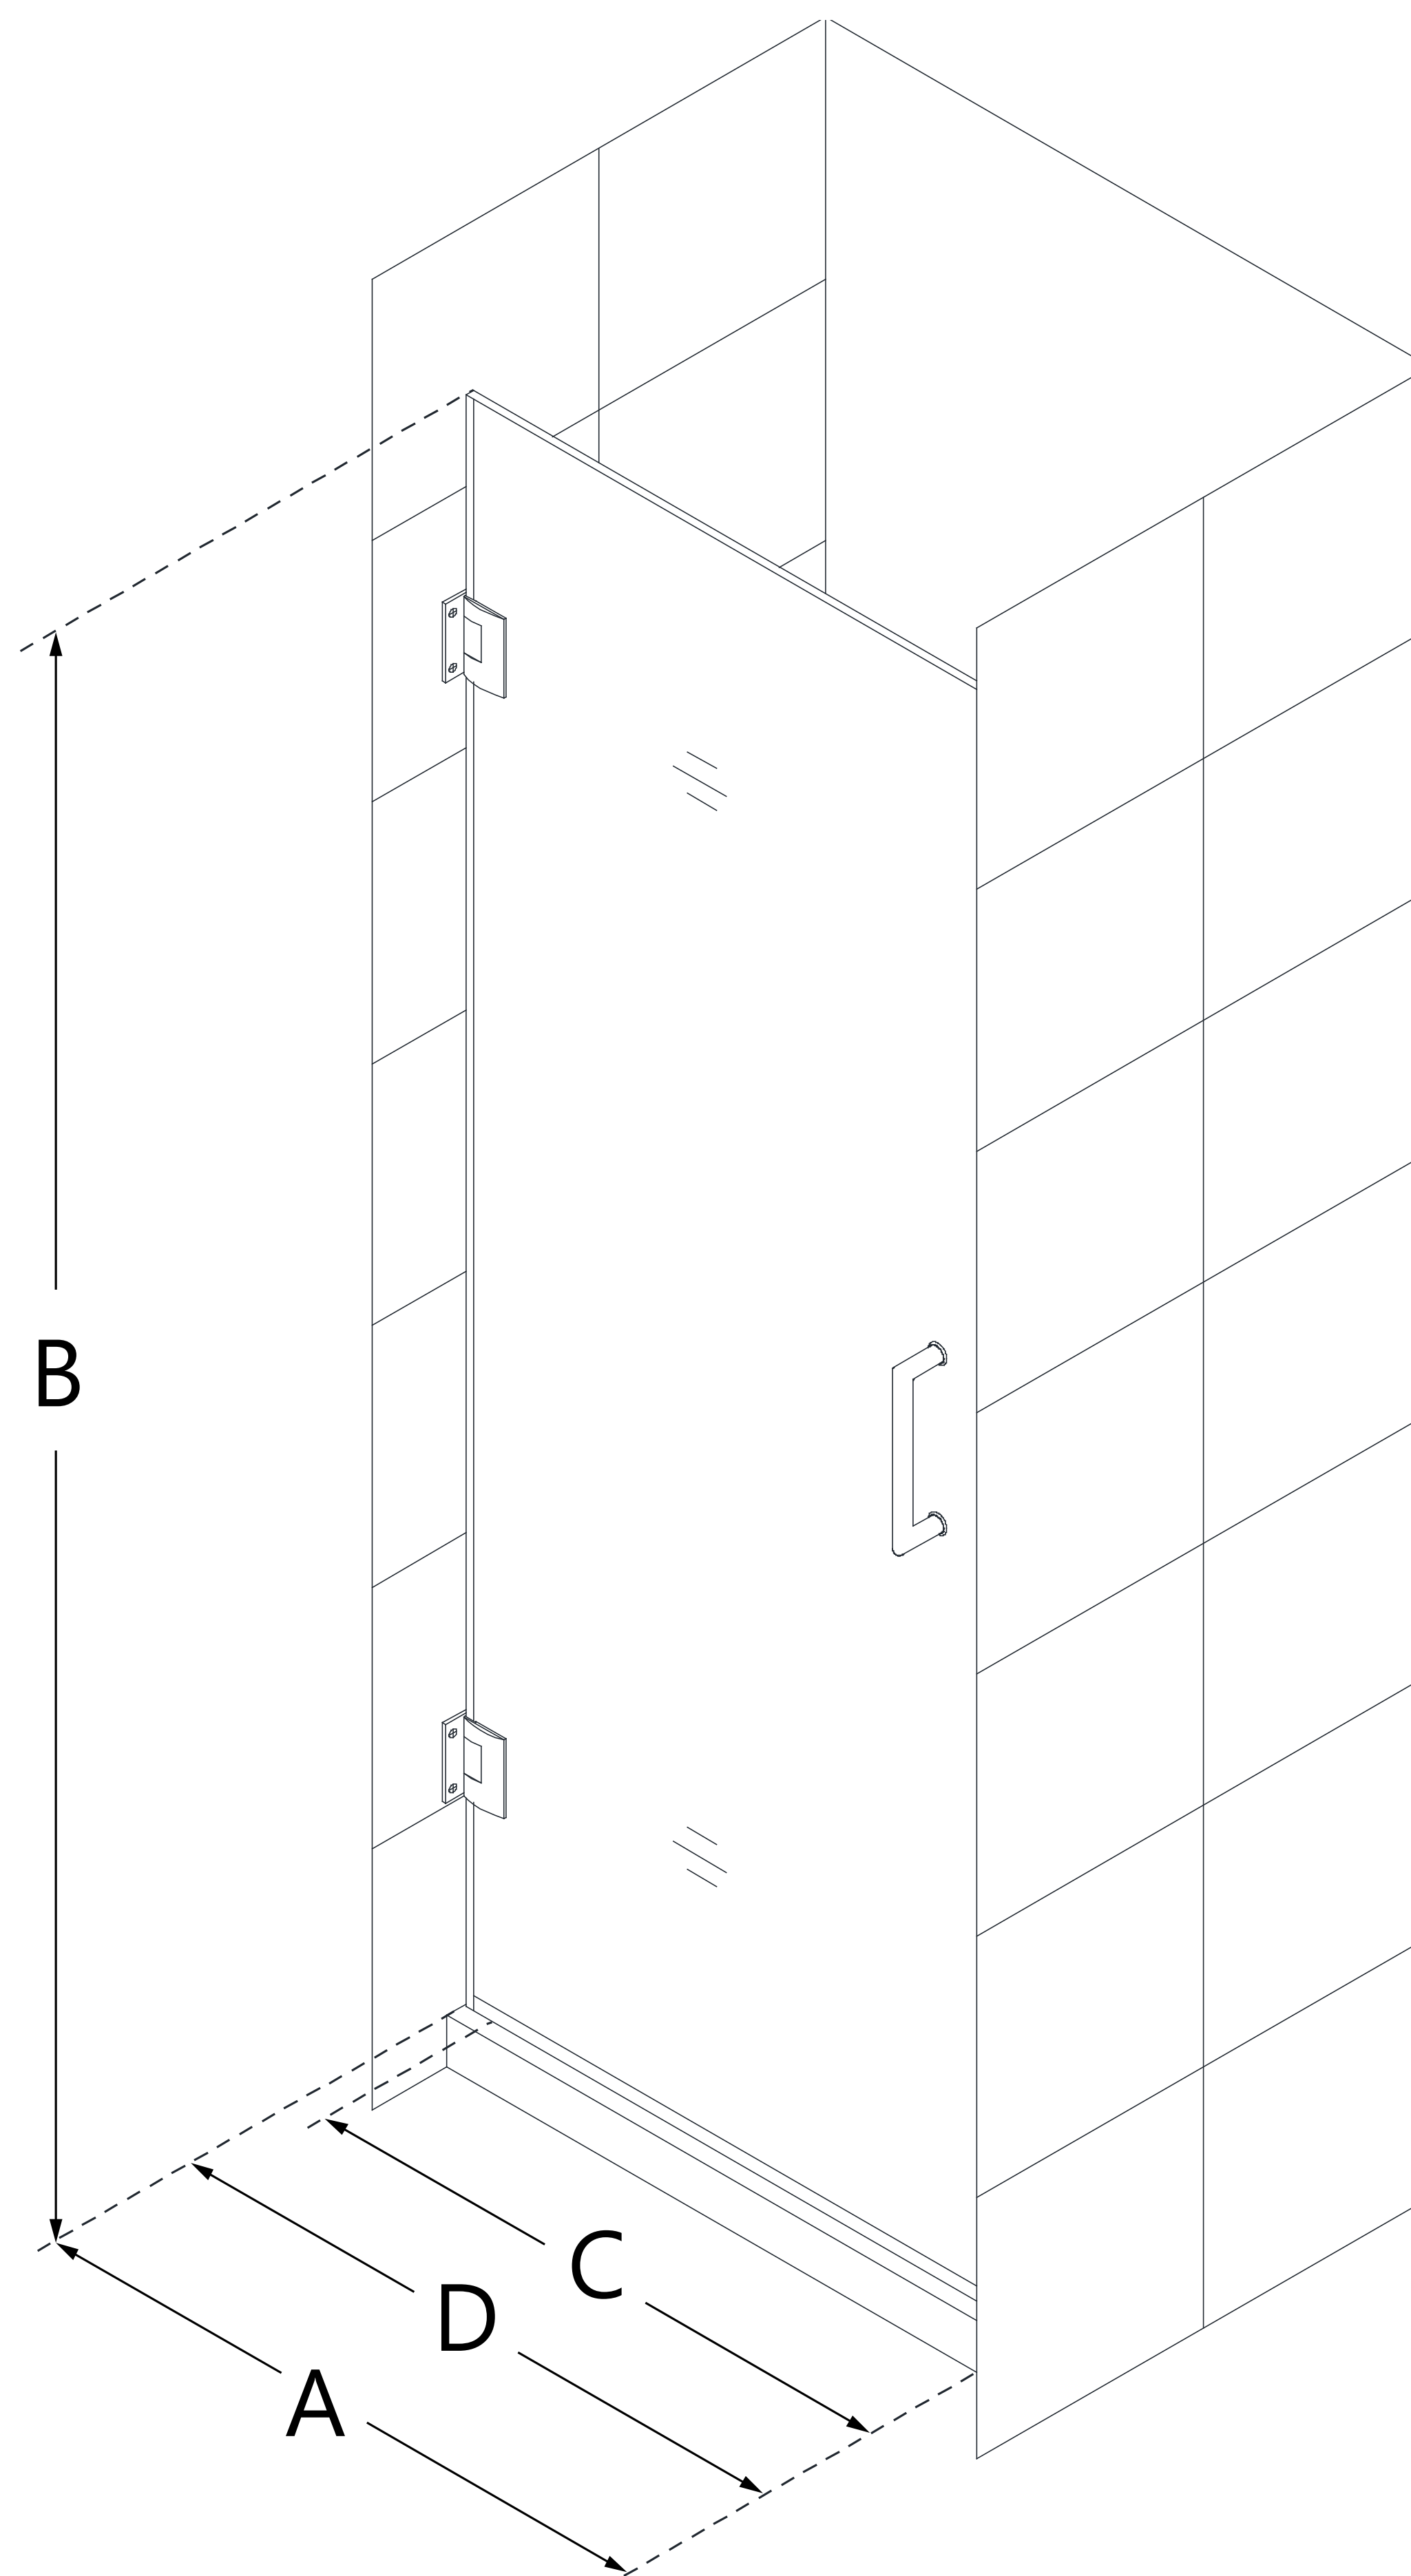

SHDR-2023722

UNIDOOR-LS

DreamLine Unidoor-LS 23 in. W x
72 in. H Frameless Hinged Shower
Door

SWING DOOR

CONFIGURATION DIMENSIONS:

A: 23 in.

MODEL WIDTH

B: 72 in.

MODEL HEIGHT

C: 22 in.

ACCESS WIDTH

D: 23 in.

DOOR WIDTH

7/8 in.

MINIMUM THRESHOLD REQUIRED

No

DRILLING REQUIRED

DreamLine reserves the right to update or modify the hardware or materials pictured without prior notice for the purpose of product improvement and customer satisfaction.