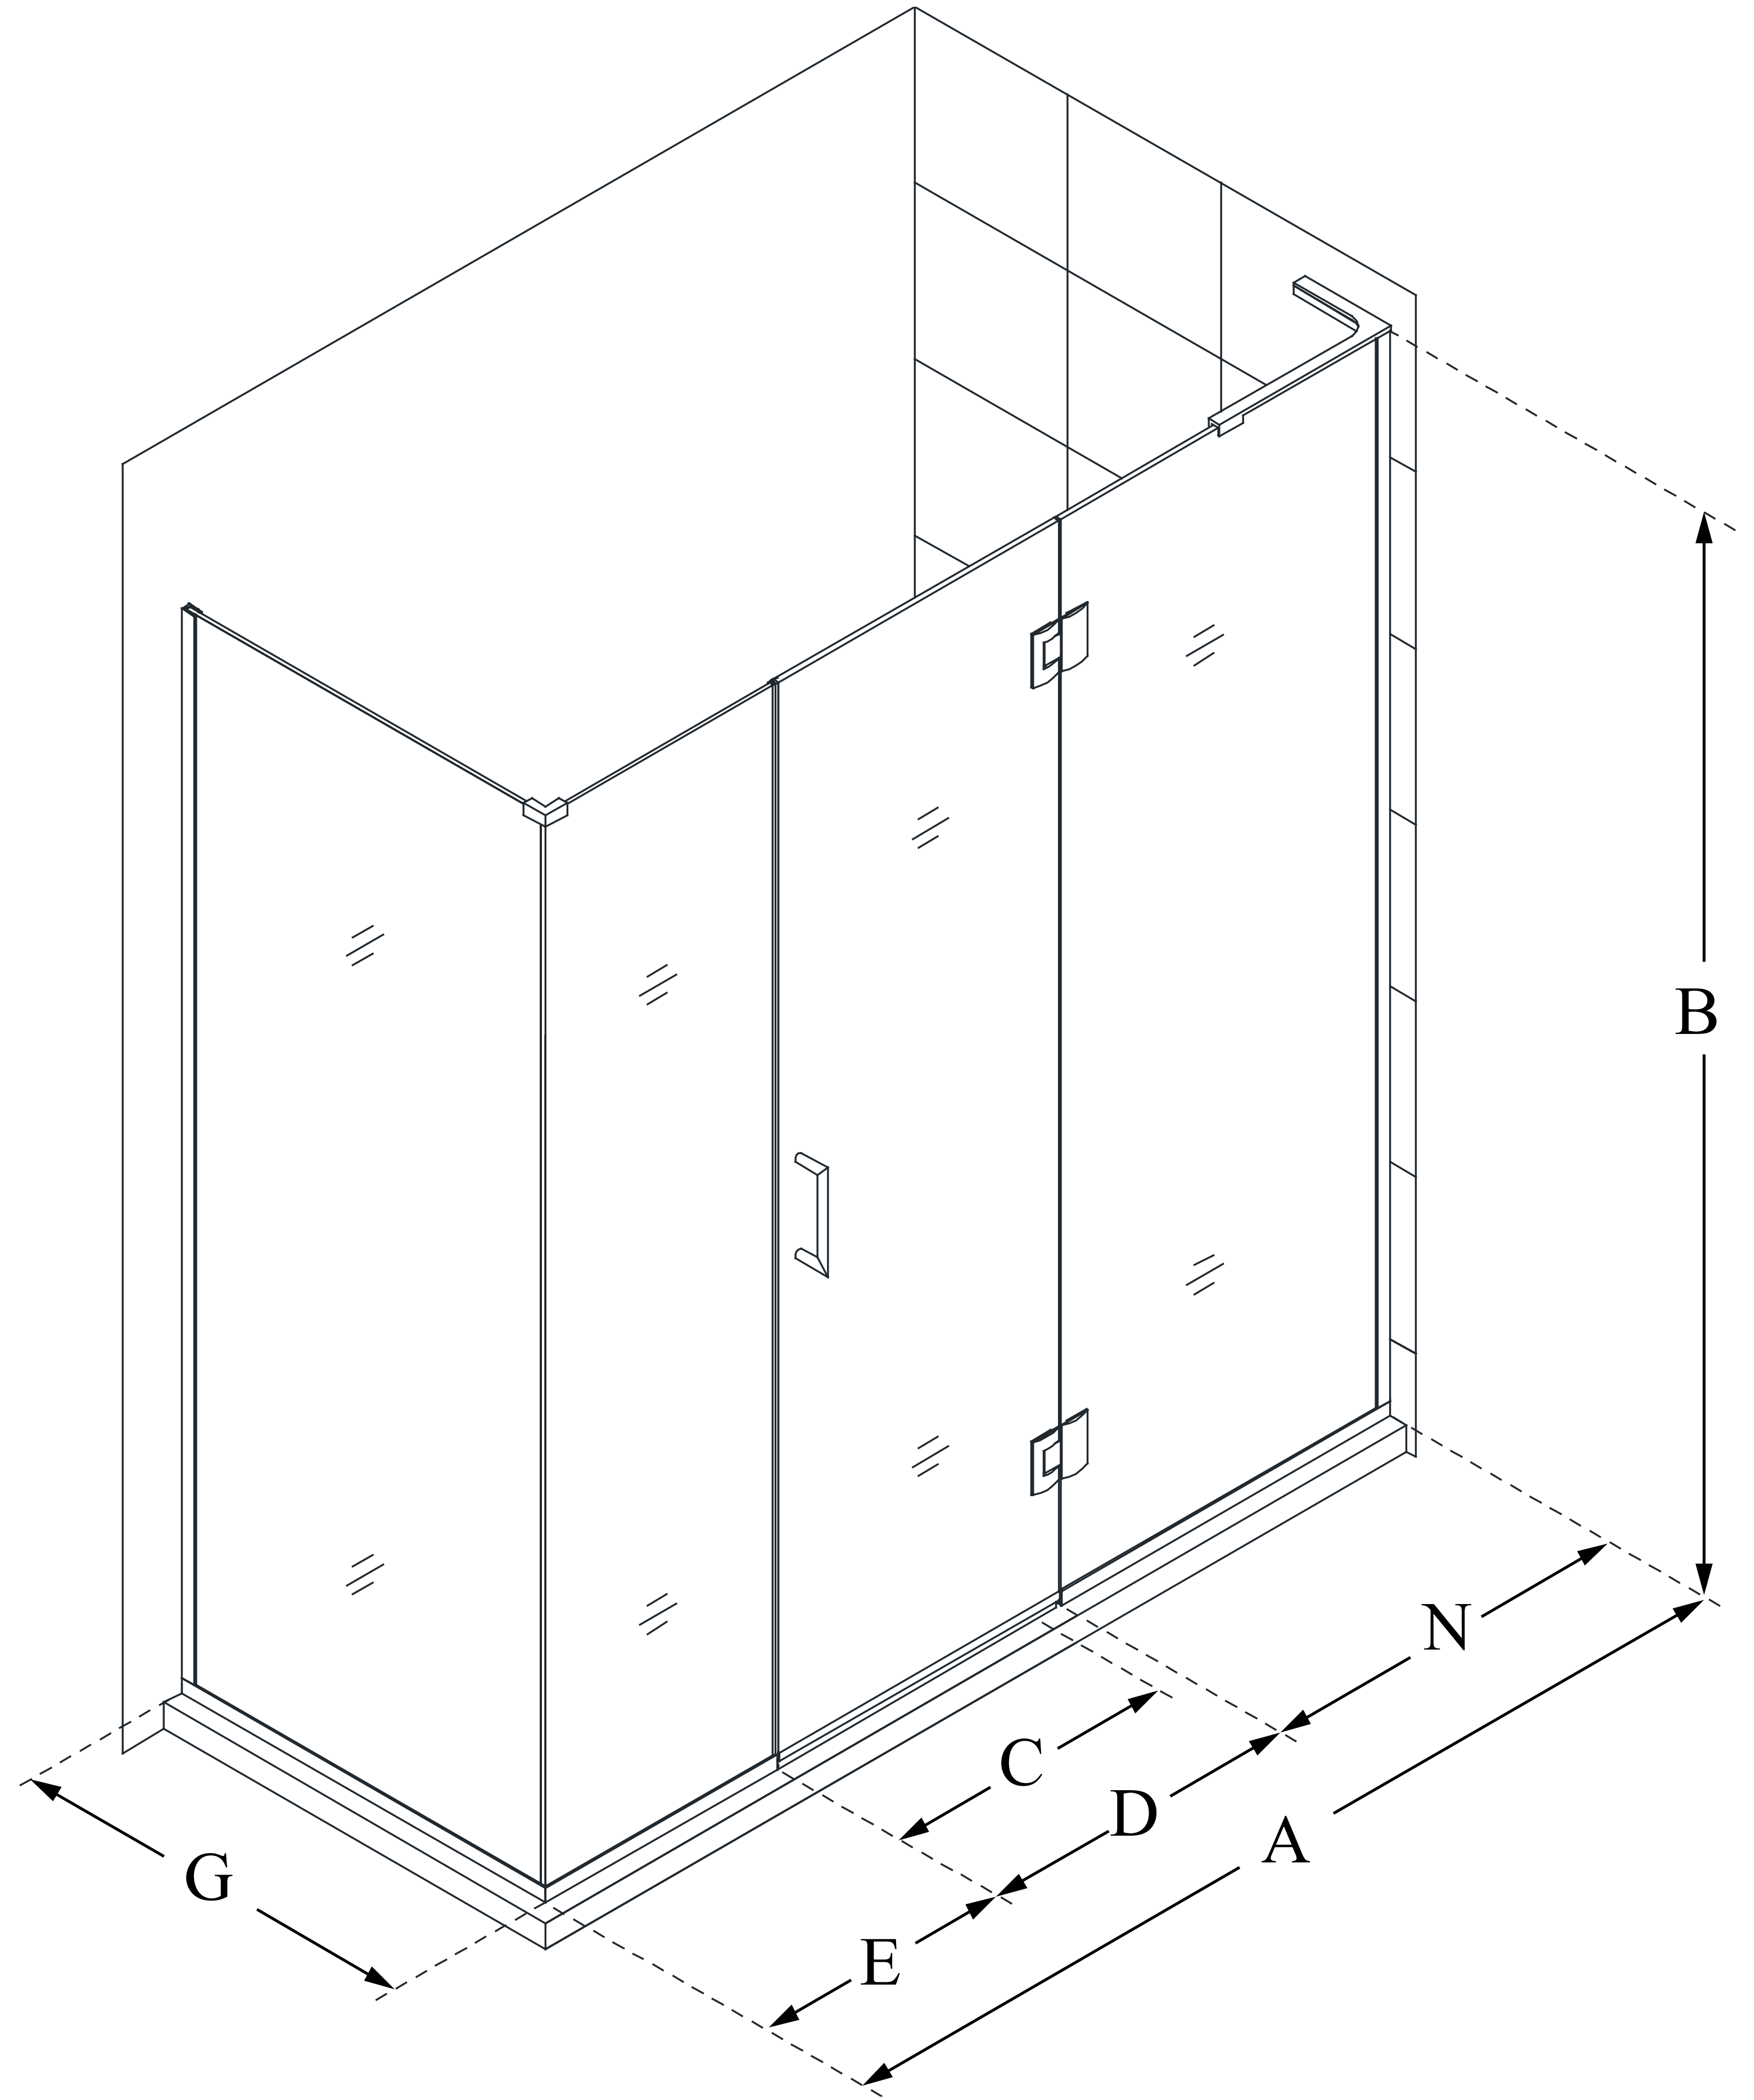

E32514530

UNIDOOR-X

DreamLine Unidoor-X 63 1/2" W
x 30 3/8" D x 72" H Frameless
Hinged Shower Enclosure, Clear
Glass

SWING DOOR

CONFIGURATION DIMENSIONS:

A: 63 1/2"

MODEL WIDTH

B: 72"

MODEL HEIGHT

C: 24"

ACCESS WIDTH

D: 25"

DOOR WIDTH

E: 14 1/2"

INLINE PANEL WIDTH

G: 30 3/8"

RETURN PANEL WIDTH

N: 24"

HINGE PANEL WIDTH

DreamLine reserves the right to update or modify the hardware or materials pictured without prior notice for the purpose of product improvement and customer satisfaction.