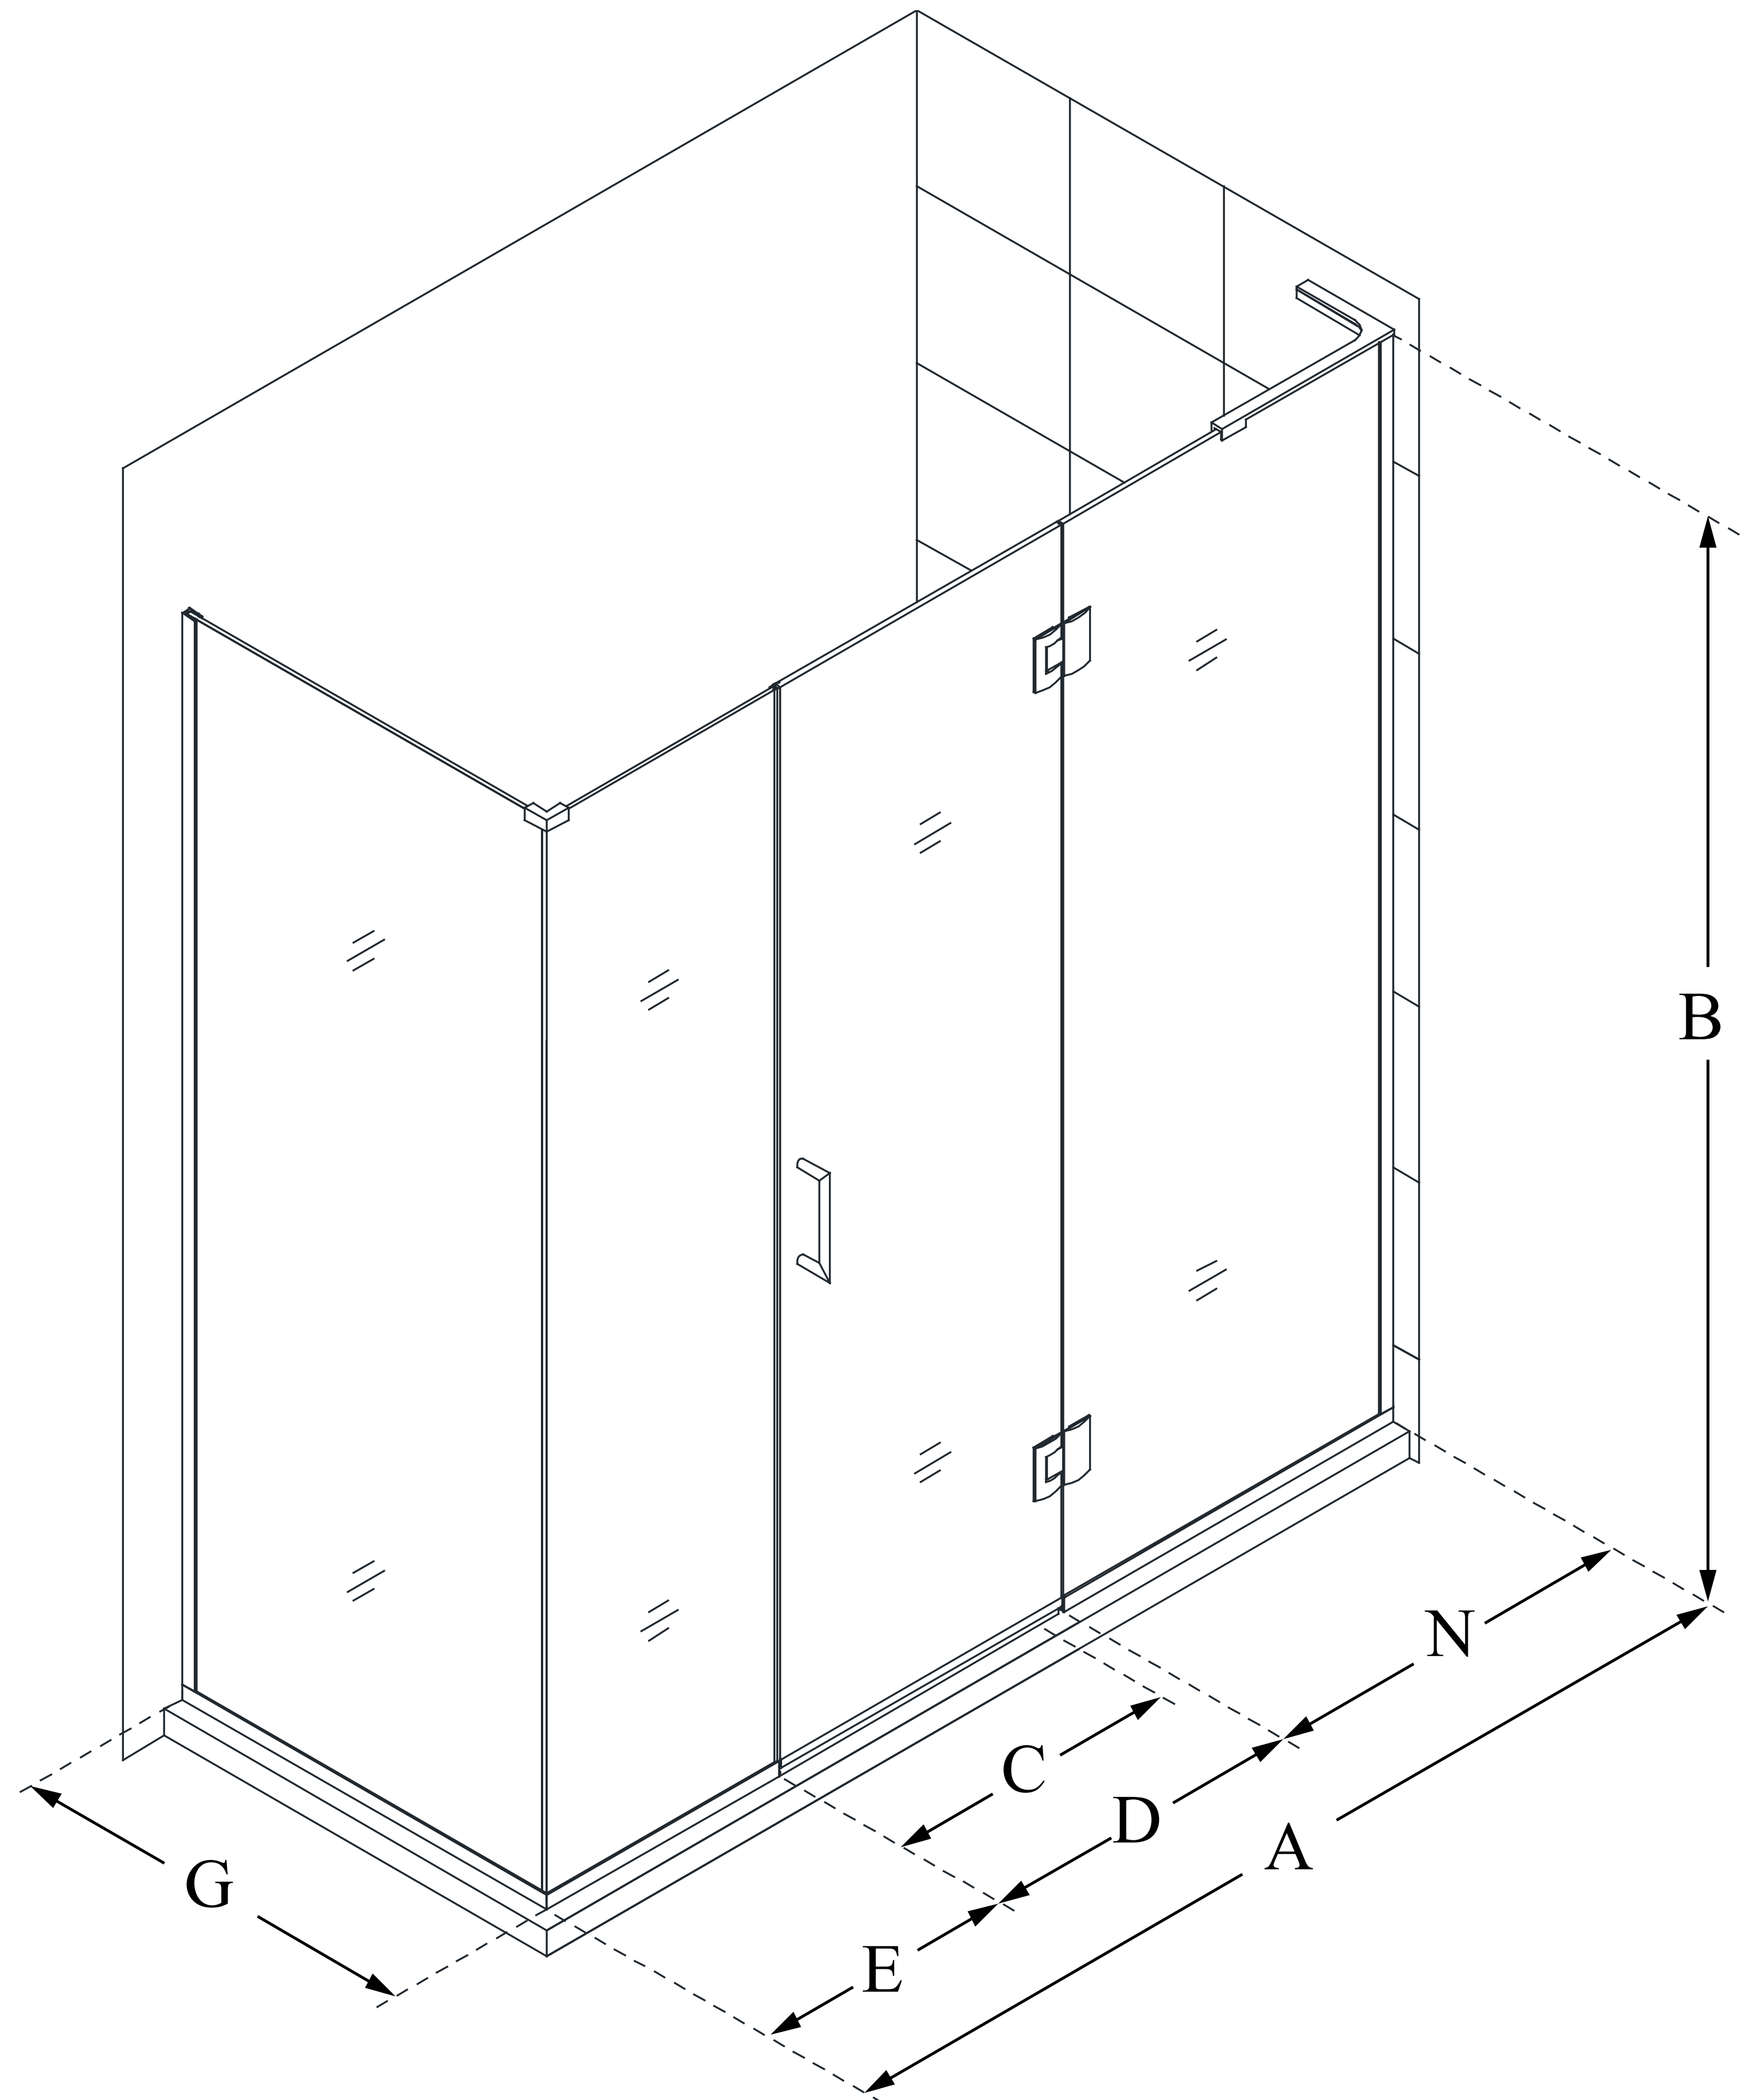

## UNIDOOR-X

DreamLine Unidoor-X 70 1/2" W  
x 30 3/8" D x 72" H Frameless  
Hinged Shower Enclosure, Clear  
Glass

**SWING DOOR**

### CONFIGURATION DIMENSIONS:

**A: 70 1/2"**

MODEL WIDTH

**B: 72"**

MODEL HEIGHT

**C: 23"**

ACCESS WIDTH

**D: 24"**

DOOR WIDTH

**E: 22 1/2"**

INLINE PANEL WIDTH

**G: 30 3/8"**

RETURN PANEL WIDTH

**N: 24"**

HINGE PANEL WIDTH

DreamLine reserves the right to update or modify the hardware or materials pictured without prior notice for the purpose of product improvement and customer satisfaction.