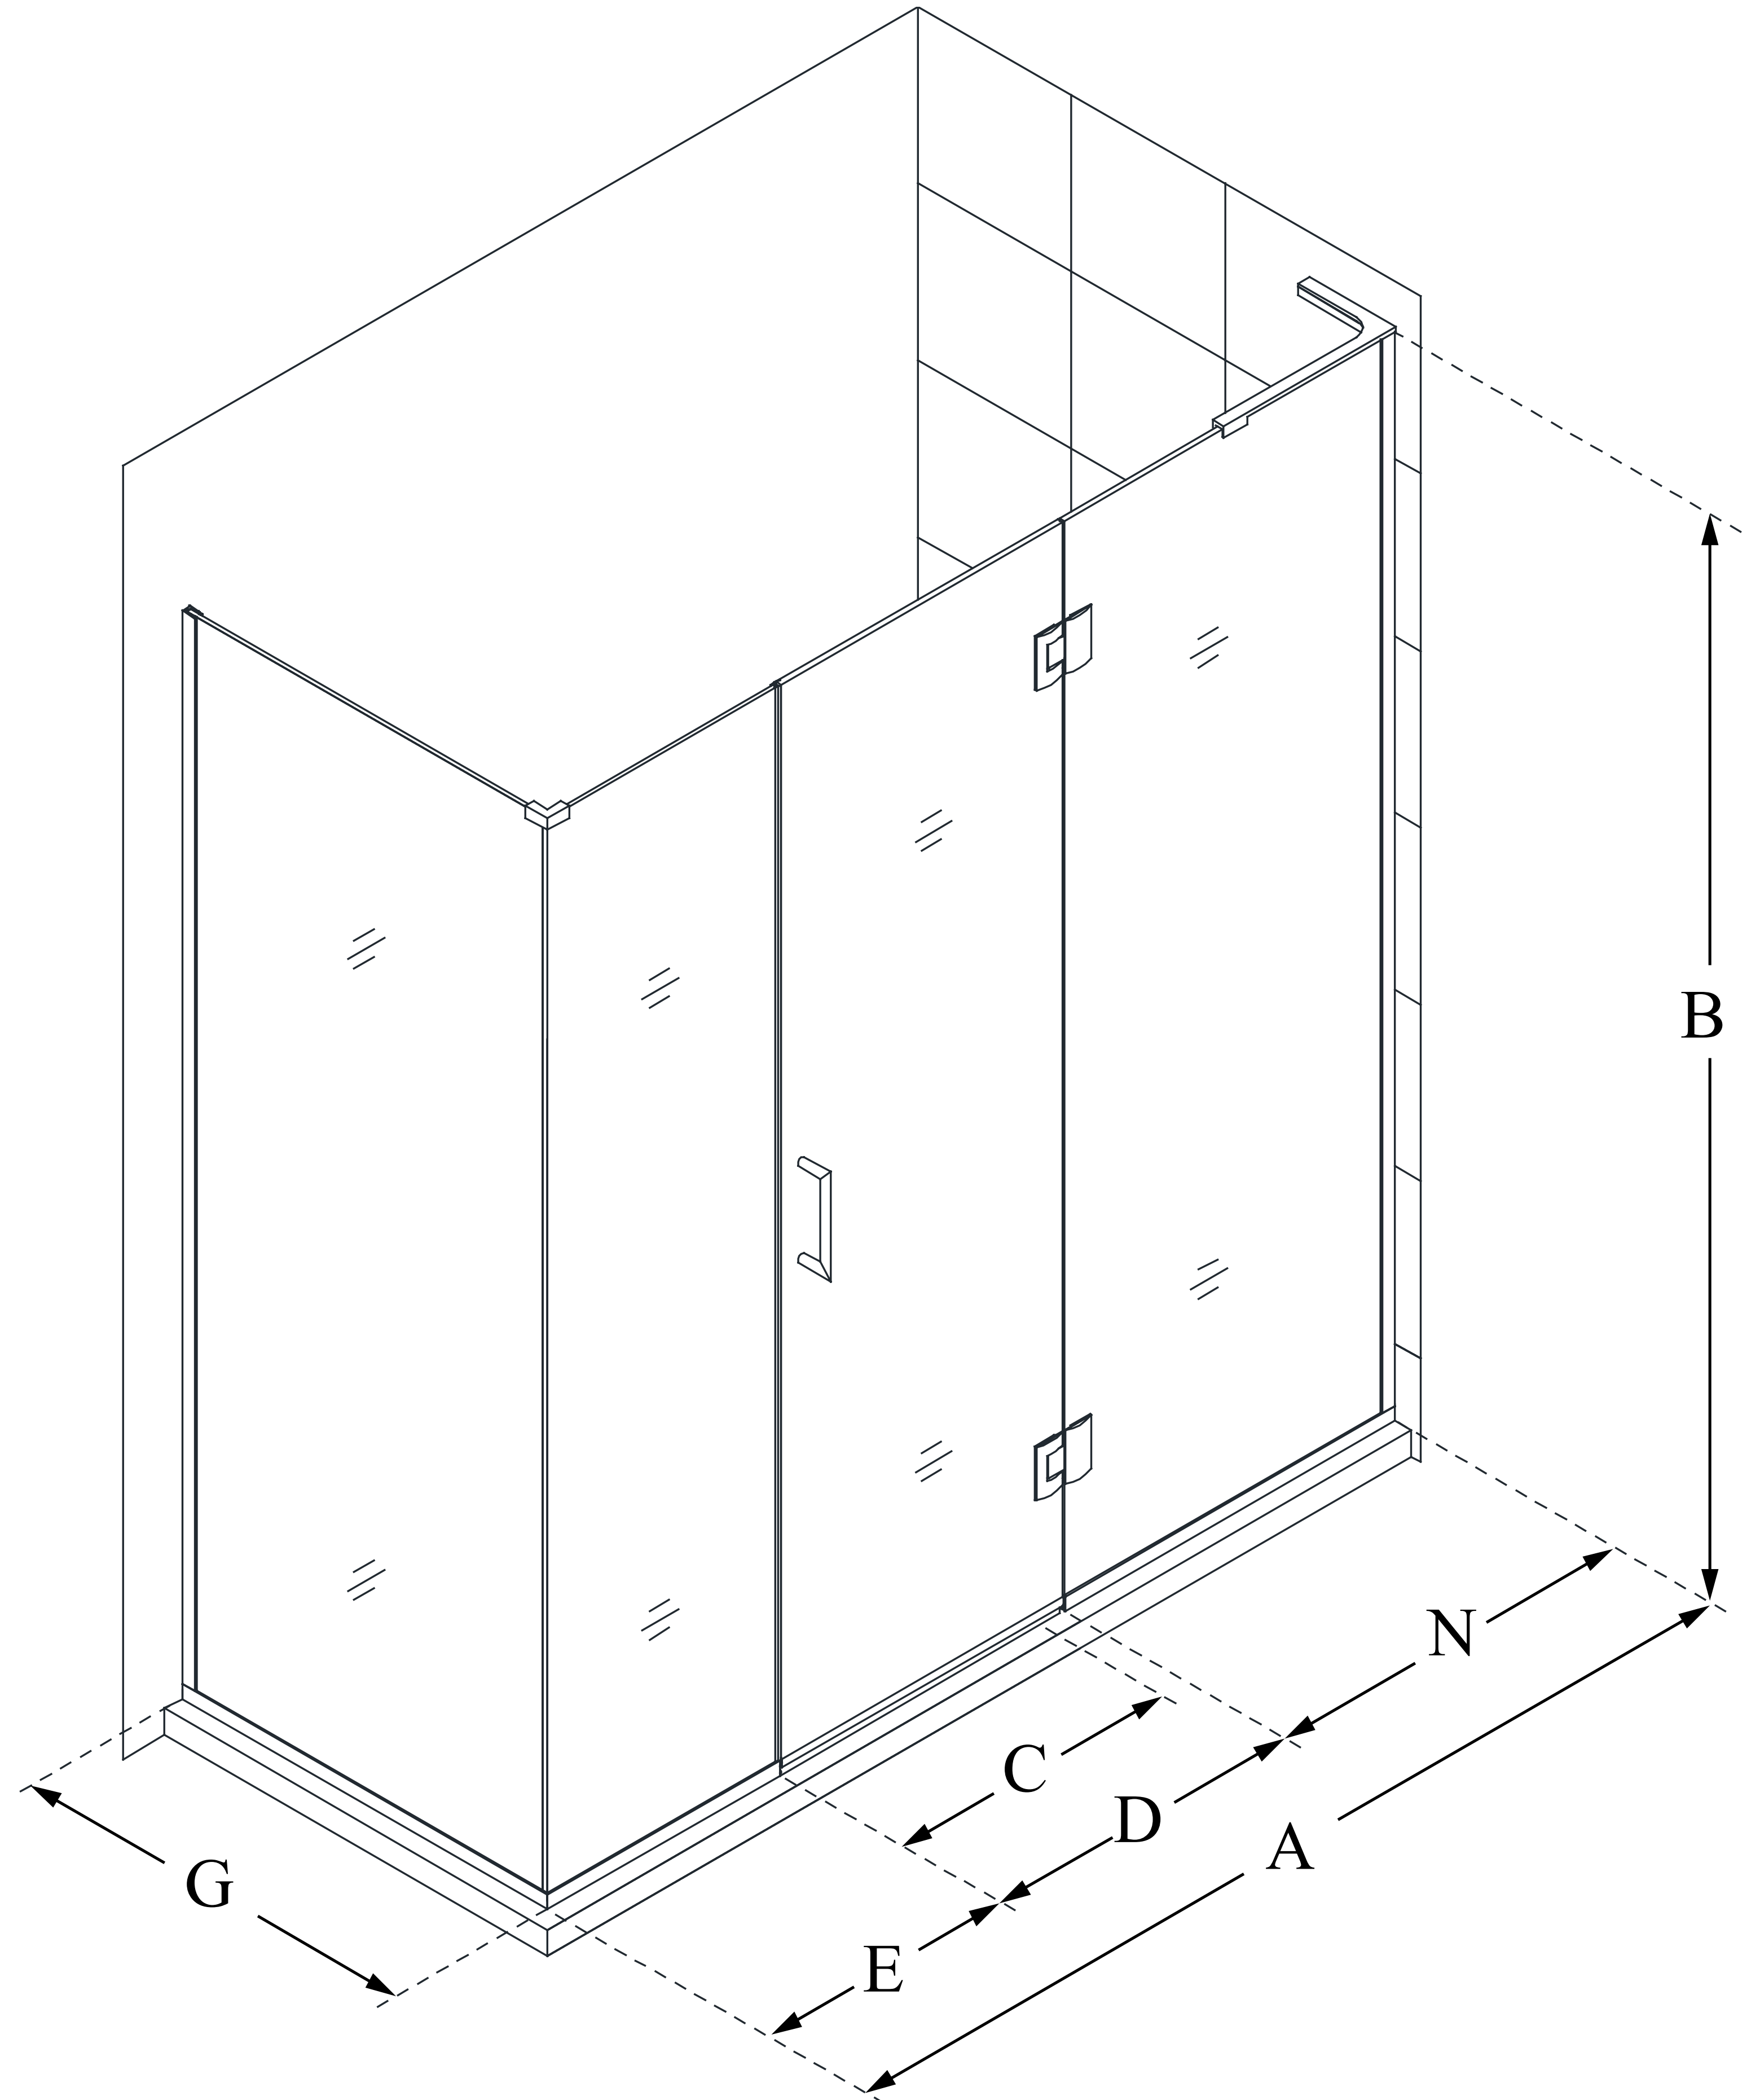

E3242234

UNIDOOR-X

DreamLine Unidoor-X 70" W x 34 3/8" D x 72" H Frameless Hinged Shower Enclosure, Clear Glass

SWING DOOR

CONFIGURATION DIMENSIONS:

A: 70"
MODEL WIDTH

B: 72"
MODEL HEIGHT

C: 23"
ACCESS WIDTH

D: 24"
DOOR WIDTH

E: 22"
INLINE PANEL WIDTH

G: 34 3/8"
RETURN PANEL WIDTH

N: 24"
HINGE PANEL WIDTH

DreamLine reserves the right to update or modify the hardware or materials pictured without prior notice for the purpose of product improvement and customer satisfaction.