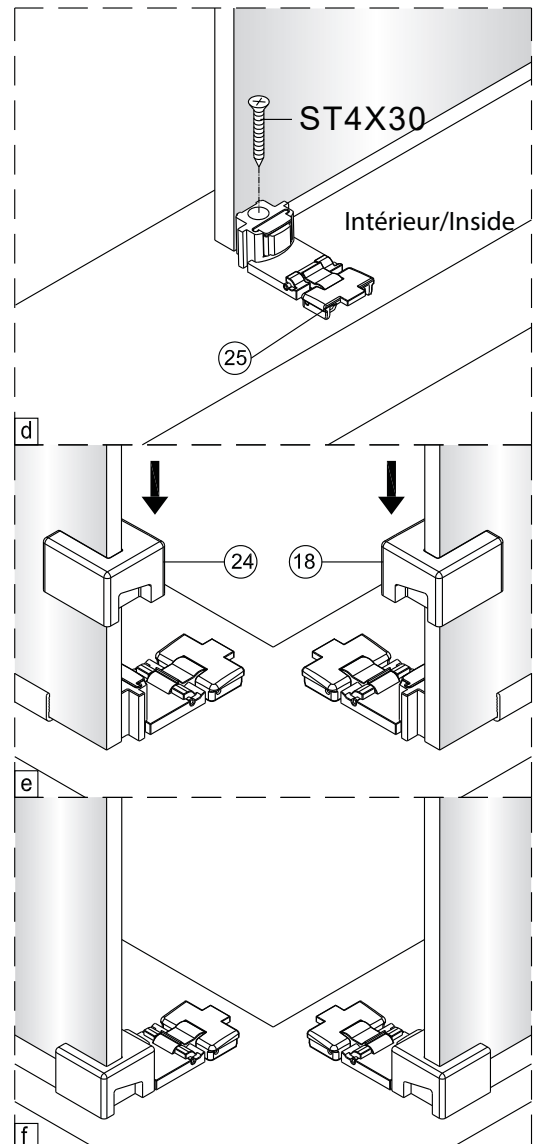

produitsneptune.com

Modèle / Model	Code	Boîte # / Box #	Composante / Component	Code	LOT
SELLA 3636	31.1324.224.30	1	SELLA 3636 CHR/CL	31.1324.224.30	LOT #0

1 x6 ST4X60 39.5000.359.00	2 x10 39.5000.360.00	3 x2 39.2000.237.60	4 x2 39.3000.215.00	5 x2 39.5000.375.00	6 x2 ST4X60 39.5000.376.00	7 x1 39.5000.377.60	8 x1 39.5000.396.60	9 x2 39.3000.216.00	10 x2 39.3000.217.00
11 x2 39.5000.398.00	12 x4 39.5000.381.60	13 x2 39.5000.399.60	14 x1 39.5000.400.60	15 x1 39.5000.397.60	16 x1 39.5000.390.60	17 x2 39.5000.401.00	18 x1 39.5000.392.60	19 x1 39.9000.240.78	20 x1 39.5000.402.60
21 x2 39.2000.246.60	22 x2 39.3000.222.00	23 x1 39.9000.242.78	24 x1 39.5000.388.60	25 x2 39.5000.389.00	26 x2 ST4X30 39.5000.225.00	27 x2 39.2000.247.60	28 x2 39.9000.241.78	29 x1 39.5000.394.00	30 x2 39.5000.395.00
31 x1 39.5000.118.00	32 x1 39.5000.117.00	33 x1 39.5000.116.00	34 x1 39.5000.369.000	35 x2 39.6000.120.60	36 x2 39.6000.119.60	37 x2 39.3000.221.00			

Matériel requis non-inclus/Required materials not included

1

2

↓
P7a

↓
P7b

Choice 1:
on the tray
Choix 1:
sur le plateau

Choice 2: on the floor
Choix 2: sur le plancher

7a