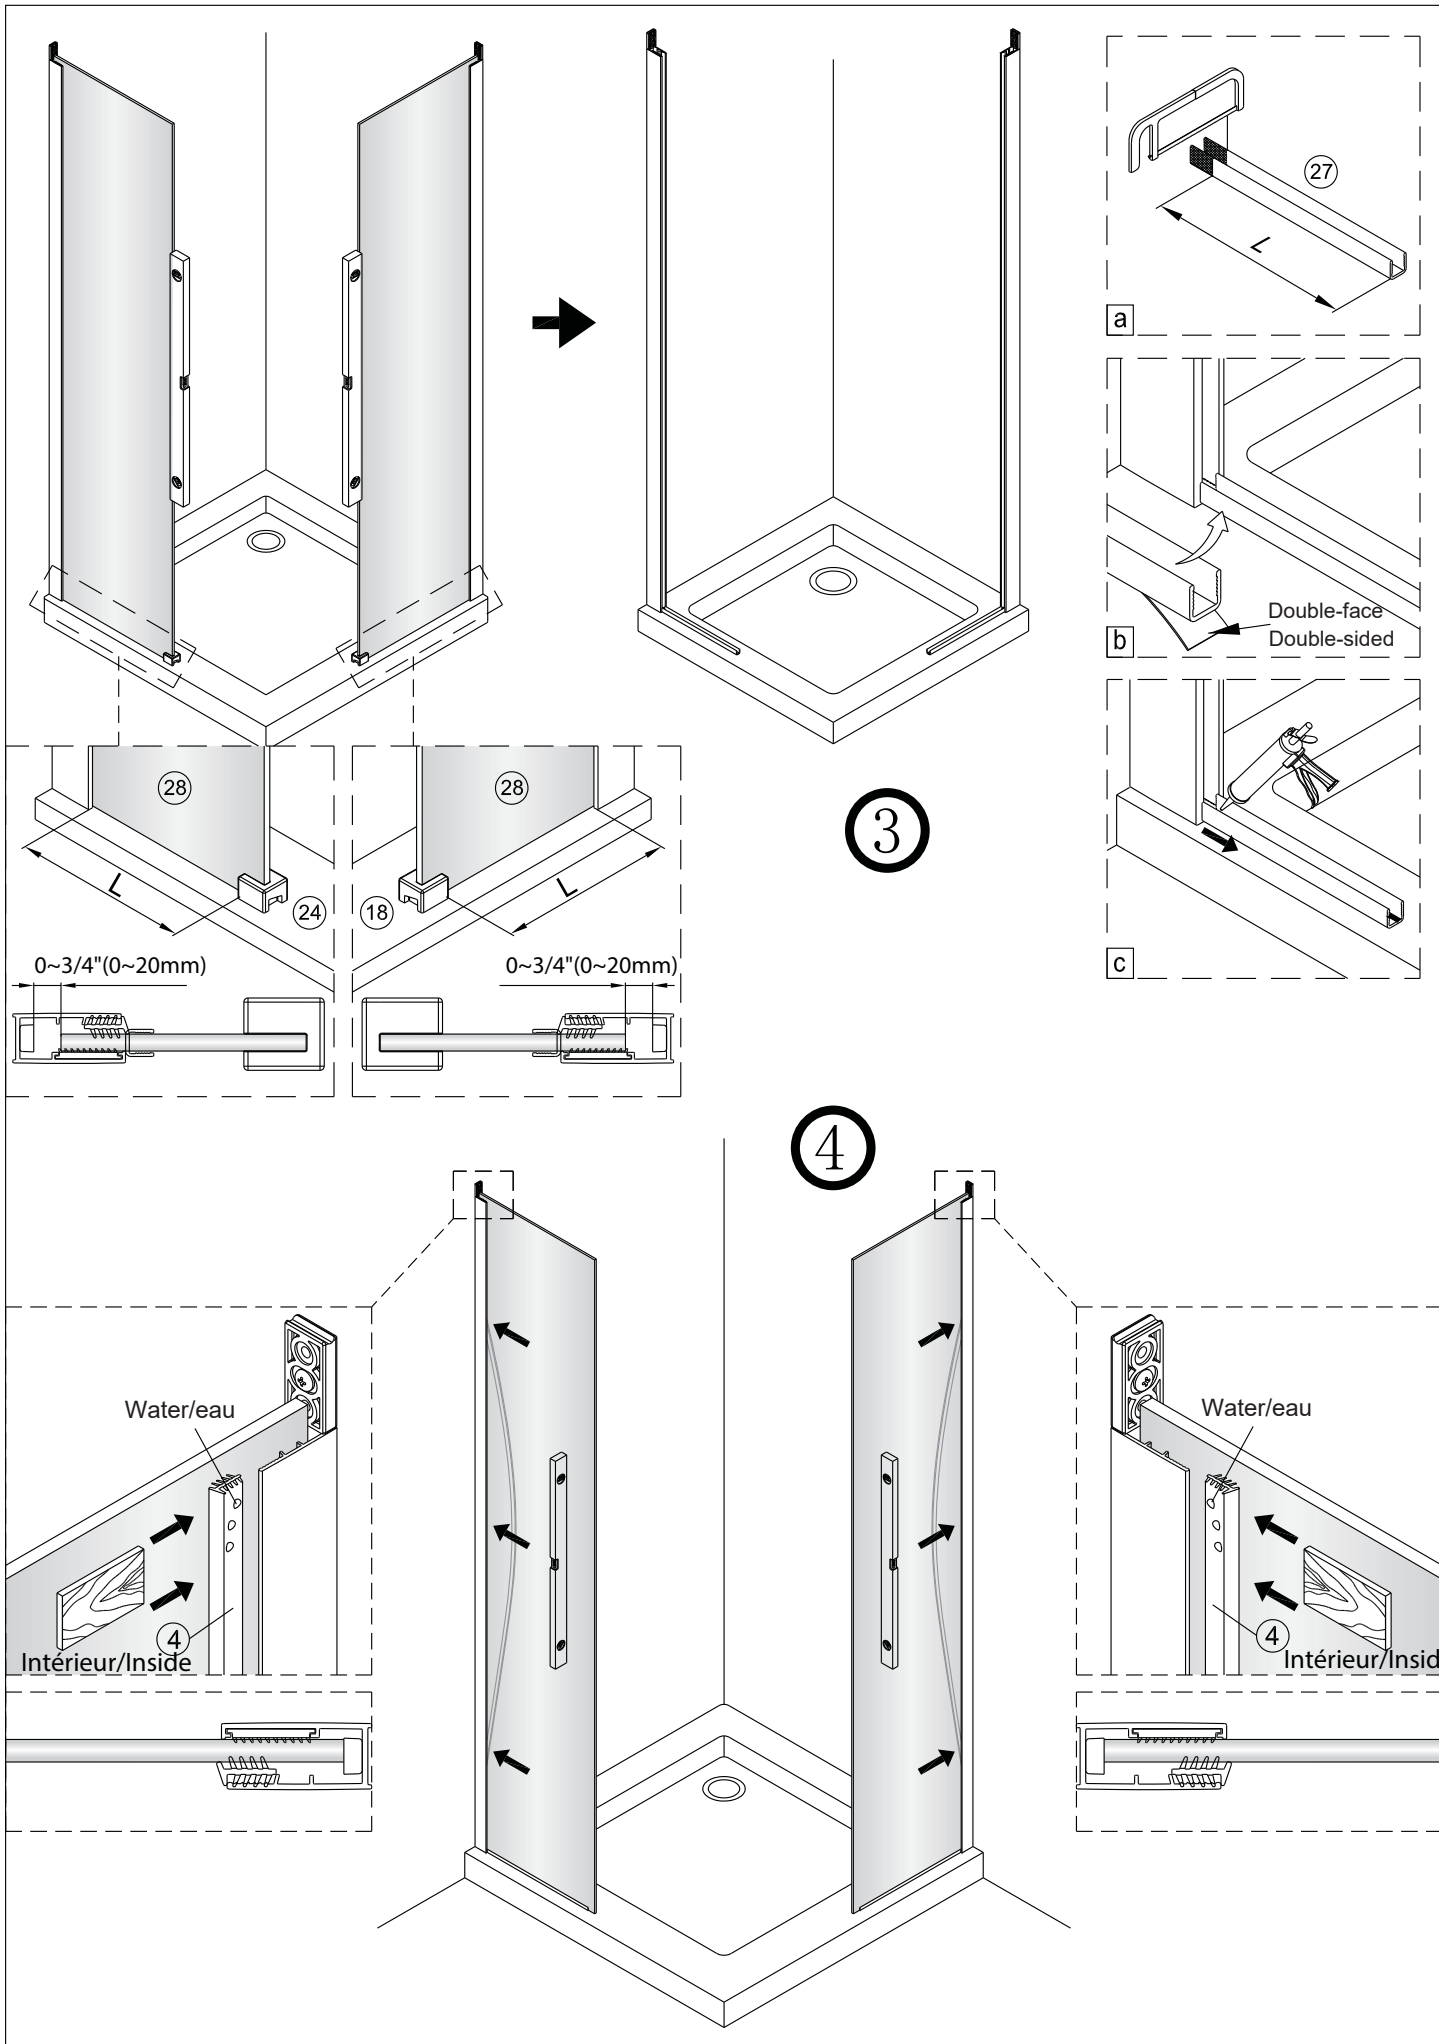

produitsneptune.com

Modèle / Model	Code	Boîte # / Box #	Composante / Component	Code	LOT
SELLA 3636	31.1324.224.30	1	SELLA 3636 CHR/CL	31.1324.224.30	LOT #0

1 x6 ST4X60 39.5000.359.00	2 x10 39.5000.360.00	3 x2 39.2000.237.60	4 x2 39.3000.215.00	5 x2 39.5000.375.00	6 x2 ST4X60 39.5000.376.00	7 x1 39.5000.377.60	8 x1 39.5000.396.60	9 x2 39.3000.216.00	10 x2 39.3000.217.00
11 x2 39.5000.398.00	12 x4 39.5000.381.60	13 x2 39.5000.399.60	14 x1 39.5000.400.60	15 x1 39.5000.397.60	16 x1 39.5000.390.60	17 x2 39.5000.401.00	18 x1 39.5000.392.60	19 x1 39.9000.240.78	20 x1 39.5000.402.60
21 x2 39.2000.246.60	22 x2 39.3000.222.00	23 x1 39.9000.242.78	24 x1 39.5000.388.60	25 x2 39.5000.389.00	26 x2 ST4X30 39.5000.225.00	27 x2 39.2000.247.60	28 x2 39.9000.241.78	29 x1 39.5000.394.00	30 x2 39.5000.395.00
31 x1 39.5000.118.00	32 x1 39.5000.117.00	33 x1 39.5000.116.00	34 x1 39.5000.369.000	35 x2 39.6000.120.60	36 x2 39.6000.119.60	37 x2 39.3000.221.00			

Matériel requis non-inclus/Required materials not included

1

2

↓
P7a

↓
P7b

Choice 1:
on the tray
Choix 1:
sur le plateau

Choice 2: on the floor
Choix 2: sur le plancher

7a