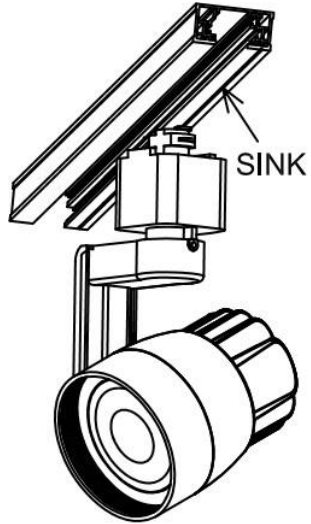

INSTALLATION INSTRUCTIONS

TURN OFF POWER

NIVO[®]
LIGHTING
A Satco Product