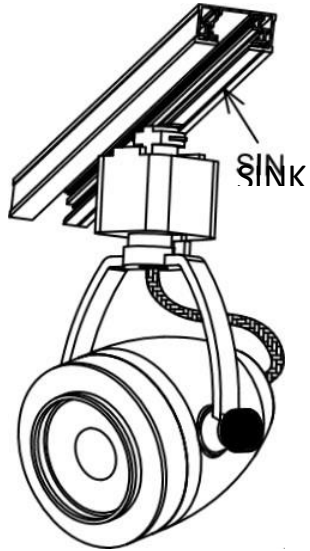

INSTALLATION INSTRUCTIONS

TURN OFF POWER

A Satco Product

NIVO
LIGHTING