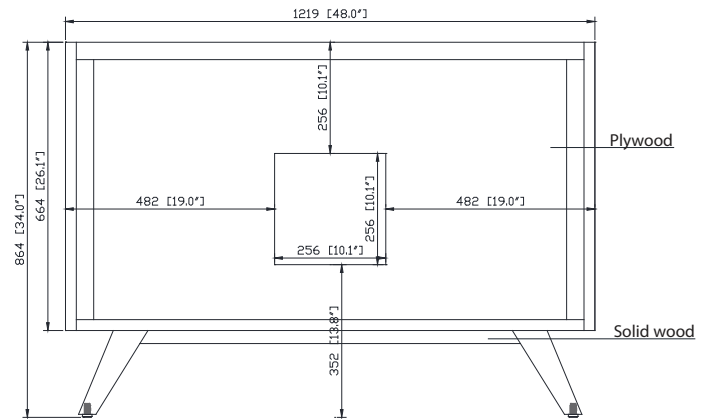

Colors / Couleurs

- Natural Teak finish / Finition Teck Naturel
- Brown Teak / Teck brun

Nominal Dimension / Dimension Nominale

- 48W x 21D x 34H inches | 1219 x 533 x 864 mm

Product Diagrams / Diagrammes Produit

Front / Devant

Back / Derrière

Side / Côté

Top / Haut

SUT49BK-R / SUT49CW -R / SUT49GB-R

Features

- Top cutout for single undermount sink
- Top pre-drilled for 8" widespread faucet
- 4" backsplash included

Colors / Finishes

- BK - Natural Black Granite
- CW - Natural Carrera White marble
- GB - Natural Galala Beige marble

Nominal Dimension

- 49W x 22D x 1H inches
- 1244 x 560 x 25 mm

Related Items

Sink	CUM20WT-R		
Vanity	AUSTEN-V48	BRENTWOOD-V49	COLTON-V48
	HEPBURN-V48	LAYLA-V48	MADISON-V48
	MODERO-V48	THOMPSON-V48	

Colors / Finishes

- White

Nominal Dimension

- 20W x 15D x 7.7H inches
- 510 x 381 x 196mm

Product Diagrams

Top

Front

Side