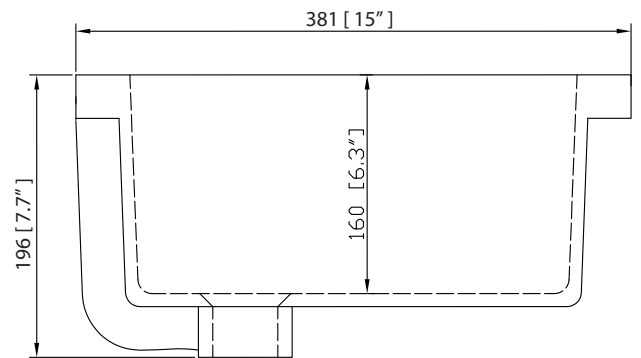

- BK - Natural Black Granite
- CW - Natural Carrera White marble
- GB - Natural Galala Beige marble

Nominal Dimension

- 49W x 22D x 1H inches
- 1244 x 560 x 25 mm

Related Items

Sink	CUM20WT-R		
Vanity	AUSTEN-V48	BRENTWOOD-V49	COLTON-V48
	HEPBURN-V48	LAYLA-V48	MADISON-V48
	MODERO-V48	THOMPSON-V48	

Product Diagrams

Side

Avanity

CUM20WT-R

Features

- Vitreous China
- Undermount application

Components

Drain	VC-DRAIN-CP	VC-DRAIN-BN
-------	-------------	-------------

Colors / Finishes

- White

Nominal Dimension

- 20W x 15D x 7.7H inches
- 510 x 381 x 196mm

Product Diagrams

Top

Front

Side