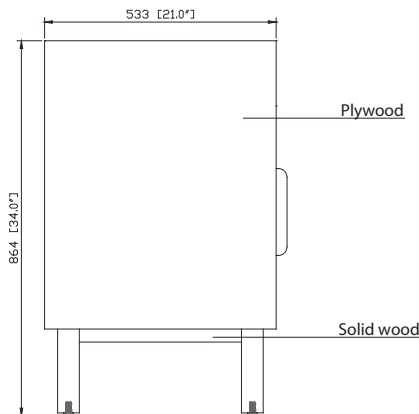

Colors / Couleurs

- Natural Teak finish / Finition Teck Naturel
- Brown Teak / Teck brun

Nominal Dimension / Dimension Nominale

- 48W x 21D x 34H inches | 1219 x 533 x 864 mm

Product Diagrams / Diagrammes Produit

Front / Devant

Back / Derrière

Side / Côté

Top / Haut

SUT49BK-R / SUT49CW -R / SUT49GB-R

Features

- Top cutout for single undermount sink
- Top pre-drilled for 8" widespread faucet
- 4" backsplash included

Colors / Finishes

- BK - Natural Black Granite
- CW - Natural Carrera White marble
- GB - Natural Galala Beige marble

Nominal Dimension

- 49W x 22D x 1H inches
- 1244 x 560 x 25 mm

Related Items

Sink	CUM20WT-R		
Vanity	AUSTEN-V48	BRENTWOOD-V49	COLTON-V48
	HEPBURN-V48	LAYLA-V48	MADISON-V48
	MODERO-V48	THOMPSON-V48	

Colors / Finishes

- White

Nominal Dimension

- 20W x 15D x 7.7H inches
- 510 x 381 x 196mm

Product Diagrams

Top

Front

Side