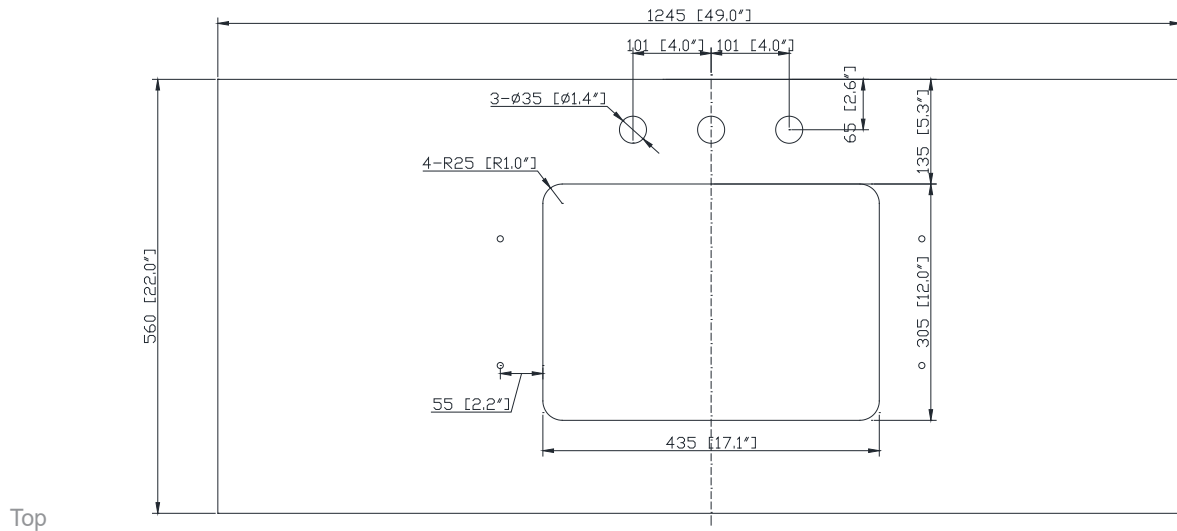

Colors / Couleurs

- Natural Teak finish / Finition Teck Naturel
- Brown Teak / Teck brun

Nominal Dimension / Dimension Nominale

- 48W x 21D x 34H inches | 1219 x 533 x 864 mm

Product Diagrams / Diagrammes Produit

- BK - Natural Black Granite
- CW - Natural Carrera White marble
- GB - Natural Galala Beige marble

Nominal Dimension

- 49W x 22D x 1H inches
- 1244 x 560 x 25 mm

Related Items

Sink	CUM20WT-R		
Vanity	AUSTEN-V48	BRENTWOOD-V49	COLTON-V48
	HEPBURN-V48	LAYLA-V48	MADISON-V48
	MODERO-V48	THOMPSON-V48	

Product Diagrams

Side

Avanity

CUM20WT-R

Features

- Vitreous China
- Undermount application

Components

Drain	VC-DRAIN-CP	VC-DRAIN-BN
-------	-------------	-------------

Colors / Finishes

- White

Nominal Dimension

- 20W x 15D x 7.7H inches
- 510 x 381 x 196mm

Product Diagrams

Top

Front

Side