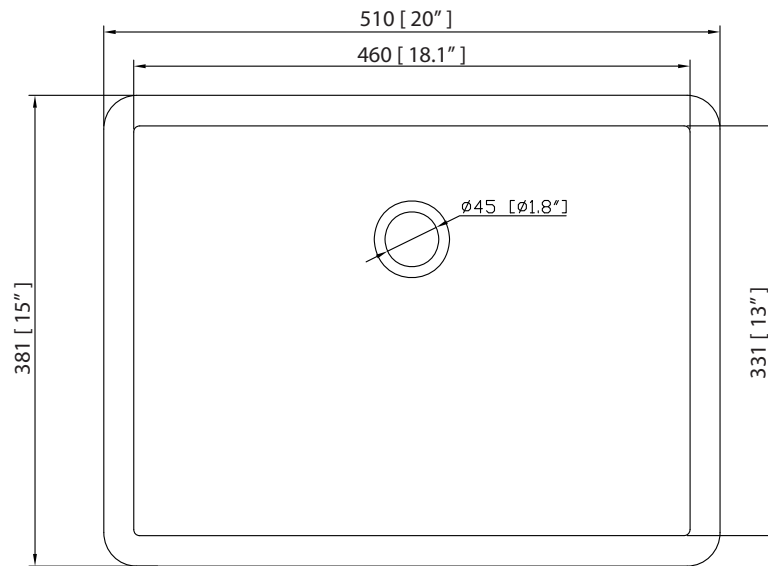

Colors / Couleurs

- Natural Teak finish / Finition Teck Naturel
- Brown Teak / Teck brun

Nominal Dimension / Dimension Nominale

- 48W x 21D x 34H inches | 1219 x 533 x 864 mm

Product Diagrams / Diagrammes Produit

- BK - Natural Black Granite
- CW - Natural Carrera White marble
- GB - Natural Galala Beige marble

Nominal Dimension

- 49W x 22D x 1H inches
- 1244 x 560 x 25 mm

Related Items

Sink	CUM20WT-R		
Vanity	AUSTEN-V48	BRENTWOOD-V49	COLTON-V48
	HEPBURN-V48	LAYLA-V48	MADISON-V48
	MODERO-V48	THOMPSON-V48	

Product Diagrams

Side

Avanity

CUM20WT-R

Features

- Vitreous China
- Undermount application

Components

Drain	VC-DRAIN-CP	VC-DRAIN-BN
-------	-------------	-------------

Colors / Finishes

- White

Nominal Dimension

- 20W x 15D x 7.7H inches
- 510 x 381 x 196mm

Product Diagrams

Top

Front

Side