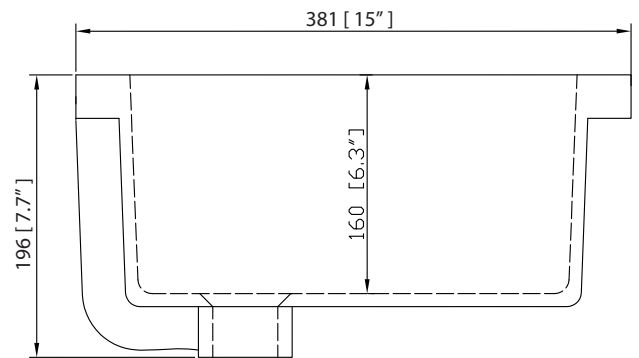

Colors / Couleurs

- Black gold or silver/ Or noir ou argent
- White gold or silver/ Or blanc ou argent
- Navy blue gold or silver/ Or bleu marine ou argent

Nominal Dimension / Dimension Nominale

• 60W x 21.5D x 34H inches | 1524 x 546 x 864 mm

- BK - Natural Black Granite
- CW - Natural Carrera White marble
- GB - Natural Galala Beige marble

Nominal Dimension

- 61W x 22D x 1H inches
- 1549 x 560 x 25 mm

Related Items

Sink	CUM20WT-R			
Vanity	AUSTEN-V60	BRENTWOOD-V61	BROOKS-V60	COLTON-V60
	EMMA-V60	HAMILTON-V60	HEPBURN-V60	LAYLA-V60
	MADISON-V60	MODERO-V60	THOMPSON-V60	

Product Diagrams

Top

Side

Avanity

CUM20WT-R

Features

- Vitreous China
- Undermount application

Components

Drain	VC-DRAIN-CP	VC-DRAIN-BN
-------	-------------	-------------

Colors / Finishes

- White

Nominal Dimension

- 20W x 15D x 7.7H inches
- 510 x 381 x 196mm

Product Diagrams

Top

Front