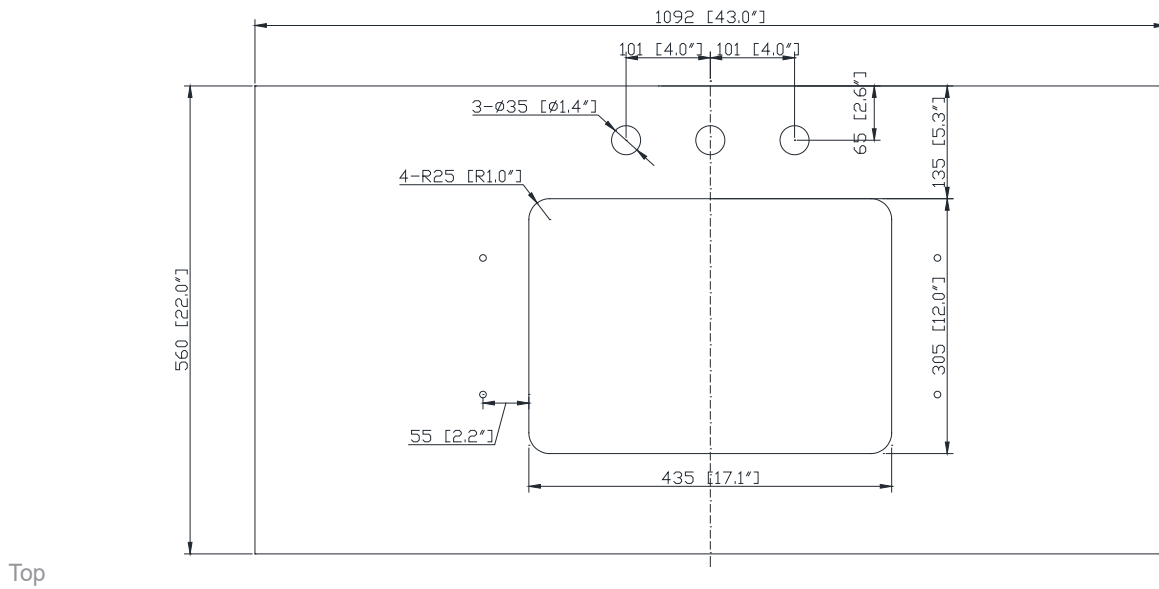

- BK - Natural Black Granite
- CW - Natural Carrera White marble
- GB - Natural Galala Beige marble

Nominal Dimension

- 43W x 22D x 1H inches
- 1092 x 560 x 25 mm

Components

Sink	CUM20WT-R		
Vanity	ALLIE-V42	BROOKS-V42	DEXTER-V43
	EMMA-V42	HAMILTON-V42	

Product Diagrams

Top

Side

Avanity

CUM20WT-R

Features

- Vitreous China
- Undermount application

Components

Drain	VC-DRAIN-CP	VC-DRAIN-BN
-------	-------------	-------------

Colors / Finishes

- White

Nominal Dimension

- 20W x 15D x 7.7H inches
- 510 x 381 x 196mm

Product Diagrams

Top

Front