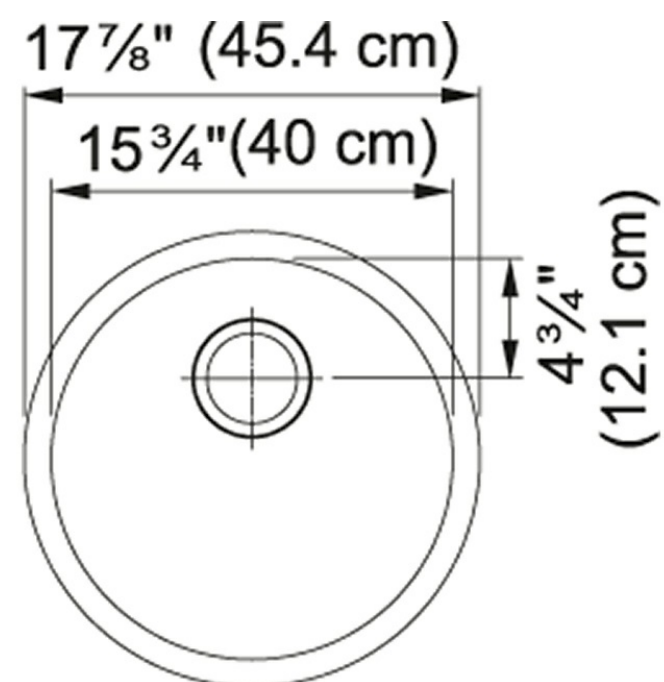

Rotondo RBG110CHA Granite Champagne

The Rotondo granite bowl furnishes the smallest space with style and symmetry. The round shape fits perfectly in tight design spaces.

Product Picture

Technical Drawing

Product Dimensions

Length overall	17 7/8"
Depth Overall	7 11/16"
Length of large bowl	15 3/4"
Depth of large bowl	7 11/16"
Minimum Cabinet Size	21"

General Information

Type of Material	Granite
Number of Bowls	1
Where to buy	Showroom