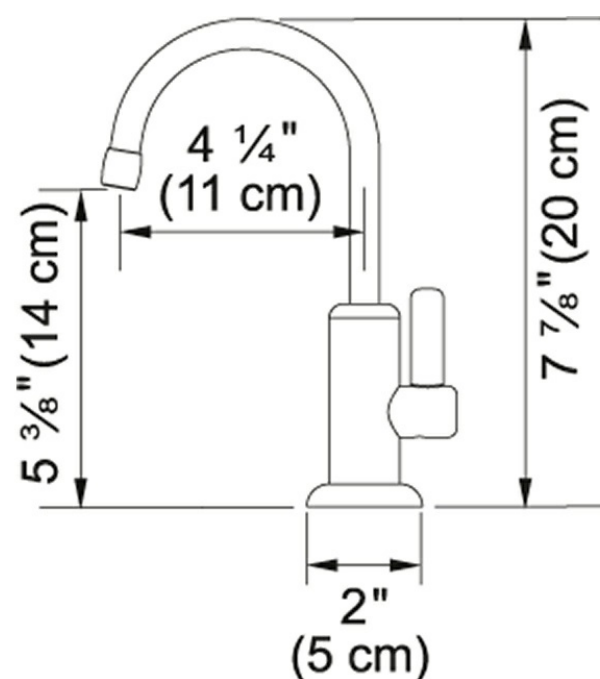

Product Picture

Product Information

Version	Cold Water Dispenser
Flow Rate	0.5 gpm
Spray Type	Full Stream
Faucet Operation	Single Lever
Spout Swivel Range	360 °
Where to buy	Showroom
Countertop hole diameter	1 3/8"

Technical Drawing

Article Numbers

FUN#	120.0355.526
US Part Number	DW11080