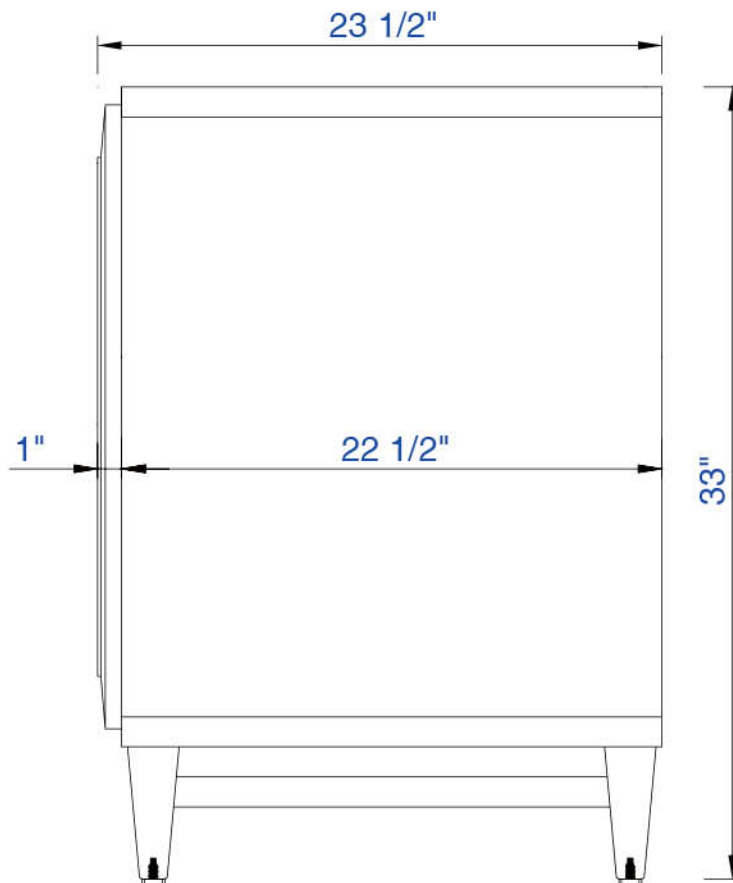

36"

Item Number:

620-V36-BNM
620-V36-CWH
620-V36-WW

JAMES MARTIN

VANITIES

Portland 36" Cabinet

Diagrams with Dimensions
page 01 of 03

NOTE ONE: Countertops are not shown in these diagrams. (Cabinet Only)

Diagrams with Dimensions
page 02 of 03

NOTE ONE: Countertops are not shown in these diagrams. (Cabinet Only)

NOTE TWO: This vanity does not have a Backsplash.

Please consult our website for Countertop Diagrams: www.jamesmartinvanities.com

36"

Item Number:

620-V36-BNM
620-V36-CWH
620-V36-WW

JAMES MARTIN

VANITIES

Portland 36" Cabinet

Diagrams with Dimensions
page 03 of 03

NOTE ONE: Countertops are not shown in these diagrams. (Cabinet Only)

Item Number:

- 620-V36-BNM
- 620-V36-CWH
- 620-V36-WW

JAMES MARTIN

VANITIES

Portland 914 Cabinet

Diagrams with Dimensions
page 02 of 03

NOTE ONE: Countertops are not shown in these diagrams. (Cabinet Only)

NOTE TWO: This vanity does not have a Backsplash.