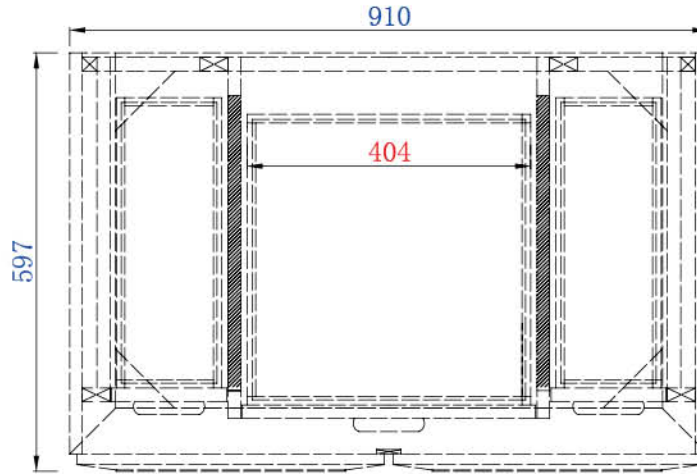

Diagrams with Dimensions
page 01 of 03

NOTE ONE: Countertops are not shown in these diagrams. (Cabinet Only)

NOTE TWO: This vanity does not have a Backsplash.

Please consult our website for Countertop Diagrams: www.jamesmartinvanities.com

Item Number:

- 620-V36-BNM
- 620-V36-CWH
- 620-V36-WW

JAMES MARTIN

VANITIES

Portland 914 Cabinet

Diagrams with Dimensions
page 02 of 03

NOTE ONE: Countertops are not shown in these diagrams. (Cabinet Only)

NOTE TWO: This vanity does not have a Backsplash.

Please consult our website for Countertop Diagrams: www.jamesmartinvanities.com

Item Number:

- 620-V36-BNM
- 620-V36-CWH
- 620-V36-WW

JAMES MARTIN

VANITIES

Portland 914 Cabinet

Diagrams with Dimensions
page 03 of 03