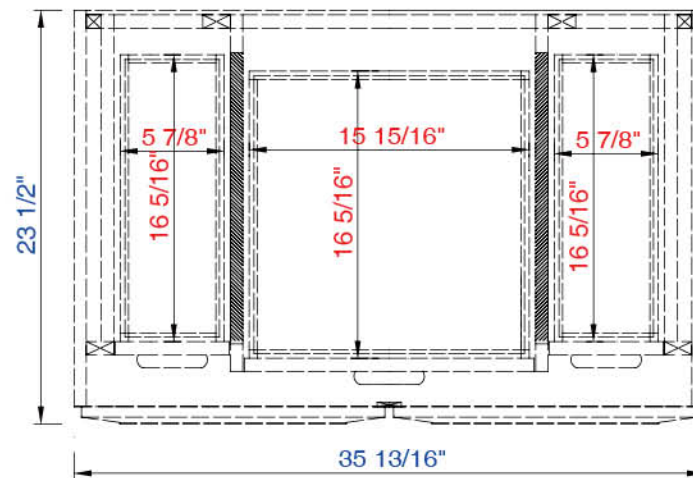

36"

Item Number:

620-V36-BNM
620-V36-CWH
620-V36-WW

JAMES MARTIN

VANITIES

Portland 36" Cabinet

Diagrams with Dimensions
page 01 of 03

NOTE ONE: Countertops are not shown in these diagrams. (Cabinet Only)

NOTE TWO: This vanity does not have a Backsplash.

Please consult our website for Countertop Diagrams: www.jamesmartinvanities.com

36"

Item Number:

620-V36-BNM
620-V36-CWH
620-V36-WW

JAMES MARTIN

VANITIES

Portland 36" Cabinet

Diagrams with Dimensions
page 02 of 03

NOTE ONE: Countertops are not shown in these diagrams. (Cabinet Only)

NOTE TWO: This vanity does not have a Backsplash.

Please consult our website for Countertop Diagrams: www.jamesmartinvanities.com

36"

Item Number:

620-V36-BNM
620-V36-CWH
620-V36-WW

JAMES MARTIN

VANITIES

Portland 36" Cabinet

Diagrams with Dimensions
page 03 of 03

NOTE ONE: Countertops are not shown in these diagrams. (Cabinet Only)