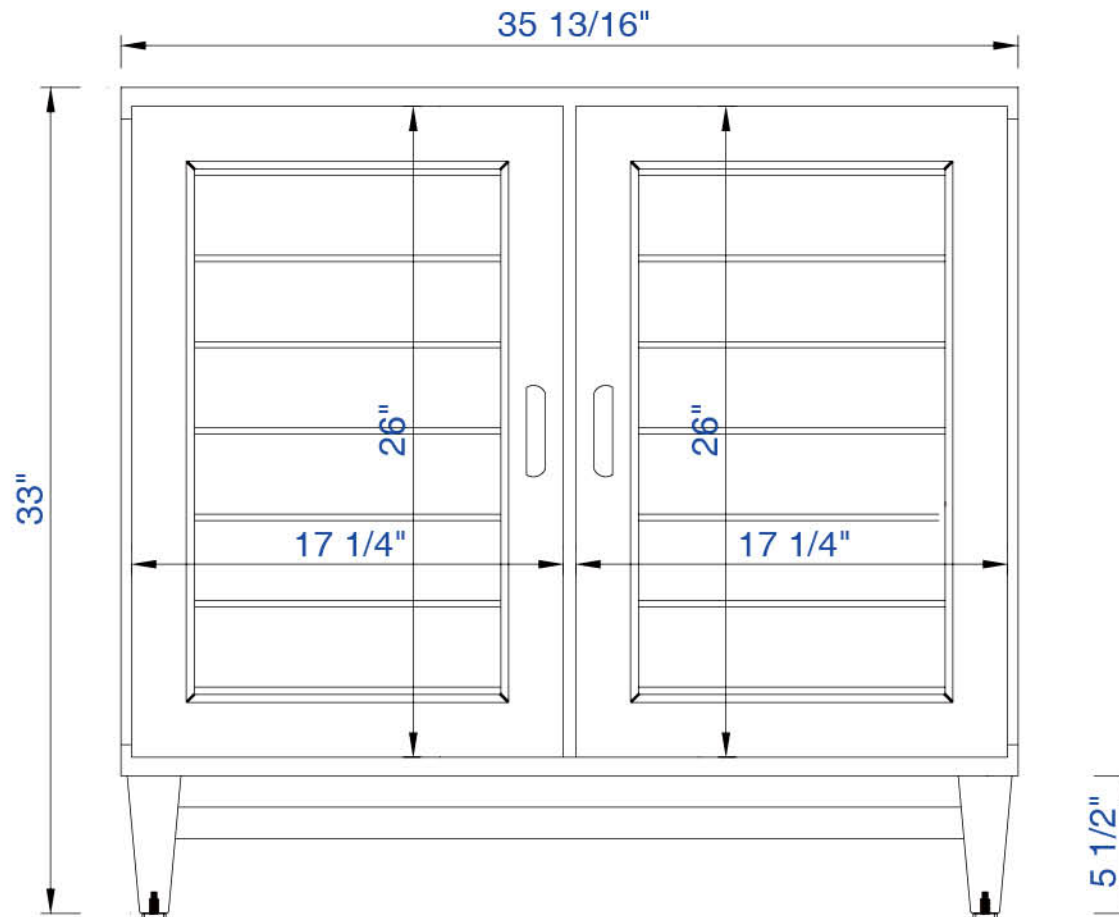

36"

Item Number:

620-V36-BNM
620-V36-CWH
620-V36-WW

JAMES MARTIN

VANITIES

Portland 36" Cabinet

Diagrams with Dimensions
page 01 of 03

NOTE ONE: Countertops are not shown in these diagrams. (Cabinet Only)

NOTE TWO: This vanity does not have a Backsplash.

Please consult our website for Countertop Diagrams: www.jamesmartinvanities.com

36"

Item Number:

620-V36-BNM
620-V36-CWH
620-V36-WW

JAMES MARTIN

VANITIES

Portland 36" Cabinet

36"

Item Number:

620-V36-BNM
620-V36-CWH
620-V36-WW

JAMES MARTIN

VANITIES

Portland 36" Cabinet

Diagrams with Dimensions
page 03 of 03

NOTE ONE: Countertops are not shown in these diagrams. (Cabinet Only)