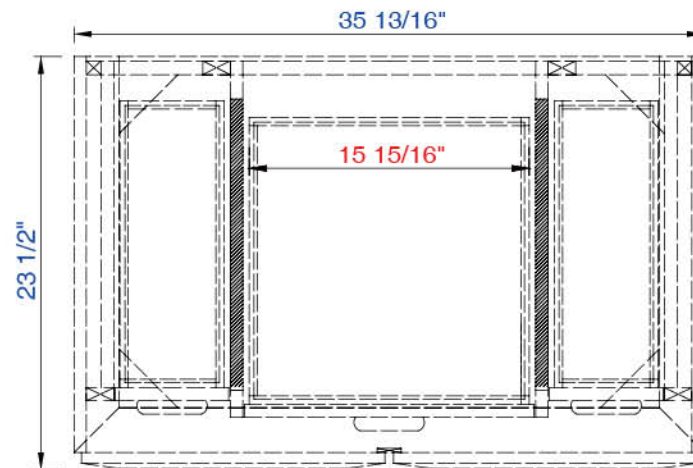

36"

Item Number:

620-V36-BNM
620-V36-CWH
620-V36-WW

JAMES MARTIN

VANITIES

Portland 36" Cabinet

Diagrams with Dimensions
page 01 of 03

NOTE ONE: Countertops are not shown in these diagrams. (Cabinet Only)

NOTE TWO: This vanity does not have a Backsplash.

Please consult our website for Countertop Diagrams: www.jamesmartinvanities.com

36"

Item Number:

620-V36-BNM
620-V36-CWH
620-V36-WW

JAMES MARTIN

VANITIES

Portland 36" Cabinet

Diagrams with Dimensions
page 02 of 03

NOTE ONE: Countertops are not shown in these diagrams. (Cabinet Only)

NOTE TWO: This vanity does not have a Backsplash.

Please consult our website for Countertop Diagrams: www.jamesmartinvanities.com

36"

Item Number:

620-V36-BNM
620-V36-CWH
620-V36-WW

JAMES MARTIN

VANITIES

Portland 36" Cabinet

Diagrams with Dimensions
page 03 of 03

NOTE ONE: Countertops are not shown in these diagrams. (Cabinet Only)