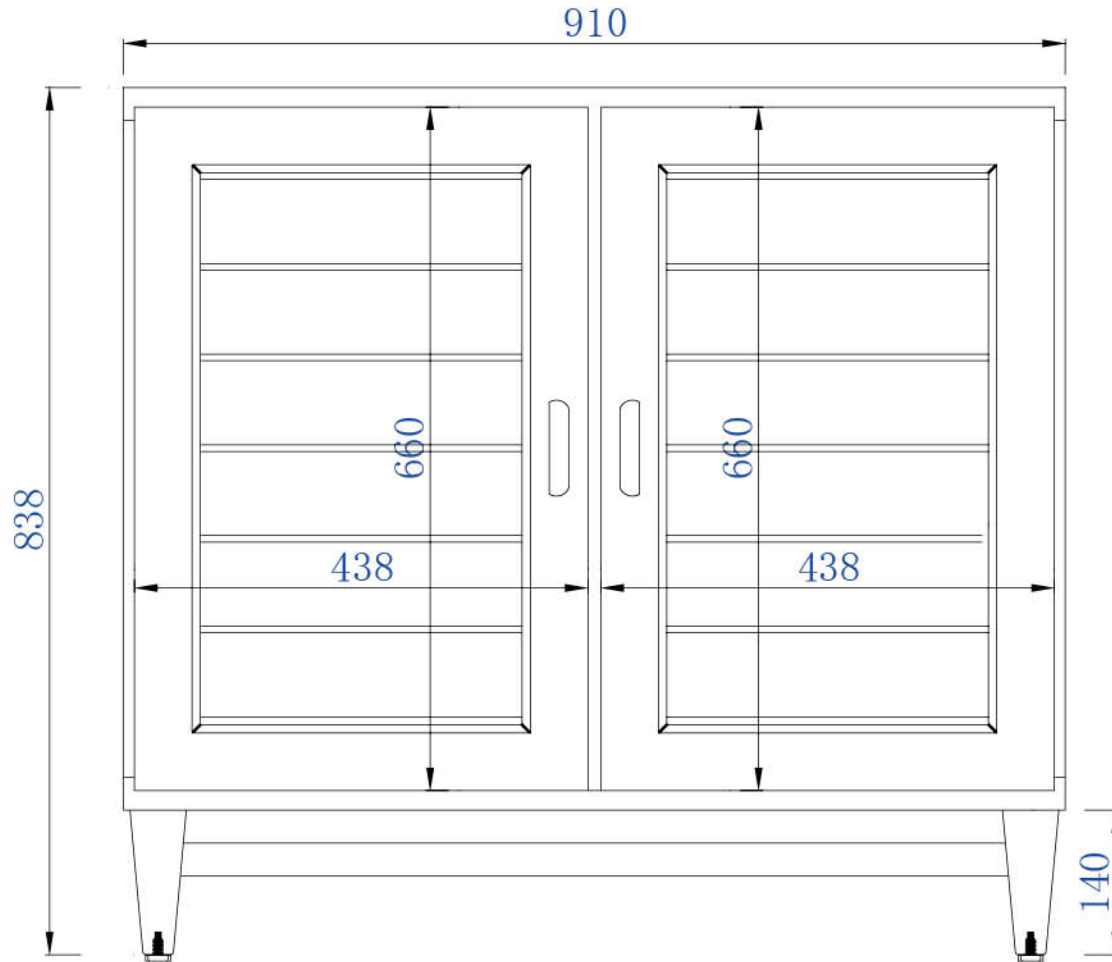

36"

Item Number:

620-V36-BNM
620-V36-CWH
620-V36-WW

JAMES MARTIN

VANITIES

Portland 36" Cabinet

Diagrams with Dimensions
page 01 of 03

NOTE ONE: Countertops are not shown in these diagrams. (Cabinet Only)

36"

Item Number:

620-V36-BNM
620-V36-CWH
620-V36-WW

JAMES MARTIN

VANITIES

Portland 36" Cabinet

Diagrams with Dimensions
page 03 of 03

NOTE ONE: Countertops are not shown in these diagrams. (Cabinet Only)

Diagrams with Dimensions
page 01 of 03

NOTE ONE: Countertops are not shown in these diagrams. (Cabinet Only)

NOTE TWO: This vanity does not have a Backsplash.

Please consult our website for Countertop Diagrams: www.jamesmartinvanities.com

Item Number:

- 620-V36-BNM
- 620-V36-CWH
- 620-V36-WW

JAMES MARTIN

VANITIES

Portland 914 Cabinet

Diagrams with Dimensions
page 02 of 03

NOTE ONE: Countertops are not shown in these diagrams. (Cabinet Only)

NOTE TWO: This vanity does not have a Backsplash.