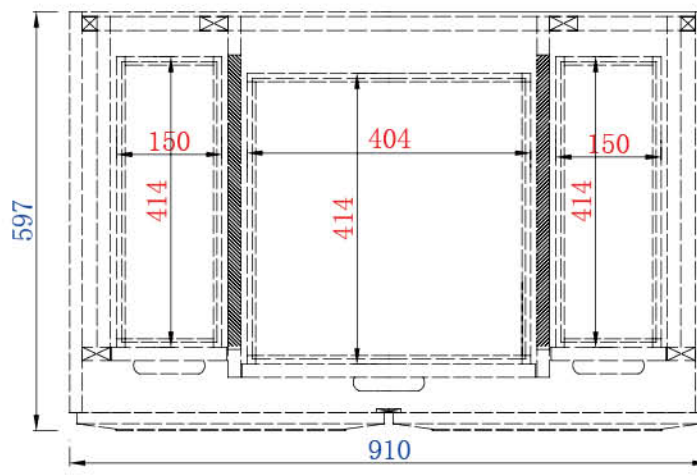

Diagrams with Dimensions
page 01 of 03

NOTE ONE: Countertops are not shown in these diagrams. (Cabinet Only)

NOTE TWO: This vanity does not have a Backsplash.

Please consult our website for Countertop Diagrams: www.jamesmartinvanities.com

Item Number:

- 620-V36-BNM
- 620-V36-CWH
- 620-V36-WW

JAMES MARTIN

VANITIES

Portland 914 Cabinet

Diagrams with Dimensions
page 02 of 03

NOTE ONE: Countertops are not shown in these diagrams. (Cabinet Only)

NOTE TWO: This vanity does not have a Backsplash.

Please consult our website for Countertop Diagrams: www.jamesmartinvanities.com

Item Number:

- 620-V36-BNM
- 620-V36-CWH
- 620-V36-WW

JAMES MARTIN

VANITIES

Portland 914 Cabinet

Diagrams with Dimensions
page 03 of 03