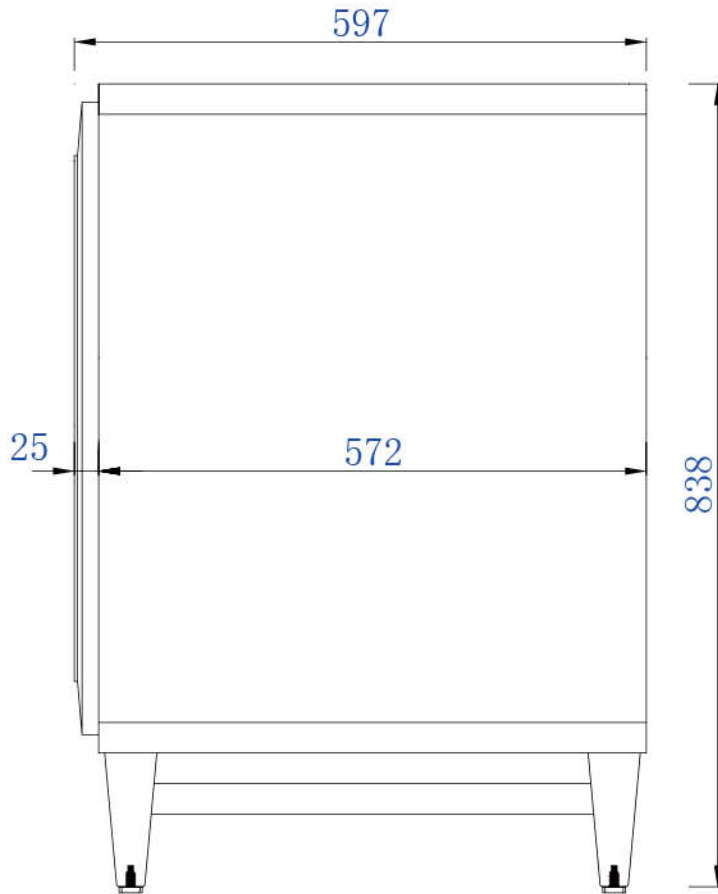

Diagrams with Dimensions
page 01 of 03

NOTE ONE: Countertops are not shown in these diagrams. (Cabinet Only)

NOTE TWO: This vanity does not have a Backsplash.

Please consult our website for Countertop Diagrams: www.jamesmartinvanities.com

Item Number:

- 620-V36-BNM
- 620-V36-CWH
- 620-V36-WW

JAMES MARTIN

VANITIES

Portland 914 Cabinet

Diagrams with Dimensions
page 02 of 03

NOTE ONE: Countertops are not shown in these diagrams. (Cabinet Only)

NOTE TWO: This vanity does not have a Backsplash.

Please consult our website for Countertop Diagrams: www.jamesmartinvanities.com

Item Number:

- 620-V36-BNM
- 620-V36-CWH
- 620-V36-WW

JAMES MARTIN

VANITIES

Portland 914 Cabinet

Diagrams with Dimensions
page 03 of 03

NOTE ONE: Countertops are not shown in these diagrams. (Cabinet Only)

NOTE TWO: This vanity does not have a Backsplash.

Please consult our website for Countertop Diagrams: www.jamesmartinvanities.com