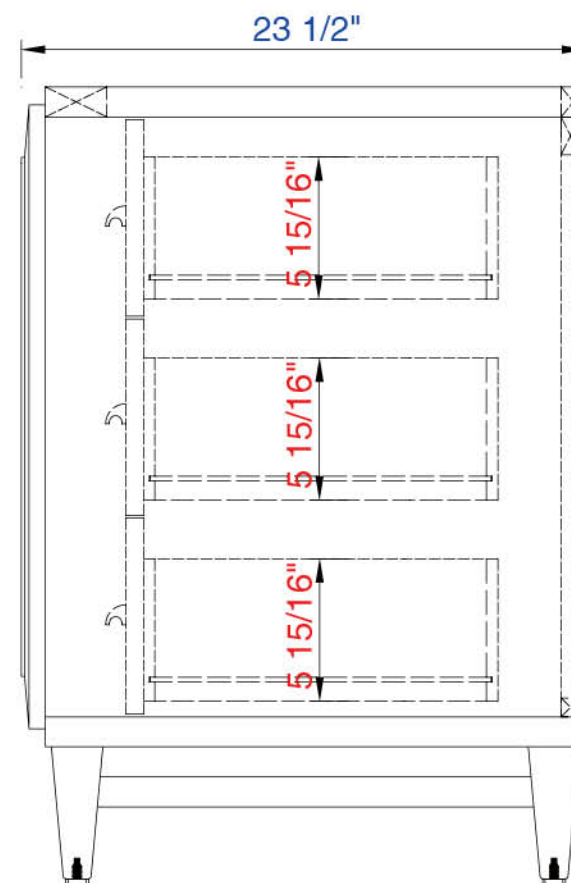

36"

Item Number:

620-V36-BNM
620-V36-CWH
620-V36-WW

JAMES MARTIN

VANITIES

Portland 36" Cabinet

Diagrams with Dimensions
page 01 of 03

NOTE ONE: Countertops are not shown in these diagrams. (Cabinet Only)

Diagrams with Dimensions
page 02 of 03

NOTE ONE: Countertops are not shown in these diagrams. (Cabinet Only)

NOTE TWO: This vanity does not have a Backsplash.

Please consult our website for Countertop Diagrams: www.jamesmartinvanities.com

36"

Item Number:

620-V36-BNM
620-V36-CWH
620-V36-WW

JAMES MARTIN

VANITIES

Portland 36" Cabinet

Diagrams with Dimensions
page 03 of 03

NOTE ONE: Countertops are not shown in these diagrams. (Cabinet Only)

Item Number:

- 620-V36-BNM
- 620-V36-CWH
- 620-V36-WW

JAMES MARTIN

VANITIES

Portland 914 Cabinet

Diagrams with Dimensions
page 02 of 03

NOTE ONE: Countertops are not shown in these diagrams. (Cabinet Only)

NOTE TWO: This vanity does not have a Backsplash.