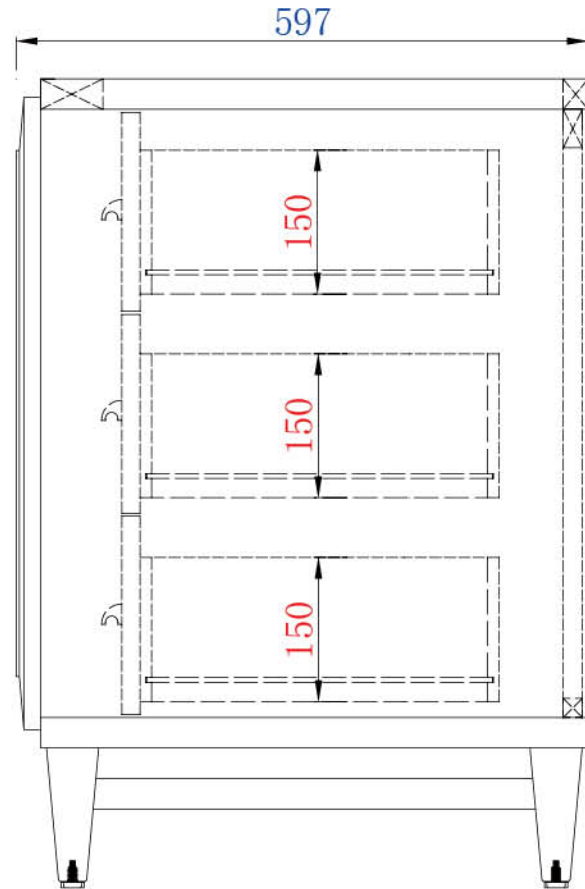

36"

Item Number:

620-V36-BNM
620-V36-CWH
620-V36-WW

JAMES MARTIN

VANITIES

Portland 36" Cabinet

Diagrams with Dimensions
page 03 of 03

NOTE ONE: Countertops are not shown in these diagrams. (Cabinet Only)

Diagrams with Dimensions
page 01 of 03

NOTE ONE: Countertops are not shown in these diagrams. (Cabinet Only)

NOTE TWO: This vanity does not have a Backsplash.

Please consult our website for Countertop Diagrams: www.jamesmartinvanities.com

Item Number:

- 620-V36-BNM
- 620-V36-CWH
- 620-V36-WW

JAMES MARTIN

VANITIES

Portland 914 Cabinet

Diagrams with Dimensions
page 02 of 03

NOTE ONE: Countertops are not shown in these diagrams. (Cabinet Only)

NOTE TWO: This vanity does not have a Backsplash.

Please consult our website for Countertop Diagrams: www.jamesmartinvanities.com

Item Number:

- 620-V36-BNM
- 620-V36-CWH
- 620-V36-WW

JAMES MARTIN

VANITIES

Portland 914 Cabinet

Diagrams with Dimensions
page 03 of 03