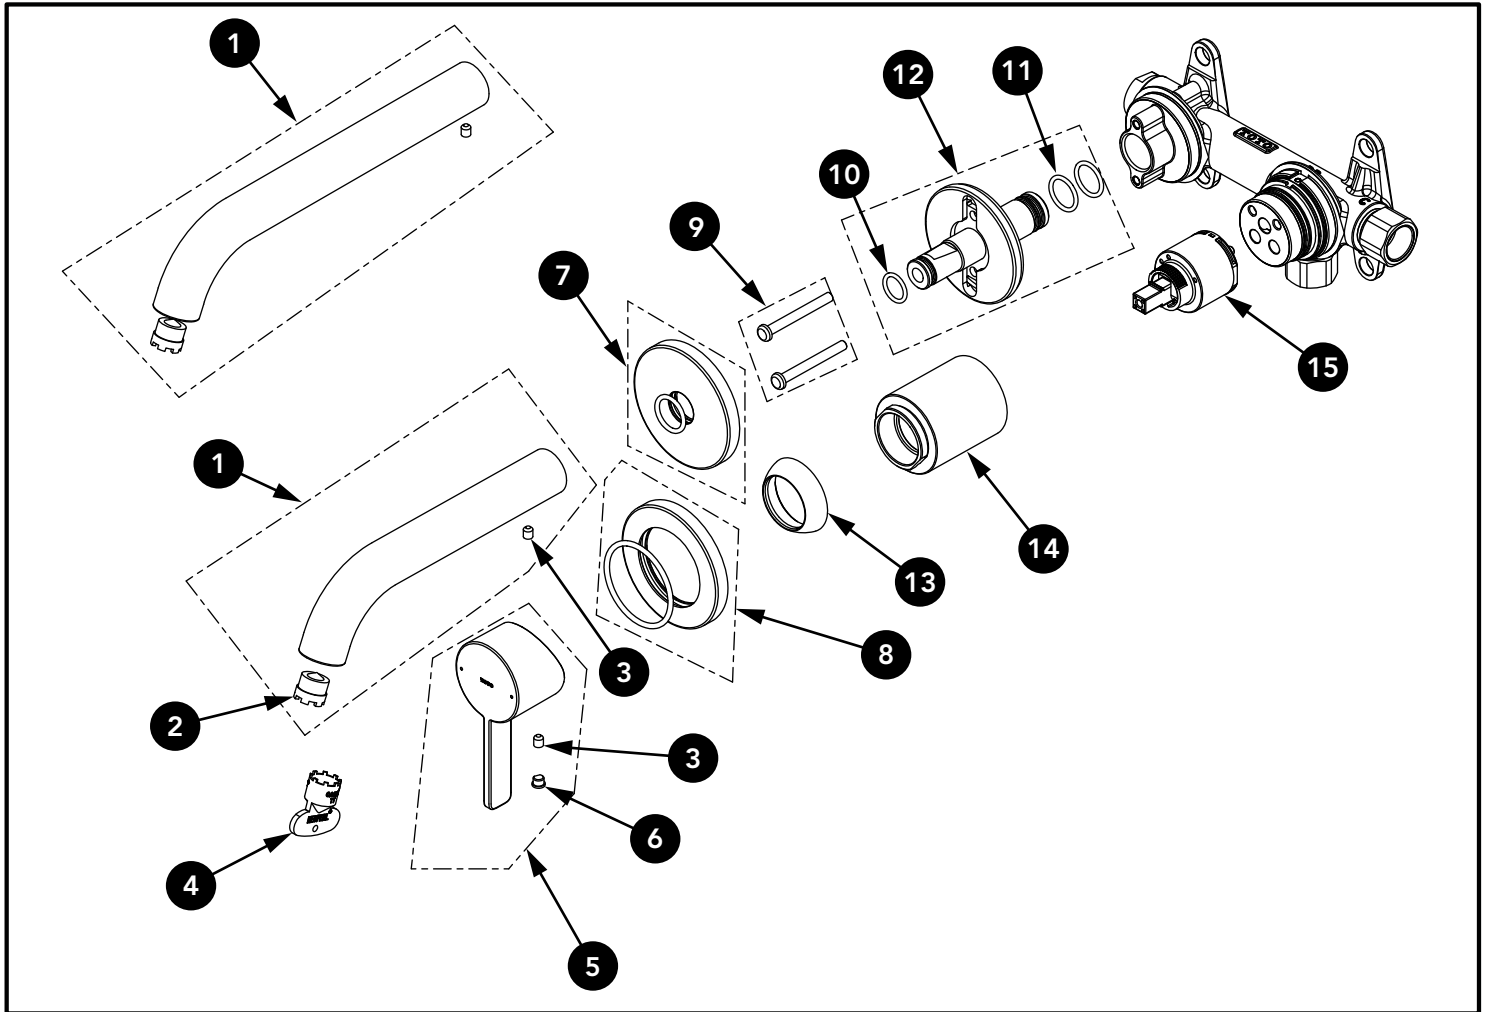

GF Single Handle Lavatory Faucet, Wall-Mount

Item	Part	Description
1	THP5497#\$\$	Spout Assembly S (TLG11307U)
	THP5495#\$\$	Spout Assembly L (TLG11308U)
2	THP5499	1.2gpm Aerator
3	THP5110	Set Screw
4	THP5500	Aerator Key
5	THP5501#\$\$	Handle Assembly
6	THP5296	Plug
7	THP5159#\$\$	Spout Escutcheon
8	THP5160#\$\$	Handle Escutcheon
9	THP5150	Screw x 2
10	THP5151	O-Ring (1pc)
11	THP4070	O-Ring (1pc)
12	THP5153	Spout Adapter
13	THP5111#\$\$	Escutcheon
14	THP5476#\$\$	Outer Sleeve
15	THP5156	Cartridge

* Please specify finish when ordering

LEGEND
#\$\$ = Denotes Finish
#CP = Polished Chrome
#BN = Brushed Nickel
#PN = Polished Nickel