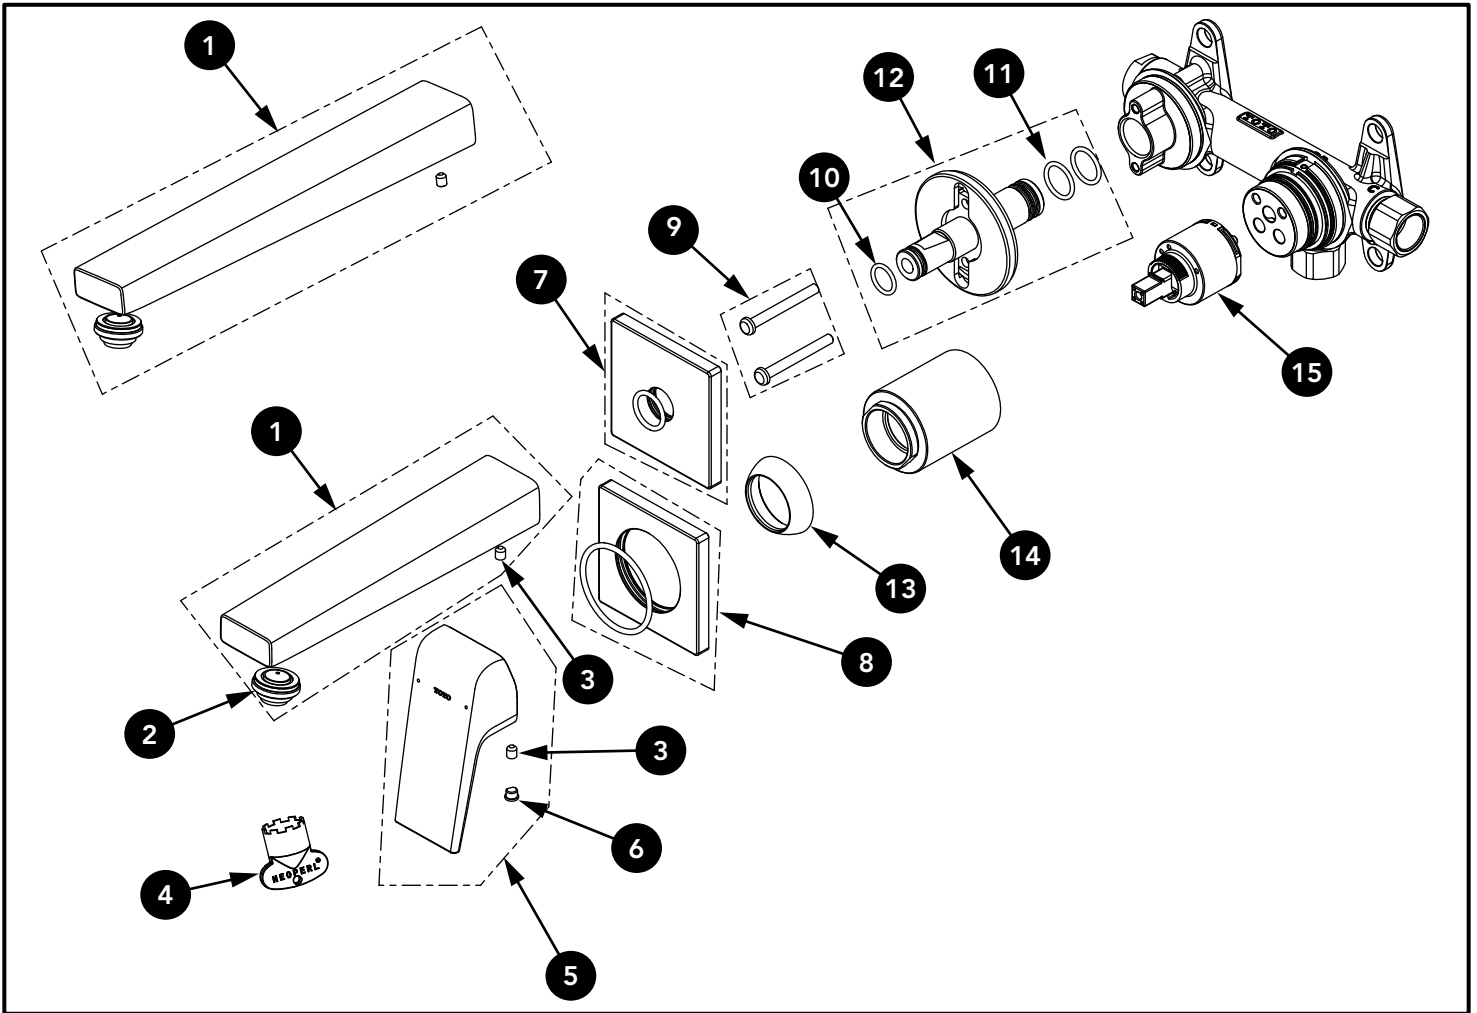

**GB Single Handle Lavatory Faucet, Wall-Mount**

Item	Part	Description
1	THP5492###	Spout Assembly S (TLG10307U)
	THP5490###	Spout Assembly L (TLG10308U)
2	THP5117	1.2gpm Aerator
3	THP5110	Set Screw
4	THP5118	Aerator Key
5	THP5494###	Handle Assembly
6	THP5296	Plug
7	THP5148###	Spout Escutcheon
8	THP5149###	Handle Escutcheon
9	THP5150	Screw x 2
10	THP5151	O-Ring (1pc)
11	THP4070	O-Ring (1pc)
12	THP5153	Spout Adapter
13	THP5111###	Escutcheon
14	THP5476###	Outer Sleeve
15	THP5156	Cartridge

\* Please specify finish when ordering

LEGEND
## = Denotes Finish
#CP = Polished Chrome
#BN = Brushed Nickel
#PN = Polished Nickel