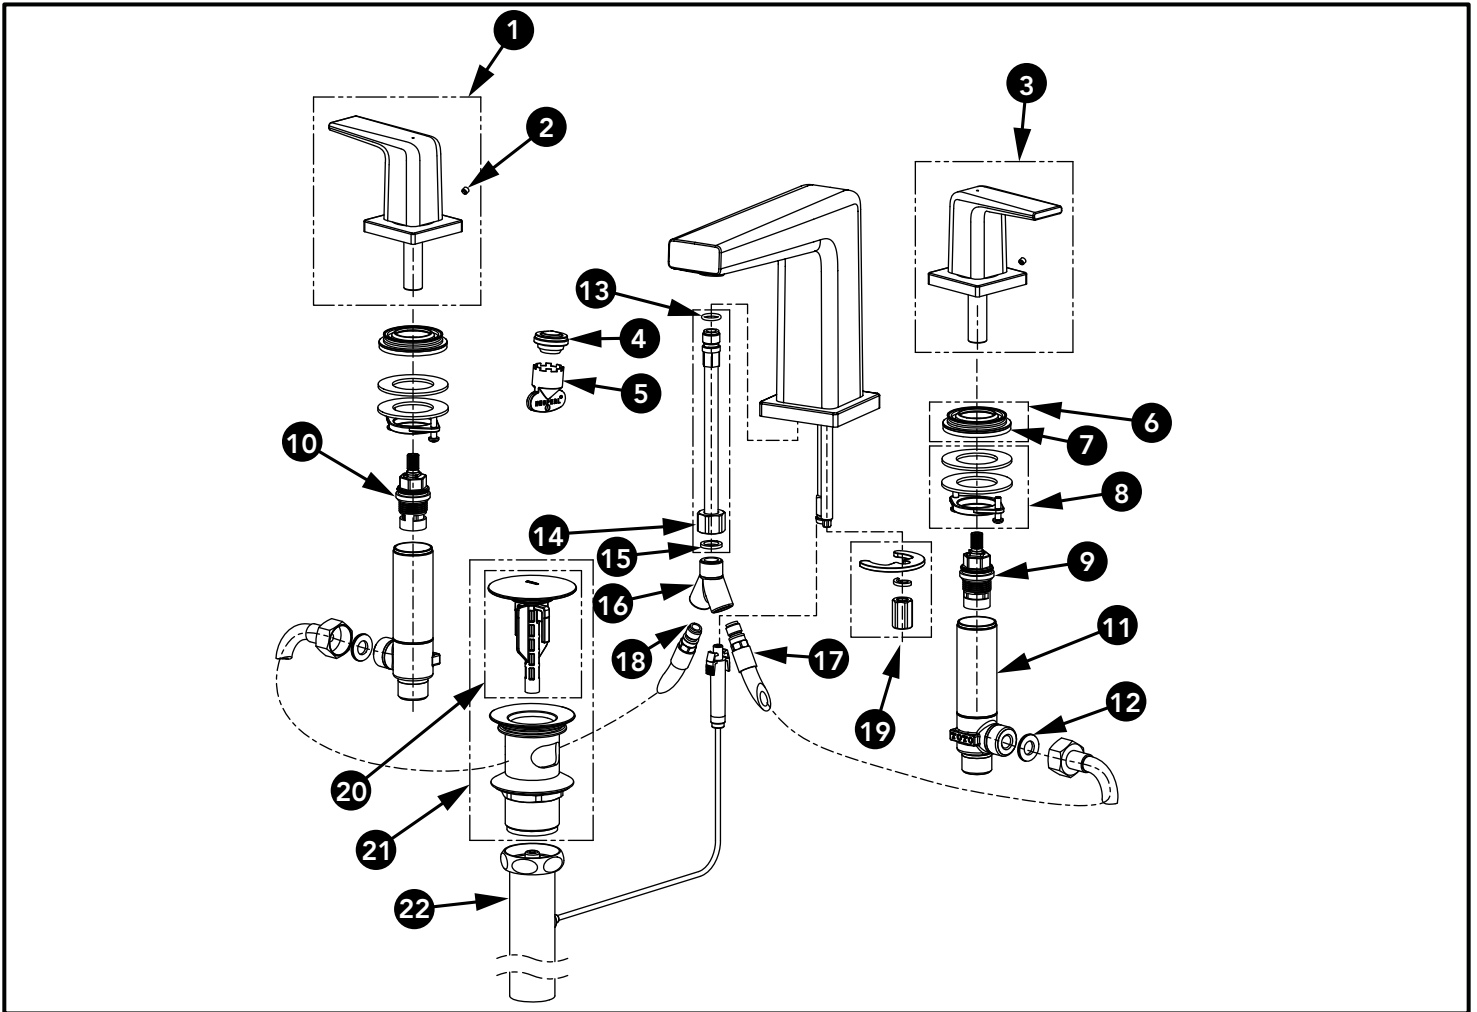

GB Widespread Lavatory Faucet

Item	Part	Description
1	THP5569#\$\$	Handle Assembly (HOT)
2	THP5162	Set Screw
3	THP5570#\$\$	Handle Assembly (COLD)
4	THP5117	1.2gpm Aerator
5	THP5118	Aerator Key
6	THP5165	Collar of Handle Valve
7	THP5166	Foam Gasket of Collar
8	THP5167	Handle Mounting Hardware
9	THP4416	Cartridge, Cold
10	THP4417	Cartridge, Hot
11	THP5460	Valve Body
12	THP5171	Gasket (1pc)
13	THP5421	O-Ring (1pc)
14	THP5573	Connecting Hose
15	THP5574	Gasket (1pc)
16	THP5575	Pipe Adapter
17	THP5172	Supply Hose, Cold
18	THP5173	Supply Hose, Hot
19	THP5120	Spout Mounting Hardware
20	THP5537#\$\$	Plunger
21	THP5538#\$\$	Top Drain Assembly
22	THP5539	Bottom Drain Assembly

* Please specify finish when ordering

LEGEND
\$\$ = Denotes Finish
#CP = Polished Chrome
#BN = Brushed Nickel
#PN = Polished Nickel