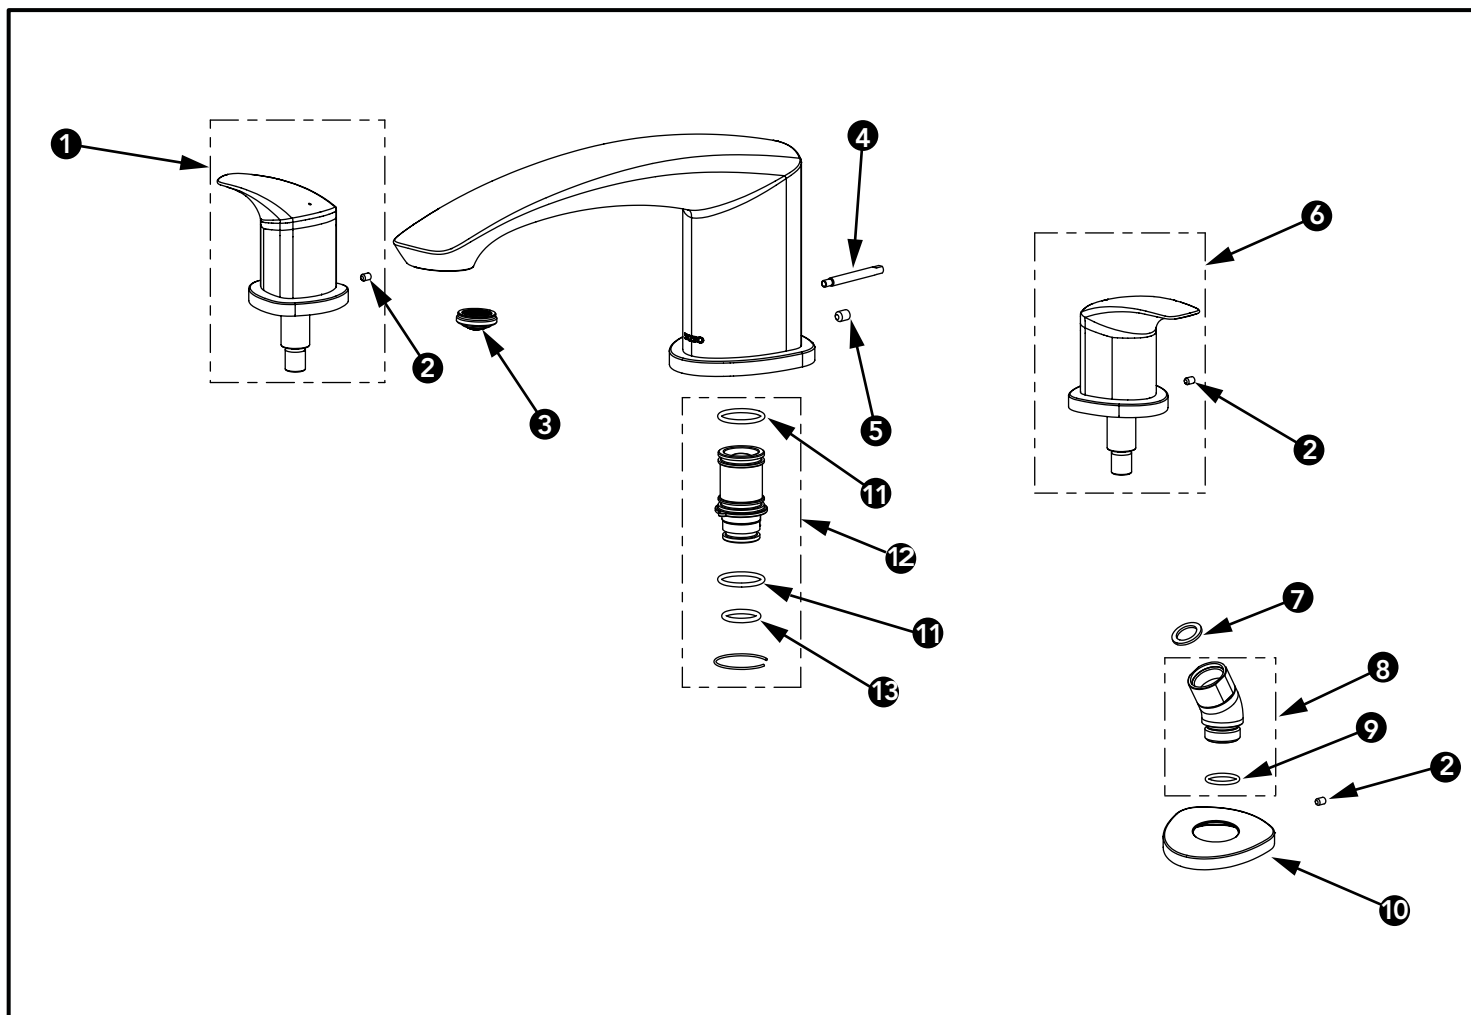

**GM Roman Tub Filler Trim (4-Hole)**

Item	Part	Description
1	THP5451#\$\$	Handle (HOT)
2	THP4365	Set Screw
3	THP5214	Aerator
4	THP5185#\$\$	Diverter Bar
5	THP5429	Set Screw
6	THP5450#\$\$	Handle (COLD)
7	THP4229	Gasket
8	THP5187#\$\$	Elbow
9	THP4070	O-Ring
10	THP5445#\$\$	Escutcheon
11	THP5180	O-Ring
12	THP5190	Valve Connector Set
13	THP5181	O-Ring

LEGEND
\$\$ = Denotes Finish
#CP = Polished Chrome
#BN = Brushed Nickel

MADE TO ORDER
\$\$ = Denotes Finish
#PN = Polished Nickel
#PFG = Polished French Gold
#PBR = Polished Bronze
#MBL = Matte Black