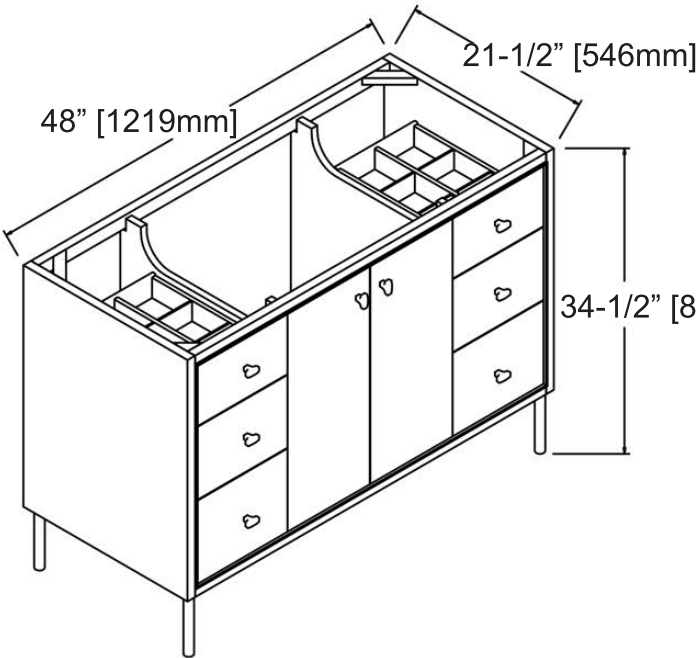

Bravo

1550-V48 48" Vanity

SPECIFICATION SHEET

Features

Materials: Oak Solids / Oak Veneers

Door: 2

Hinges: Fully concealed, Soft closing

Shelf: 1 (pull-out)

Drawer: 3

Drawer Box: 1/2" Solids, 4-sided English Dovetail

Drawer Glides: Soft closing, Undermount

Top two drawers: Complete with removable dividers

Shelf includes: Build-in power station with 2 AC outlets, 2 USB ports, power switch and built-in styling station with 1 metal ring to hold hair dryer and 1 metal cup to hold curling/flat iron