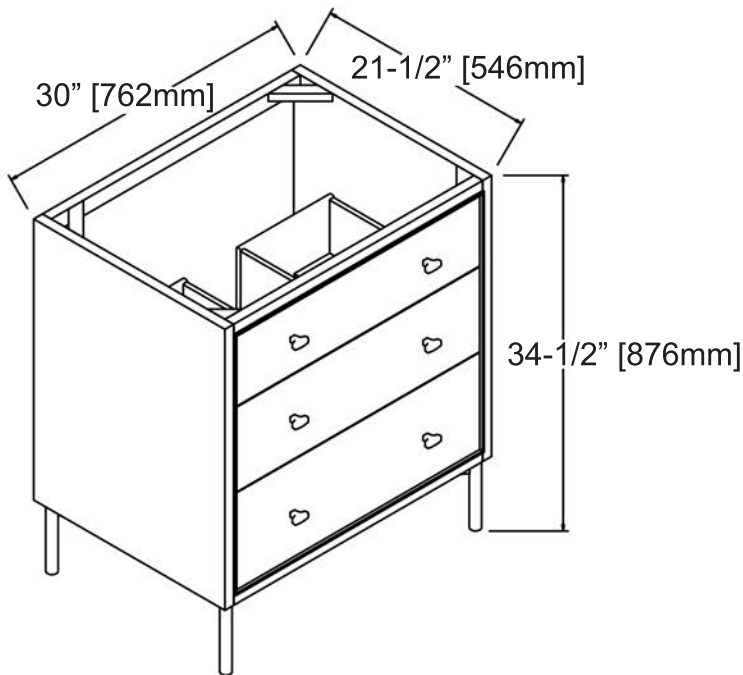

Bravo

1550-V30 30" Vanity

SPECIFICATION SHEET

Features

Materials: Oak Solids / Oak Veneers
 Hinges: Fully concealed, Soft closing
 Drawer: 2
 Drawer Box: 1/2" Solids, 4-sided English Dovetail
 Drawer Glides: Soft closing, Undermount
 Hardware: Matte Black