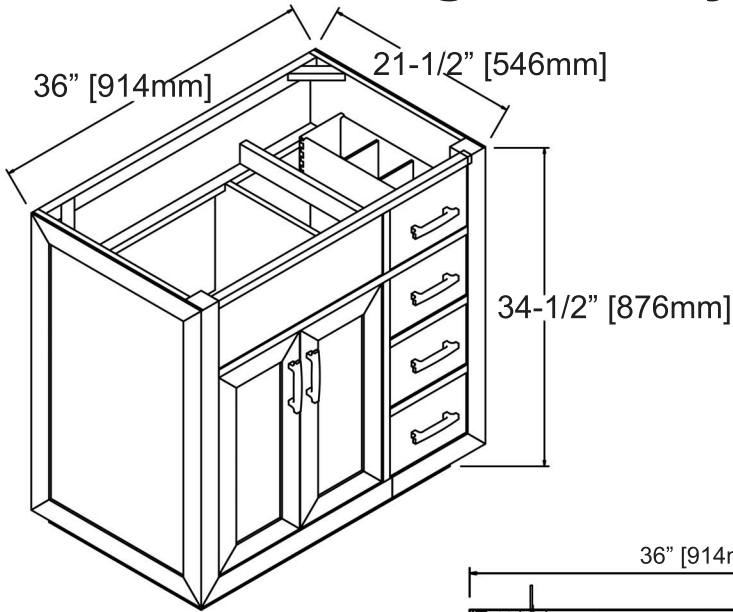

Brookings

1552-V36R 36" Drawer-Right Vanity

SPECIFICATION SHEET

Features

Materials: White Oak Solids / White Oak Veneers
 Hinges: Fully concealed, Soft closing
 Door: 2
 Shelf: 1 (pull-out)
 Drawer: 4
 Drawer Box: 1/2" Solids, 4-sided English Dovetail
 Drawer Glides: Soft closing, Undermount
 Top drawer: Includes removable dividers
 Shelf includes: Built-in power station with 2 AC outlets, 2 USB ports, power switch
 Hardware: Polished Chrome (c-c=4"/102mm)