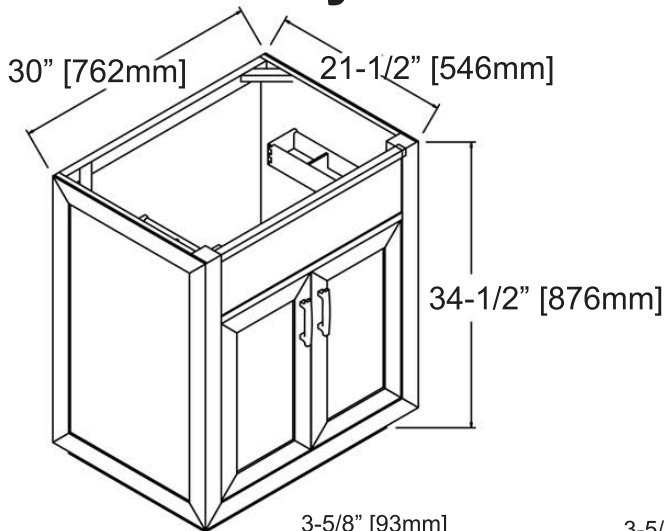

Brookings

1552-V30 30" Vanity

SPECIFICATION SHEET

Features

Materials: White Oak Solids / White Oak Veneers
 Hinges: Fully concealed, Soft closing
 Door: 2
 Shelf: 1 (fixed)
 Drawer: 2 (1 concealed)
 Drawer Box: 1/2" Solids, 4-sided English Dovetail
 Drawer Glides: Soft closing, Undermount
 Top drawer: Includes removable dividers
 Shelf includes: Built-in power station with 2 AC outlets, 2 USB ports, power switch
 Hardware: Polished Chrome (c-c=4"/102mm)