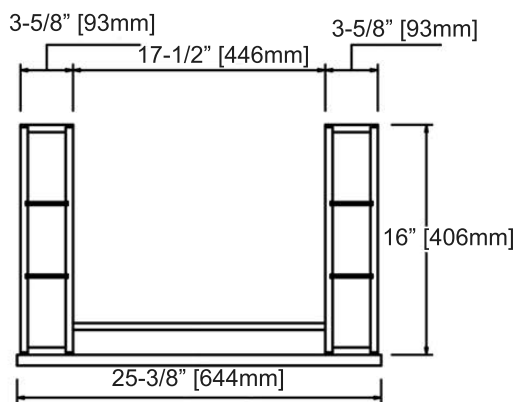

Brookings

1552-V30 30" Vanity

SPECIFICATION SHEET

Features

Materials: White Oak Solids / White Oak Veneers
 Hinges: Fully concealed, Soft closing
 Door: 2
 Shelf: 1 (fixed)
 Drawer: 2 (1 concealed)
 Drawer Box: 1/2" Solids, 4-sided English Dovetail
 Drawer Glides: Soft closing, Undermount
 Top drawer: Includes removable dividers
 Shelf includes: Built-in power station with 2 AC outlets, 2 USB ports, power switch
 Hardware: Polished Chrome (c-c=4"/102mm)