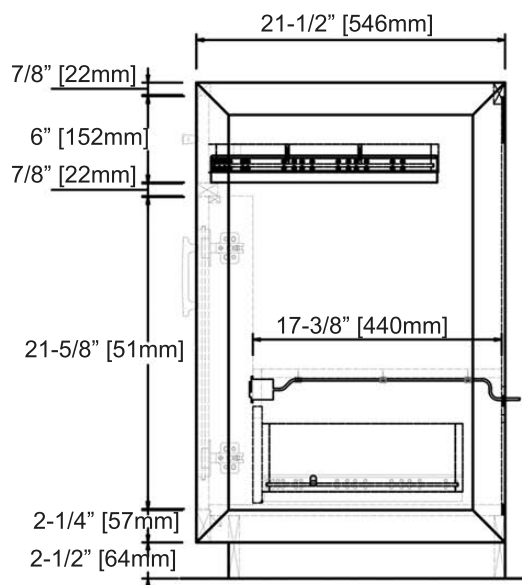

Brookings

1552-V30 30" Vanity

SPECIFICATION SHEET

Features

Materials: White Oak Solids / White Oak Veneers
 Hinges: Fully concealed, Soft closing
 Door: 2
 Shelf: 1 (fixed)
 Drawer: 2 (1 concealed)
 Drawer Box: 1/2" Solids, 4-sided English Dovetail
 Drawer Glides: Soft closing, Undermount
 Top drawer: Includes removable dividers
 Shelf includes: Built-in power station with 2 AC outlets, 2 USB ports, power switch
 Hardware: Polished Chrome (c-c=4"/102mm)