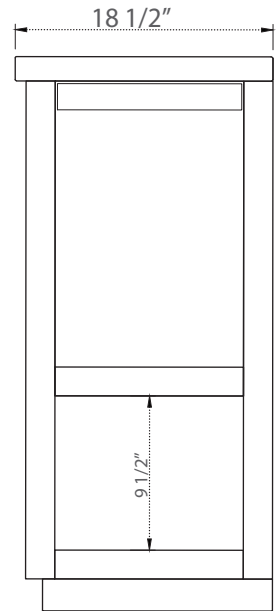

# SPECIFICATION

SKU CODE:

S04-24-GY

COLLECTION: Klein

DIMENSIONS: W 24 1/2" | D 18 1/2" | H 34"