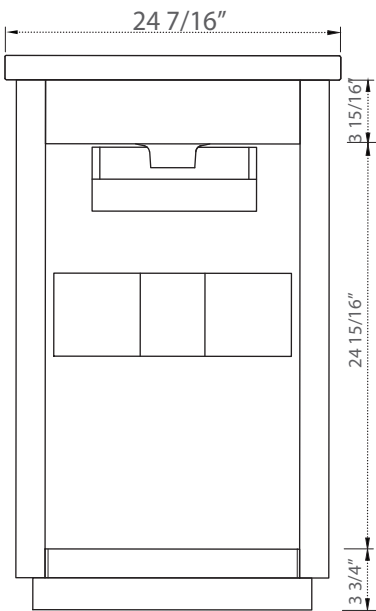

# SPECIFICATION

SKU CODE:

S04-24-GY

COLLECTION: Klein

DIMENSIONS: W 24 1/2" | D 18 1/2" | H 34"