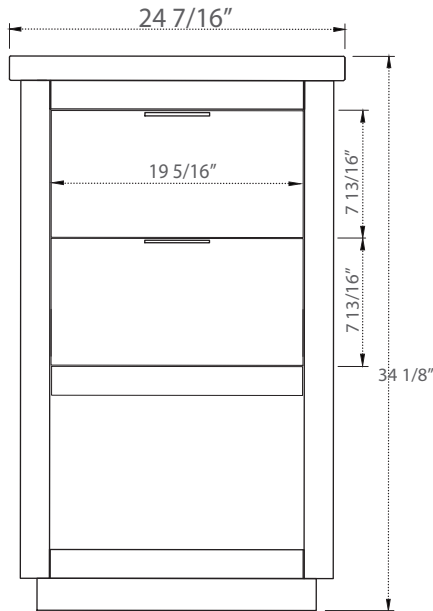

# SPECIFICATION

SKU CODE:

S04-24-GY

COLLECTION: Klein

DIMENSIONS: W 24 1/2" | D 18 1/2" | H 34"