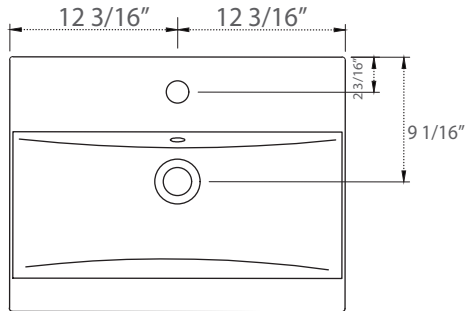

# SPECIFICATION

SKU CODE:

S04-24-GY

COLLECTION: Klein

DIMENSIONS: W 24 1/2" | D 18 1/2" | H 34"