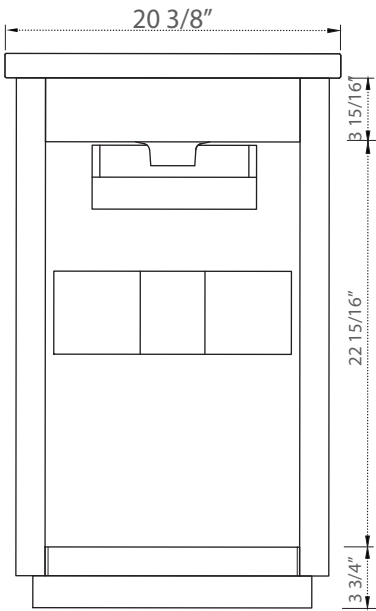

# SPECIFICATION

SKU CODE:

S04-20-WT

COLLECTION: Klein

DIMENSIONS: W 20 3/8" | D 15 11/16" | H 34"