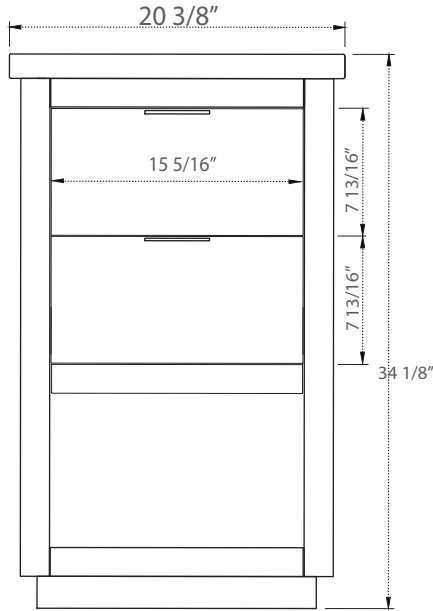

# SPECIFICATION

SKU CODE:

S04-20-WT

COLLECTION: Klein

DIMENSIONS: W 20 3/8" | D 15 11/16" | H 34"