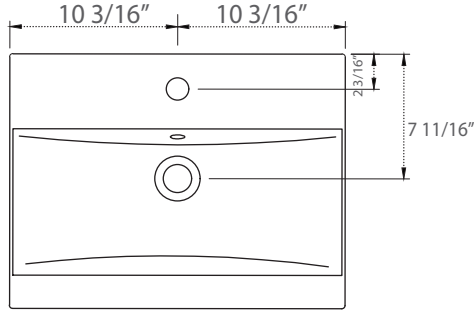

# SPECIFICATION

SKU CODE:

S04-20-WT

COLLECTION: Klein

DIMENSIONS: W 20 3/8" | D 15 11/16" | H 34"