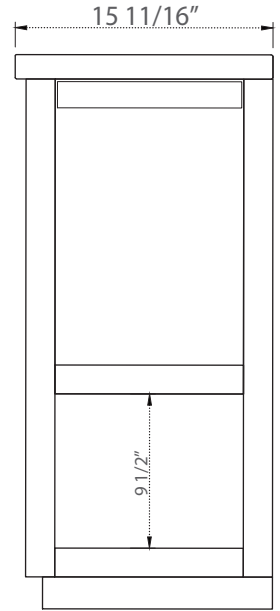

# SPECIFICATION

SKU CODE:

S04-20-WT

COLLECTION: Klein

DIMENSIONS: W 20 3/8" | D 15 11/16" | H 34"