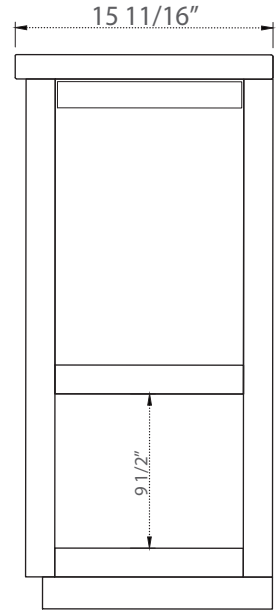

SPECIFICATION

SKU CODE:

S04-20-BLU

COLLECTION: Klein

DIMENSIONS: W 20 3/8" | D 15 11/16" | H 34"

PRODUCT OVERVIEW

- Solid hardwood cabinet
- Blue Finish
- Soft closing cabinet drawers
- Two Drawers
- Satin Brass Hardware