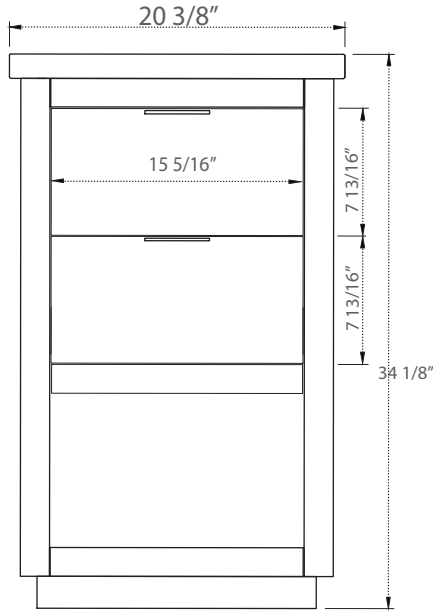

SPECIFICATION

SKU CODE:

S04-20-BLU

COLLECTION: Klein

DIMENSIONS: W 20 3/8" | D 15 11/16" | H 34"

PRODUCT OVERVIEW

- Solid hardwood cabinet
- Blue Finish
- Soft closing cabinet drawers
- Two Drawers
- Satin Brass Hardware