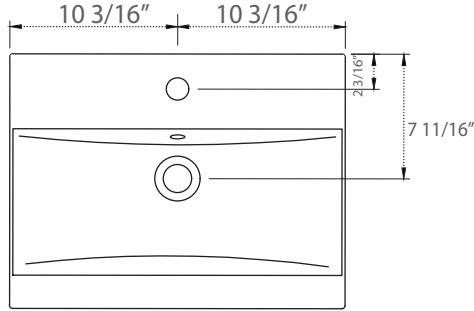

SPECIFICATION

SKU CODE:

S04-20-BLU

COLLECTION: Klein

DIMENSIONS: W 20 3/8" | D 15 11/16" | H 34"

PRODUCT OVERVIEW

- Solid hardwood cabinet
- Blue Finish
- Soft closing cabinet drawers
- Two Drawers
- Satin Brass Hardware