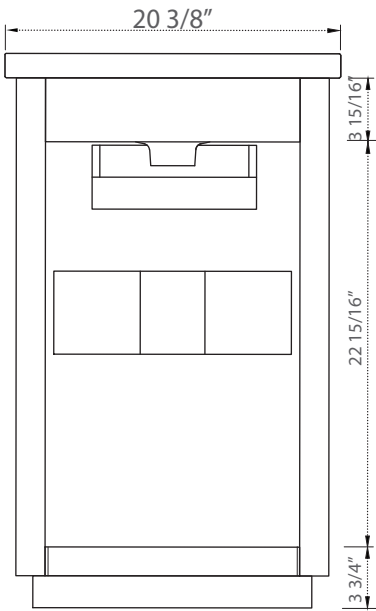

SPECIFICATION

SKU CODE:

S04-20-BLU

COLLECTION: Klein

DIMENSIONS: W 20 3/8" | D 15 11/16" | H 34"

PRODUCT OVERVIEW

- Solid hardwood cabinet
- Blue Finish
- Soft closing cabinet drawers
- Two Drawers
- Satin Brass Hardware