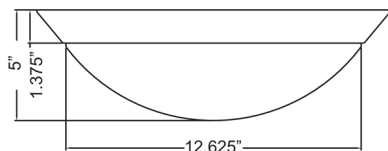

Model No :: **20626LEDSWACD-BS/OPL**
Name :: **Cobalt**

WHITE AND COLOR TUNING

Project Name :: _____
Location :: _____
Type :: _____
Quantity :: _____
Notes :: _____

Product Information

Product ID :: 20626
UPC Code :: 641594227765
Mounting Type :: Ceiling
Finish :: Brushed Steel (BS)
Diffuser :: Opal (OPL)
Alt. Finishes :: White (WH)
Alt. Diffusers :: N/A

Product Dimensions

Fixture	Canopy
Length :: N/A	Length :: N/A
Width :: N/A	Width :: N/A
Diameter :: 15"	Diameter :: 15"
Extension :: N/A	Height :: 1.5"
Height :: 5"	
Overall Height :: N/A Max.	

Technical Specifications

Qualifications

Location Rating :: Damp
Certification :: cULus
IES File :: No
JA8 Compliant :: No
Title 20 Compliant :: N/A
Energy Star :: No
ADA Compliant :: No
Marine Grade :: No
Emergency Lighting :: No
Warranty :: 3 Year Limited

Specifications

Frame Material :: Steel
Diffuser Material :: Glass
Voltage :: 120-240v
Lamping Type :: Dedicated LED
Lamping Base :: Smart SSL
Lamp Quantity :: 1
Lamp Wattage :: 25 W
Total Wattage :: 25 W
Lamps Included :: Yes
J-Box Type :: Standard

Photometrics

CCT :: 2000-6500
CRI :: 90
Wattage :: 25 W
Nominal Lumens :: 2000
Delivered Lumens :: N/A

Recommended Dimmers

(Remote Control) Philips Hue Wireless Dimmer Provided

Custom Options :: Color Tuning, Smart Lighting; **Additional Items** :: Philips Hue connects to other smart devices and services (e.g. voice control), which is enabled by the Philips Hue bridge. (Sold Separately)

Line Drawing #1

IES File

Image Not Available

Toll Free 800-828-5483 or www.AccessLighting.com

14410 Myford Road, Irvine, CA 92606

The information provided is subject to change without notice. ©2018 Access Lighting Corporation. All Rights Reserved
Rev. 201902 Filename:: 20626LEDSWACD-BS_OPL.pdf