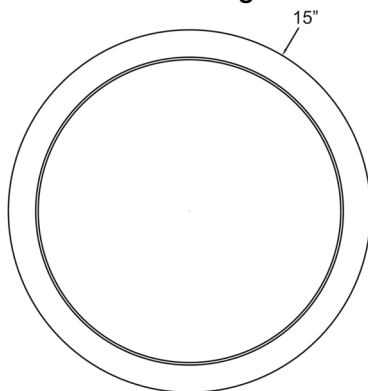

Product Information

Product ID :: 20626
 UPC Code :: 641594227765
 Mounting Type :: Ceiling
 Finish :: Brushed Steel (BS)
 Diffuser :: Opal (OPL)
 Alt. Finishes :: White (WH)
 Alt. Diffusers :: N/A

Product Dimensions

Fixture	Canopy
Length :: N/A	Length :: N/A
Width :: N/A	Width :: N/A
Diameter :: 15"	Diameter :: 15"
Extension :: N/A	Height :: 1.5"
Height :: 5"	
Overall Height :: N/A Max.	

Technical Specifications

Qualifications

Line Drawing #1

Line Drawing #2

IES File

Image Not Available

Toll Free 800-828-5483 or www.AccessLighting.com

14410 Myford Road, Irvine, CA 92606

The information provided is subject to change without notice. ©2018 Access Lighting Corporation. All Rights Reserved
 Rev. 201902 Filename:: 20626LEDSWACD-BS_OPL.pdf