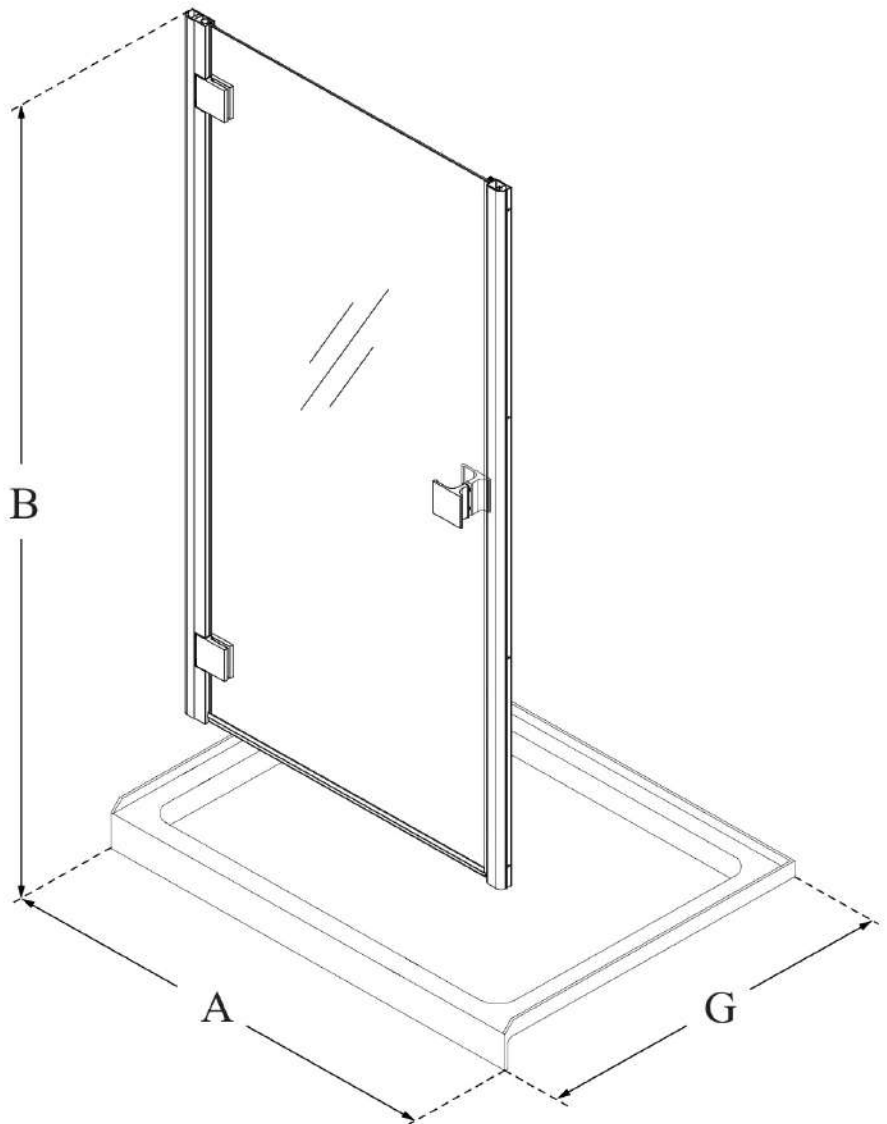

MODEL INFORMATION

DL-533636

LUMEN

DreamLine Lumen 36 in. D x 36 in. W by 74 3/4 in. H Hinged Shower Door and SlimLine Shower Base Kit

KIT CONTENTS:

- SHOWER DOOR
- SHOWER BASE

CONFIGURATION DIMENSIONS:

A: 36 in.
KIT WIDTH

B: 74 3/4 in.
KIT HEIGHT

G: 36 in.
KIT DEPTH

AVAILABLE DRAIN LOCATIONS:
- CENTER

For precise drain location, please refer to the included base technical drawing

DreamLine reserves the right to update or modify the hardware or materials pictured without prior notice for the purpose of product improvement and customer satisfaction.

© 2018 DreamLine. All rights reserved.

DL-533642

LUMEN

DreamLine Lumen 36 in. D x 42 in.
W by 74 3/4 in. H Hinged Shower
Door and SlimLine Shower Base
Kit

KIT CONTENTS:

- SHOWER DOOR
- SHOWER BASE

CONFIGURATION DIMENSIONS:

A: 42 in.
KIT WIDTH

B: 74 3/4 in.
KIT HEIGHT

G: 36 in.
KIT DEPTH

AVAILABLE DRAIN LOCATIONS:
- CENTER

For precise drain location, please refer to the
included base technical drawing

DreamLine reserves the right to update or modify the hardware or materials pictured
without prior notice for the purpose of product improvement and customer satisfaction.