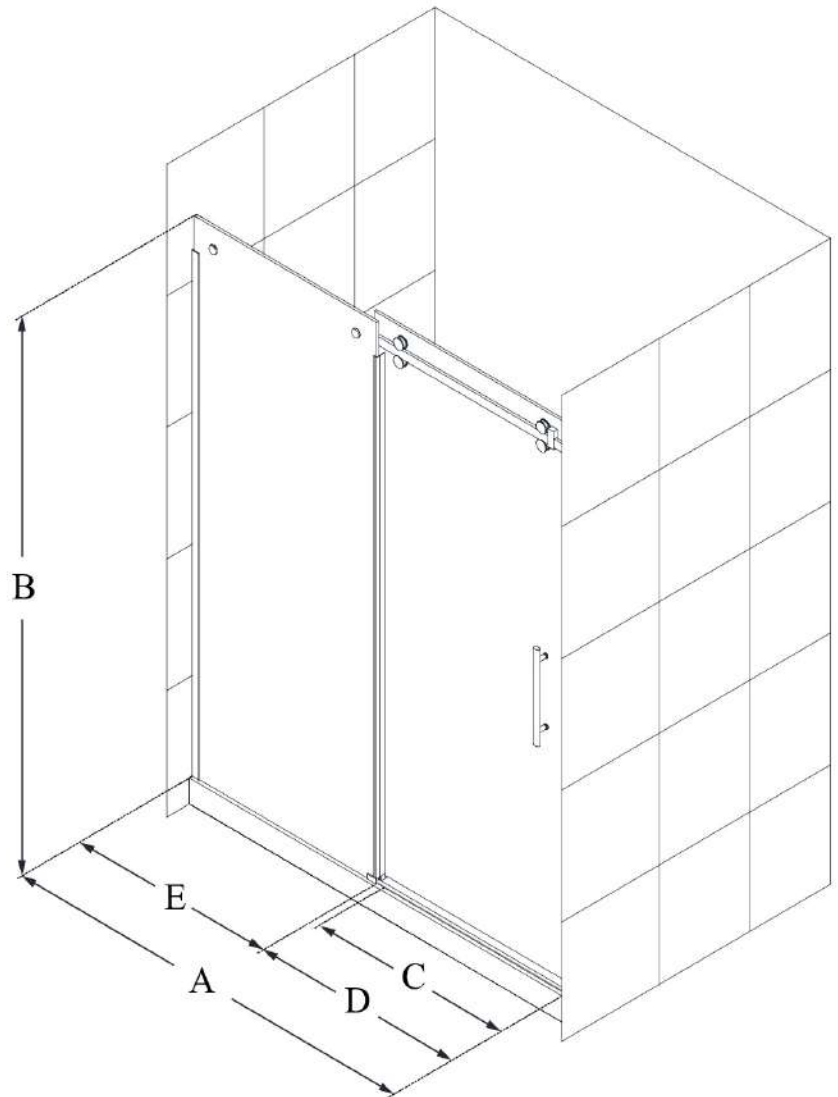

MODEL INFORMATION

SHDR-6548760

ENIGMA SKY

DreamLine Enigma Sky 44-48 in. W x 76 in. H Frameless Sliding Shower Door

SLIDING DOOR

CONFIGURATION DIMENSIONS:

A: 44 - 48 in.

MODEL WIDTH

B: 76 in.

MODEL HEIGHT

C: 15 3/8 - 19 3/8 in.

ACCESS WIDTH

D: 26 in.

DOOR WIDTH

E: 23 1/8 in.

INLINE PANEL WIDTH

MODEL INFORMATION

SHDR-6560760

ENIGMA SKY

DreamLine Enigma Sky 56-60 in. W x 76 in. H Frameless Sliding Shower Door

SLIDING DOOR

CONFIGURATION DIMENSIONS:

A: 56 - 60 in.

MODEL WIDTH

B: 76 in.

MODEL HEIGHT

C: 21 3/8 - 25 3/8 in.

ACCESS WIDTH

D: 32 5/8 in.

DOOR WIDTH

E: 28 1/8 in.

INLINE PANEL WIDTH