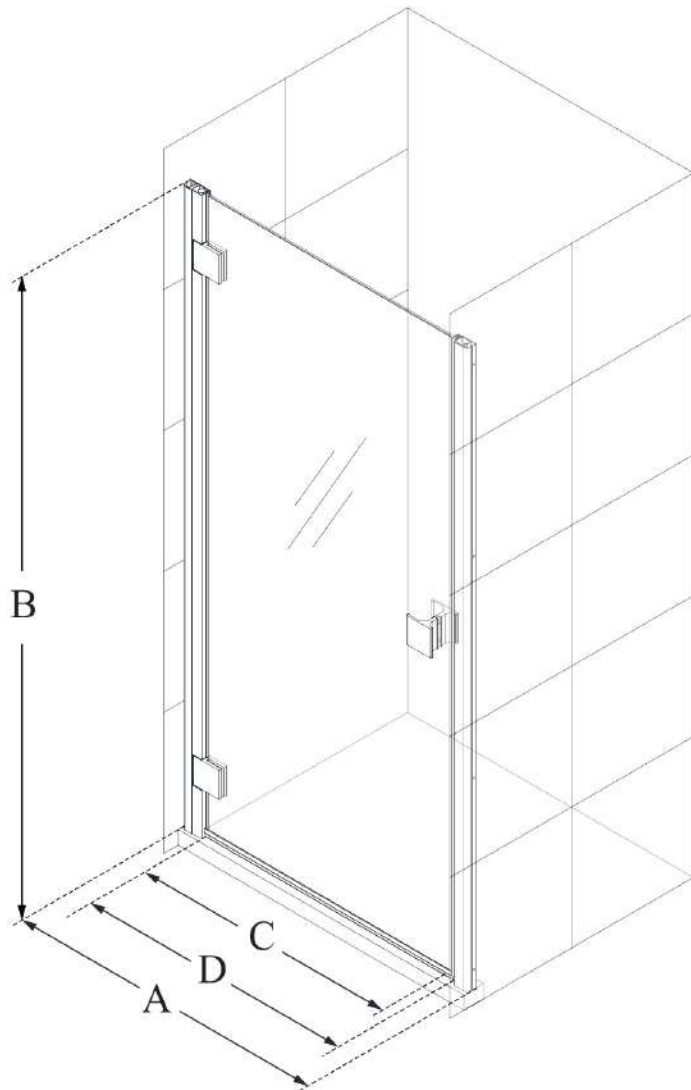

MODEL INFORMATION

SHDR-5334720

LUMEN

DreamLine Lumen 34 - 35 in. W
by 72 in. H Semi-Frameless Pivot
Shower Door

PIVOT DOOR

CONFIGURATION DIMENSIONS:

A: 34 - 35 in.

MODEL WIDTH

B: 72 in.

MODEL HEIGHT

C: 29 1/2 - 30 1/2 in.

ACCESS WIDTH

D: 29 9/16 in.

DOOR WIDTH

DreamLine reserves the right to update or modify the hardware or materials pictured without prior notice for the purpose of product improvement and customer satisfaction.