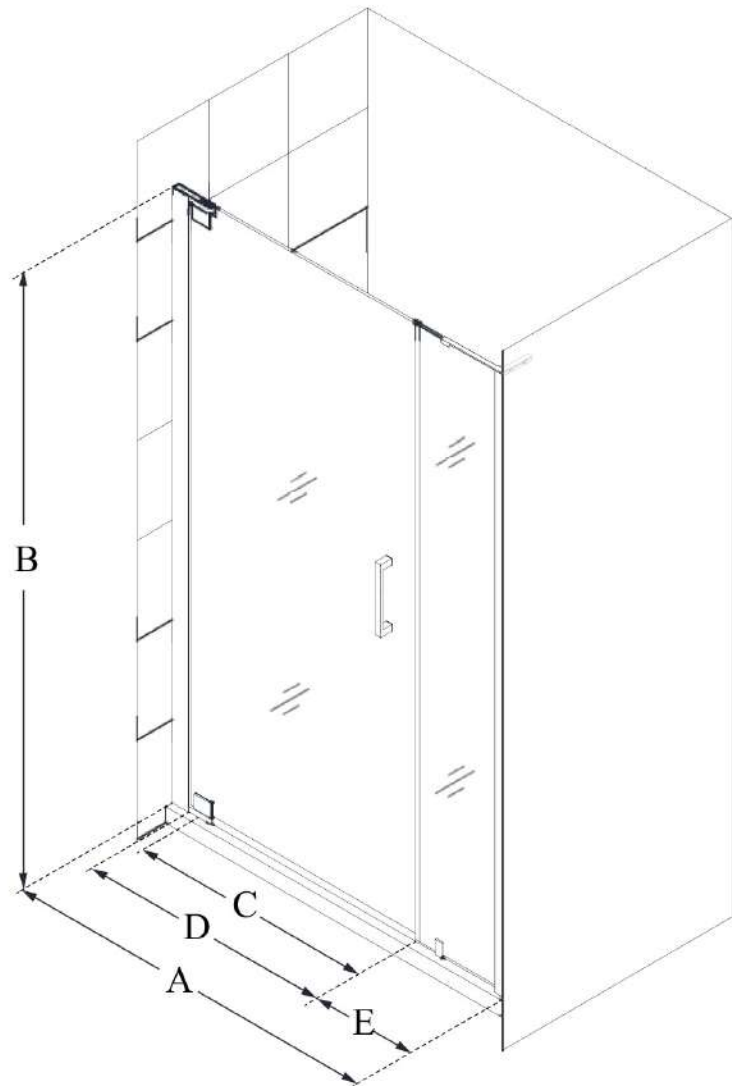

## SHDR-4334120 ELEGANCE-LS

DreamLine Elegance-LS 44 - 46 in. W x 72 in. H Frameless Pivot Shower Door

PIVOT DOOR

### CONFIGURATION DIMENSIONS:

**A: 44 in. - 46 in.**

MODEL WIDTH

**B: 72 in.**

MODEL HEIGHT

**C: 26 1/2 in.**

ACCESS WIDTH

**D: 29 1/2 in.**

DOOR WIDTH

**E: 12 in.**

INLINE PANEL WIDTH

DreamLine reserves the right to update or modify the hardware or materials pictured without prior notice for the purpose of product improvement and customer satisfaction.

### CONFIGURATION DIMENSIONS:

**A: 45 3/4 in. - 47 3/4 in.**

MODEL WIDTH

**B: 72 in.**

MODEL HEIGHT

**C: 28 1/4 in.**

ACCESS WIDTH

**D: 31 1/4 in.**