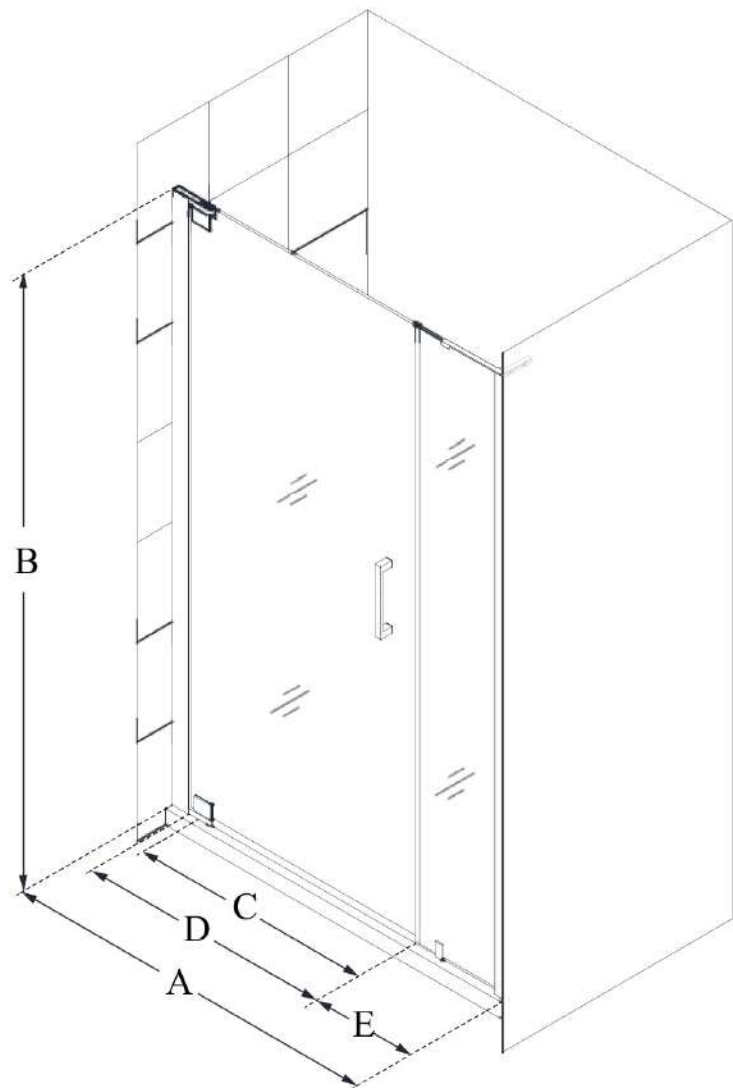

### CONFIGURATION DIMENSIONS:

**A: 35 1/4 in. - 37 1/4 in.**

MODEL WIDTH

**B: 72 in.**

MODEL HEIGHT

**C: 17 3/4 in.**

ACCESS WIDTH

**D: 20 3/4 in.**

## SHDR-4335120 ELEGANCE-LS

DreamLine Elegance-LS 45 3/4 -  
47 3/4 in. W x 72 in. H Frameless  
Pivot Shower Door

PIVOT DOOR

### CONFIGURATION DIMENSIONS:

**A: 45 3/4 in. - 47 3/4 in.**

MODEL WIDTH

**B: 72 in.**

MODEL HEIGHT

**C: 28 1/4 in.**

ACCESS WIDTH

**D: 31 1/4 in.**

DOOR WIDTH

**E: 12 in.**

INLINE PANEL WIDTH

DreamLine reserves the right to update or modify the hardware or materials pictured without prior notice for the purpose of product improvement and customer satisfaction.