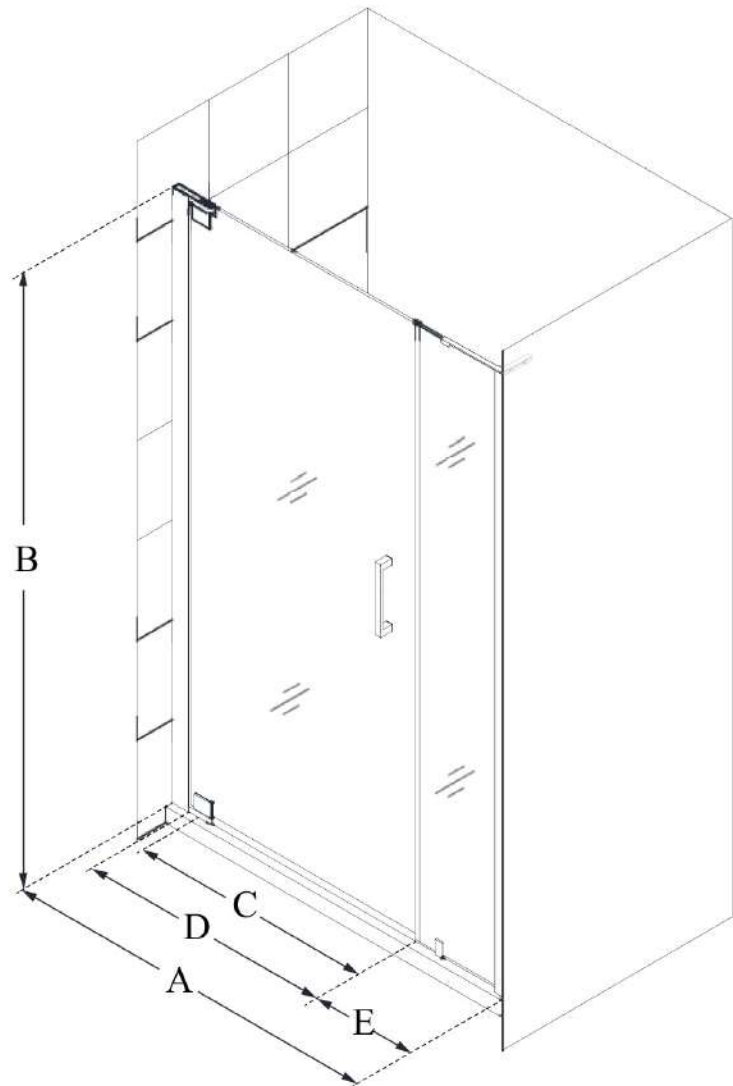

### CONFIGURATION DIMENSIONS:

**A: 35 1/4 in. - 37 1/4 in.**

MODEL WIDTH

**B: 72 in.**

MODEL HEIGHT

**C: 17 3/4 in.**

ACCESS WIDTH

**D: 20 3/4 in.**

## SHDR-4332120 ELEGANCE-LS

DreamLine Elegance-LS 42 1/4 -  
44 1/4 in. W x 72 in. H Frameless  
Pivot Shower Door

PIVOT DOOR

### CONFIGURATION DIMENSIONS:

**A: 42 1/4 in. - 44 1/4 in.**

MODEL WIDTH

**B: 72 in.**

MODEL HEIGHT

**C: 24 3/4**

ACCESS WIDTH

**D: 27 3/4 in.**

DOOR WIDTH

**E: 12 in.**

INLINE PANEL WIDTH

DreamLine reserves the right to update or modify the hardware or materials pictured without prior notice for the purpose of product improvement and customer satisfaction.