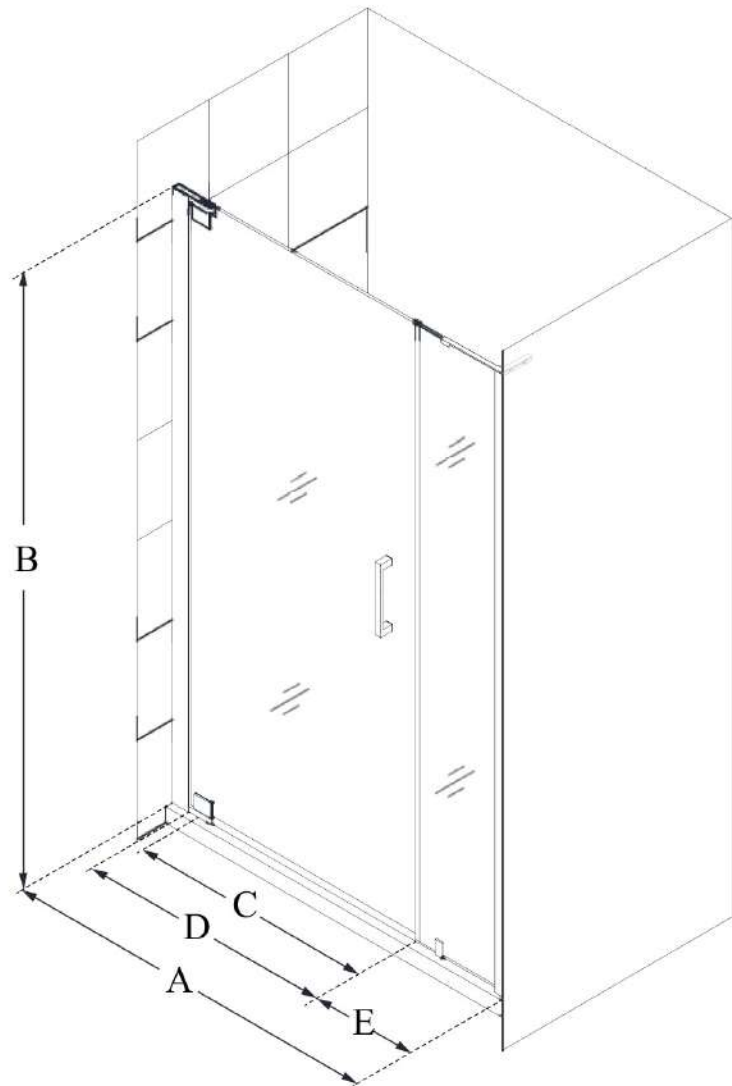

### CONFIGURATION DIMENSIONS:

**A: 35 1/4 in. - 37 1/4 in.**

MODEL WIDTH

**B: 72 in.**

MODEL HEIGHT

**C: 17 3/4 in.**

ACCESS WIDTH

**D: 20 3/4 in.**

## SHDR-4327120 ELEGANCE-LS

DreamLine Elegance-LS 37 - 39 in. W x 72 in. H Frameless Pivot Shower Door

PIVOT DOOR

### CONFIGURATION DIMENSIONS:

**A: 37 in. - 39 in.**

MODEL WIDTH

**B: 72 in.**

MODEL HEIGHT

**C: 19 1/2 in.**

ACCESS WIDTH

**D: 22 1/2 in.**

DOOR WIDTH

**E: 12 in.**

INLINE PANEL WIDTH

DreamLine reserves the right to update or modify the hardware or materials pictured without prior notice for the purpose of product improvement and customer satisfaction.