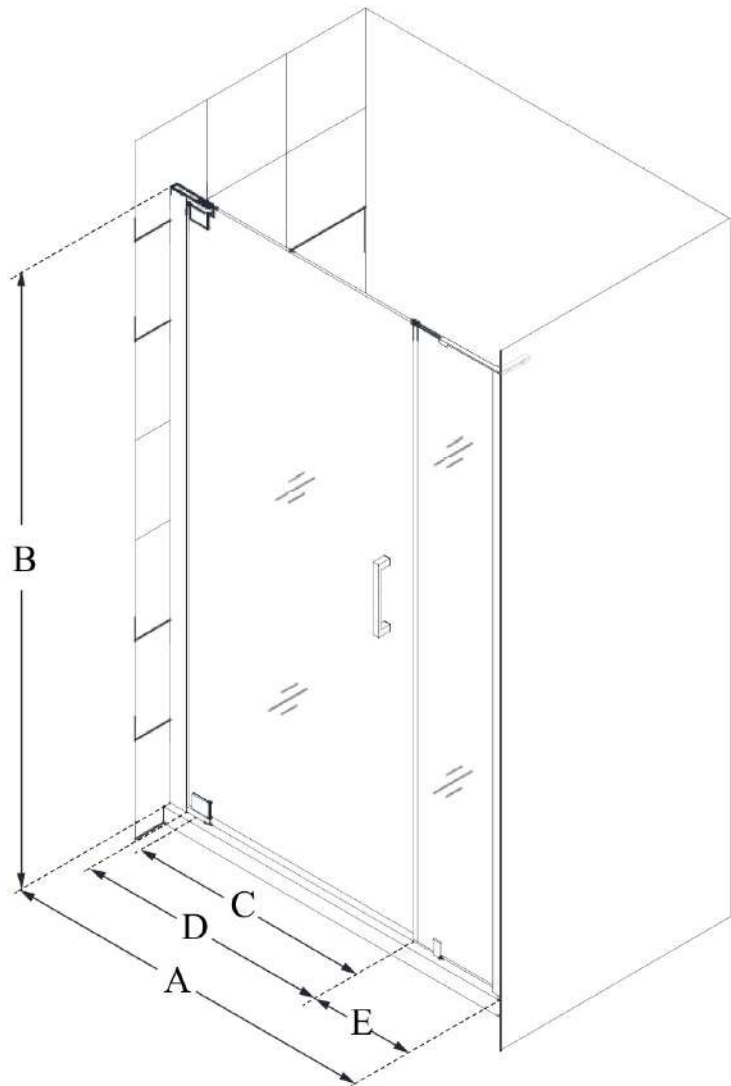

## ELEGANCE-LS

DreamLine Elegance-LS 35 1/4 - 37 1/4 in. W x 72 in. H Frameless Pivot Shower Door

**PIVOT DOOR**

### CONFIGURATION DIMENSIONS:

**A: 35 1/4 in. - 37 1/4 in.**

MODEL WIDTH

**B: 72 in.**

MODEL HEIGHT

**C: 17 3/4 in.**

ACCESS WIDTH

**D: 20 3/4 in.**

DOOR WIDTH

**E: 12 in.**

INLINE PANEL WIDTH

DreamLine reserves the right to update or modify the hardware or materials pictured without prior notice for the purpose of product improvement and customer satisfaction.

### CONFIGURATION DIMENSIONS:

**A: 37 in. - 39 in.**

MODEL WIDTH

**B: 72 in.**

MODEL HEIGHT

**C: 19 1/2 in.**

ACCESS WIDTH

**D: 22 1/2 in.**