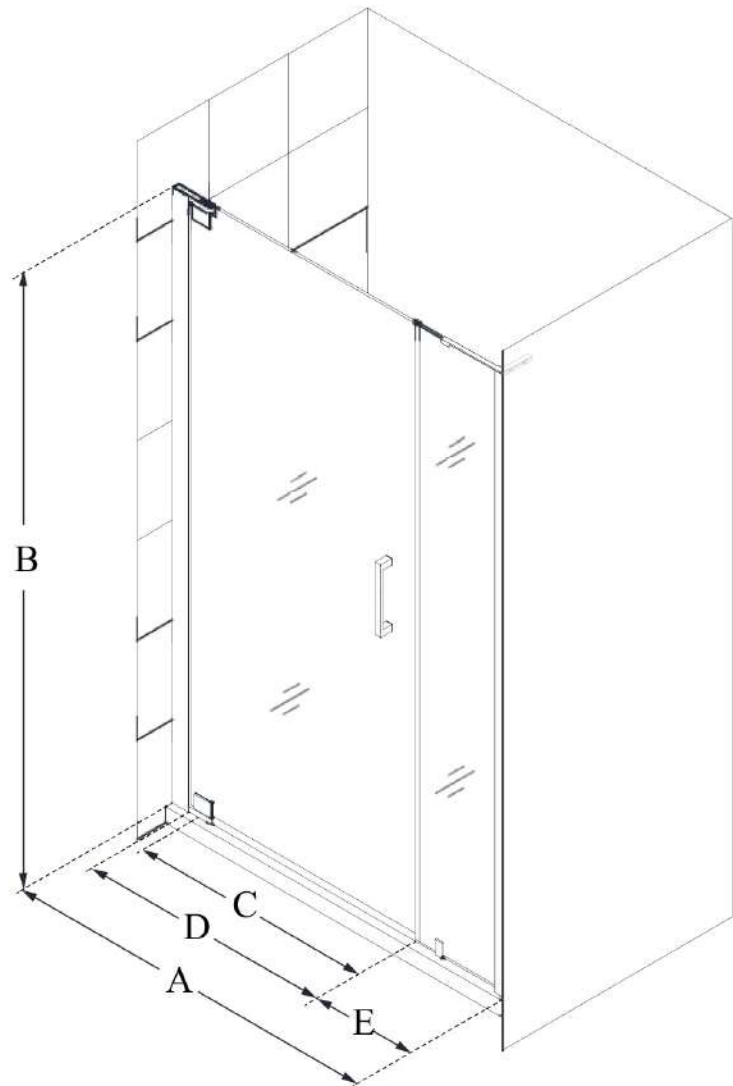

### CONFIGURATION DIMENSIONS:

**A: 35 1/4 in. - 37 1/4 in.**

MODEL WIDTH

**B: 72 in.**

MODEL HEIGHT

**C: 17 3/4 in.**

ACCESS WIDTH

**D: 20 3/4 in.**

## SHDR-4330120 ELEGANCE-LS

DreamLine Elegance-LS 40 1/2 -  
42 1/2 in. W x 72 in. H Frameless  
Pivot Shower Door

PIVOT DOOR

### CONFIGURATION DIMENSIONS:

**A: 40 1/2 in. - 42 1/2 in.**

MODEL WIDTH

**B: 72 in.**

MODEL HEIGHT

**C: 23 in.**

ACCESS WIDTH

**D: 26 in.**

DOOR WIDTH

**E: 12 in.**

INLINE PANEL WIDTH

DreamLine reserves the right to update or modify the hardware or materials pictured without prior notice for the purpose of product improvement and customer satisfaction.