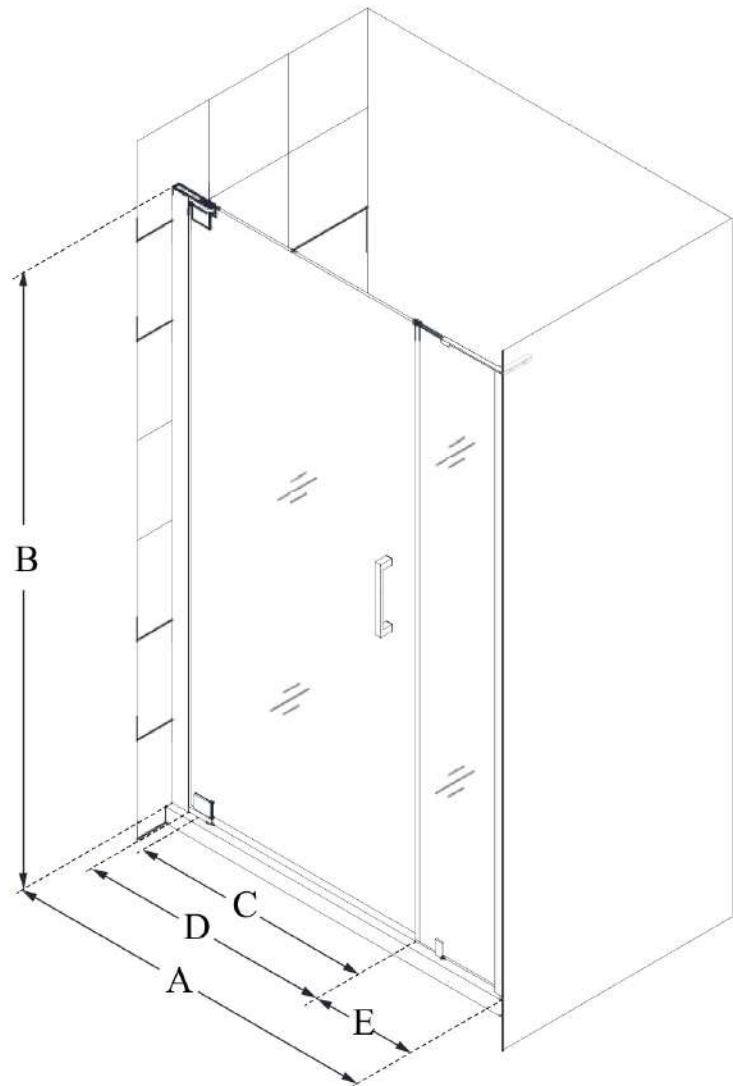

### CONFIGURATION DIMENSIONS:

**A: 35 1/4 in. - 37 1/4 in.**

MODEL WIDTH

**B: 72 in.**

MODEL HEIGHT

**C: 17 3/4 in.**

ACCESS WIDTH

**D: 20 3/4 in.**

## SHDR-4328120 ELEGANCE-LS

DreamLine Elegance-LS 38 3/4 -  
40 3/4 in. W x 72 in. H Frameless  
Pivot Shower Door

PIVOT DOOR

### CONFIGURATION DIMENSIONS:

**A: 38 3/4 in. - 40 3/4 in.**

MODEL WIDTH

**B: 72 in.**

MODEL HEIGHT

**C: 21 1/4 in.**

ACCESS WIDTH

**D: 24 1/4 in.**

DOOR WIDTH

**E: 12 in.**

INLINE PANEL WIDTH

DreamLine reserves the right to update or modify the hardware or materials pictured without prior notice for the purpose of product improvement and customer satisfaction.