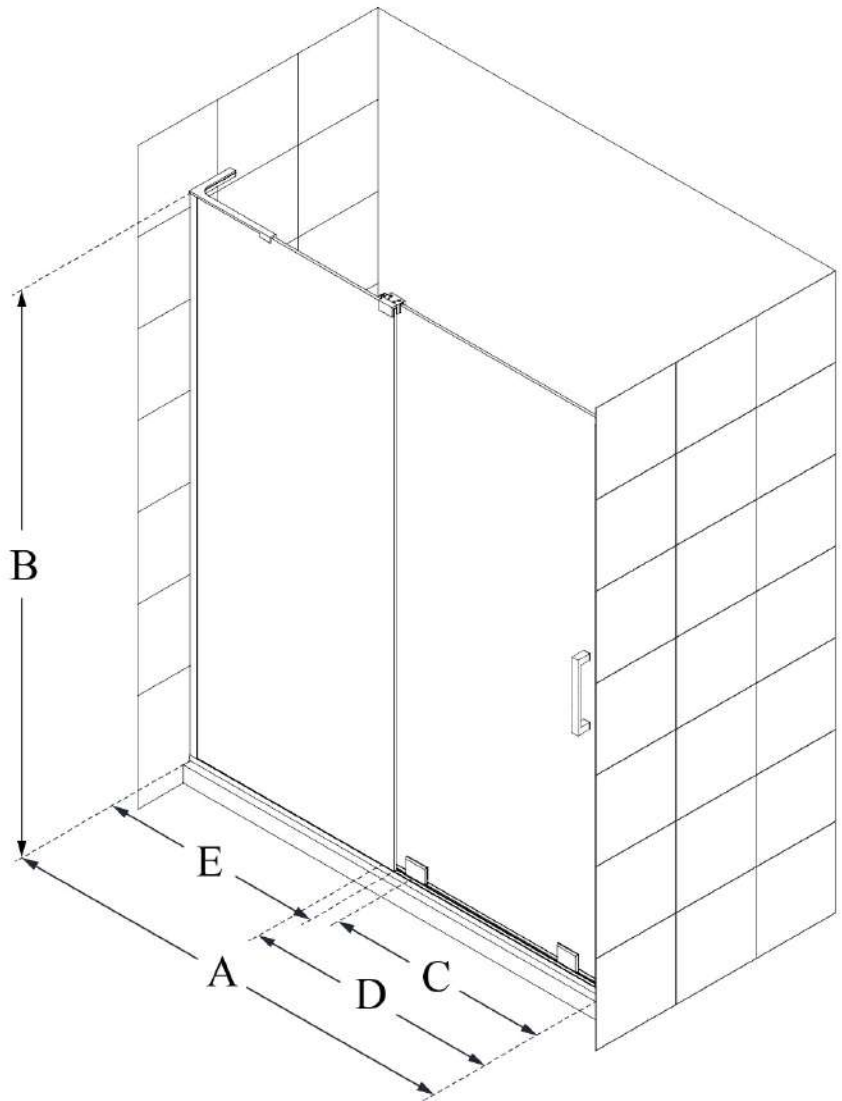

MODEL INFORMATION

SHDR-1948724 MIRAGE-Z

DreamLine Mirage-Z 44-48 in. W x 72 in. H Frameless Sliding Shower Door

SLIDING DOOR

CONFIGURATION DIMENSIONS:

A: 44 - 48 in.

MODEL WIDTH

B: 72 in.

MODEL HEIGHT

C: 15 - 19 in.

ACCESS WIDTH

D: 26 5/16 in.

DOOR WIDTH

E: 23 7/16 in.

INLINE PANEL WIDTH

DreamLine reserves the right to update or modify the hardware or materials pictured without prior notice for the purpose of product improvement and customer satisfaction.