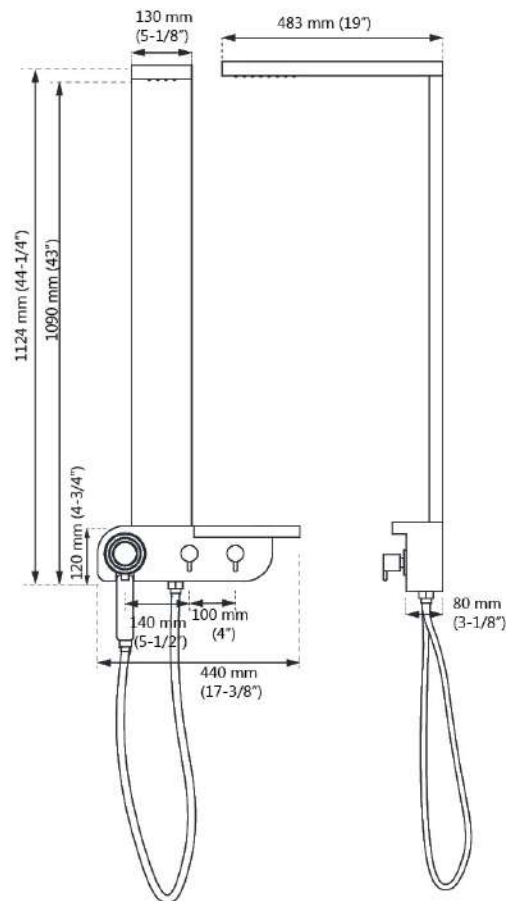

SHCM-3300
EDESSA

59 1/2 in. H Shower Panel

- Overhead Shower
- Handheld Shower Wand

DreamLine reserves the right to update or modify the hardware or materials pictured without prior notice for the purpose of product improvement and customer satisfaction.