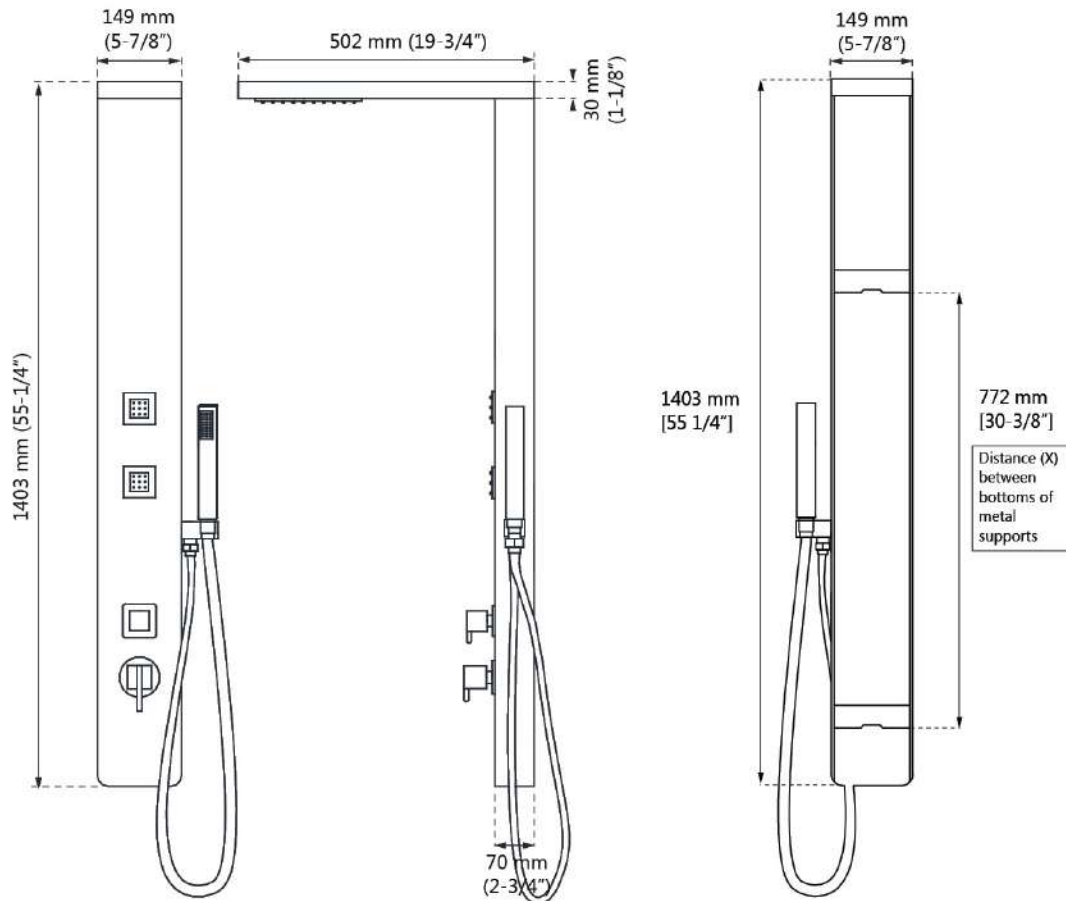

**SHCM-3059
TOCCOA**

55 1/4 in. H Shower Panel

- Overhead Shower
- 2 Body Jets
- Handheld Shower Wand

DreamLine reserves the right to update or modify the hardware or materials pictured without prior notice for the purpose of product improvement and customer satisfaction.