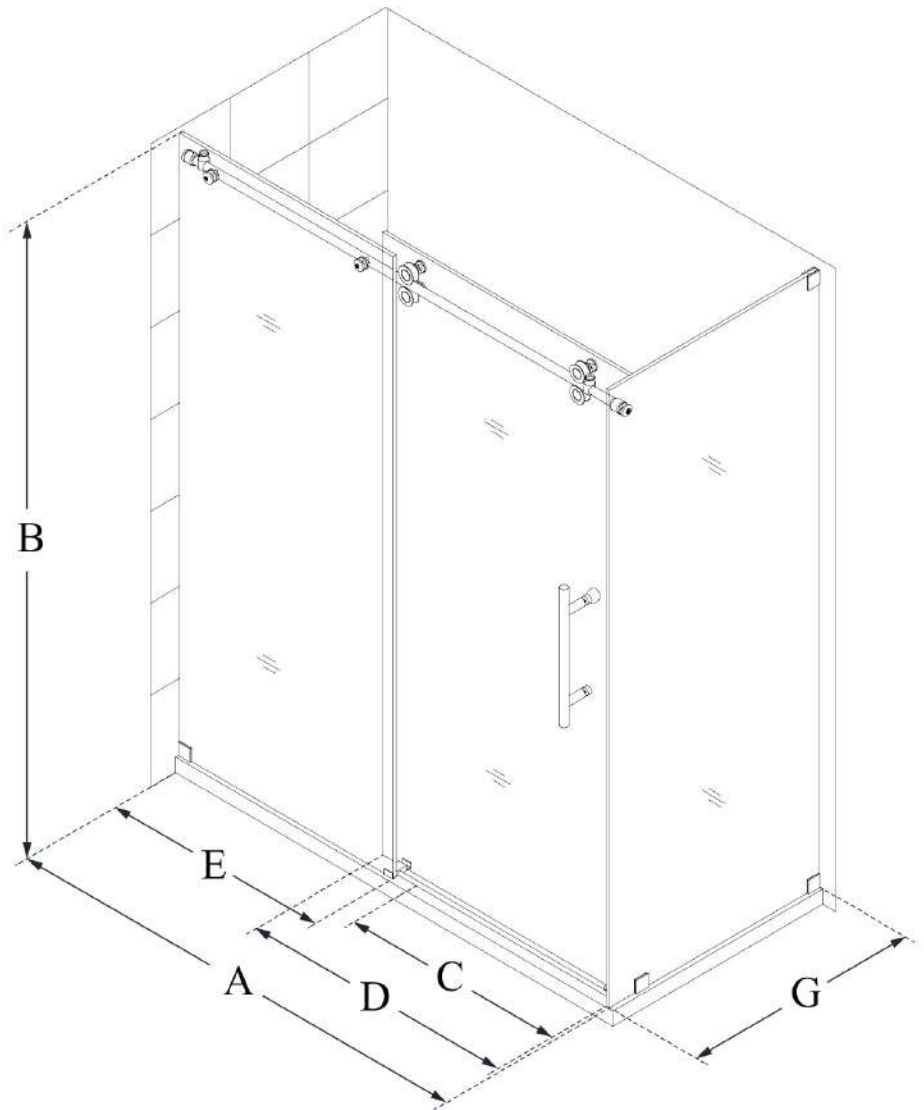

SHEN-6132482

ENIGMA-XO

DreamLine Enigma-XO 32 1/2
in. D x 48 3/8 in. W x 76 in. H
Fully Frameless Sliding Shower
Enclosure

SLIDING DOOR

CONFIGURATION DIMENSIONS:

A: 44 3/8 - 48 3/8 in.

MODEL WIDTH

B: 76 in.

MODEL HEIGHT

C: 16 - 20 in.

ACCESS WIDTH

D: 26 1/16 in.

DOOR WIDTH

E: 23 1/8 in.

INLINE PANEL WIDTH

G: 32 1/2 in.

RETURN PANEL WIDTH

DreamLine reserves the right to update or modify the hardware or materials pictured without prior notice for the purpose of product improvement and customer satisfaction.