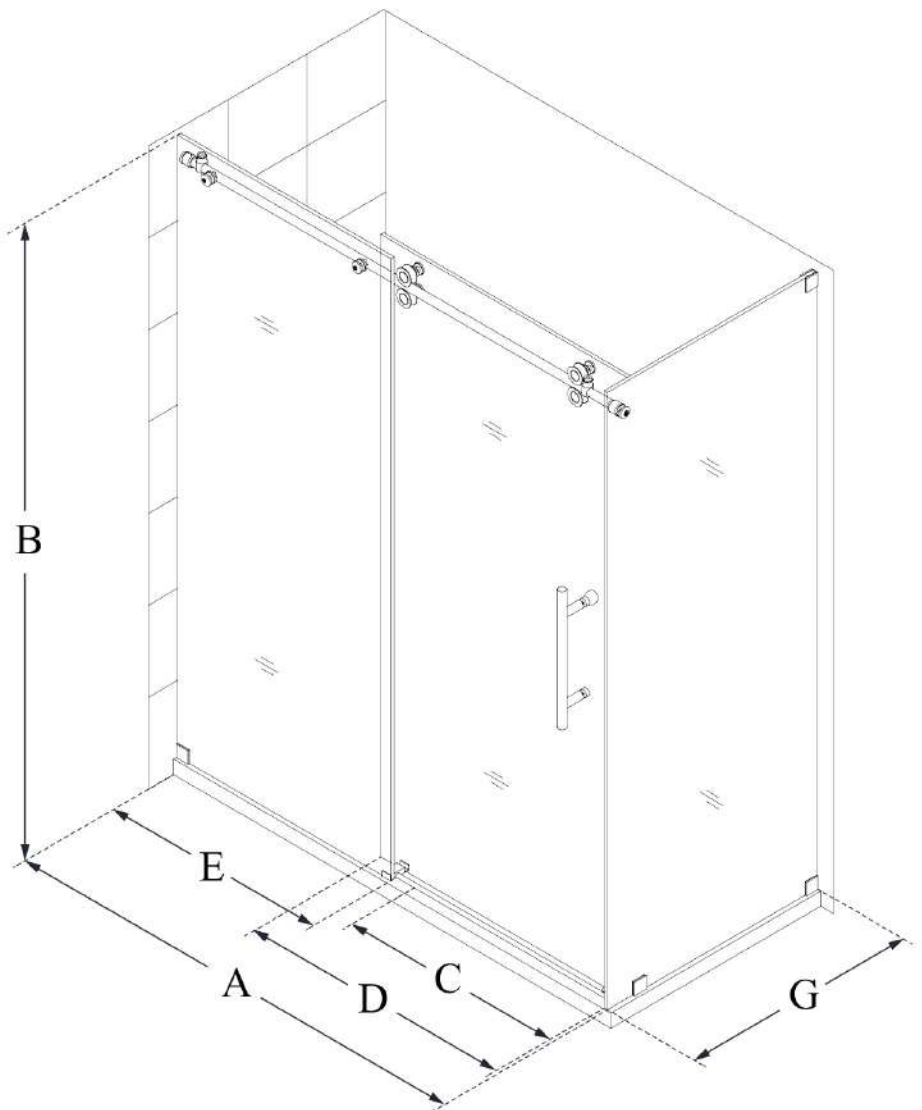

MODEL INFORMATION

SHEN-6134482

ENIGMA-XO

DreamLine Enigma-XO 34 1/2 in. D x 48 3/8 in. W x 76 in. H
Fully Frameless Sliding Shower Enclosure

SLIDING DOOR

CONFIGURATION DIMENSIONS:

A: 44 3/8 - 48 3/8 in.

MODEL WIDTH

B: 76 in.

MODEL HEIGHT

C: 16 - 20 in.

ACCESS WIDTH

D: 26 1/16 in.

DOOR WIDTH

E: 23 1/8 in.

INLINE PANEL WIDTH

G: 34 1/2 in.

RETURN PANEL WIDTH

DreamLine reserves the right to update or modify the hardware or materials pictured without prior notice for the purpose of product improvement and customer satisfaction.

© 2019 DreamLine. All rights reserved.