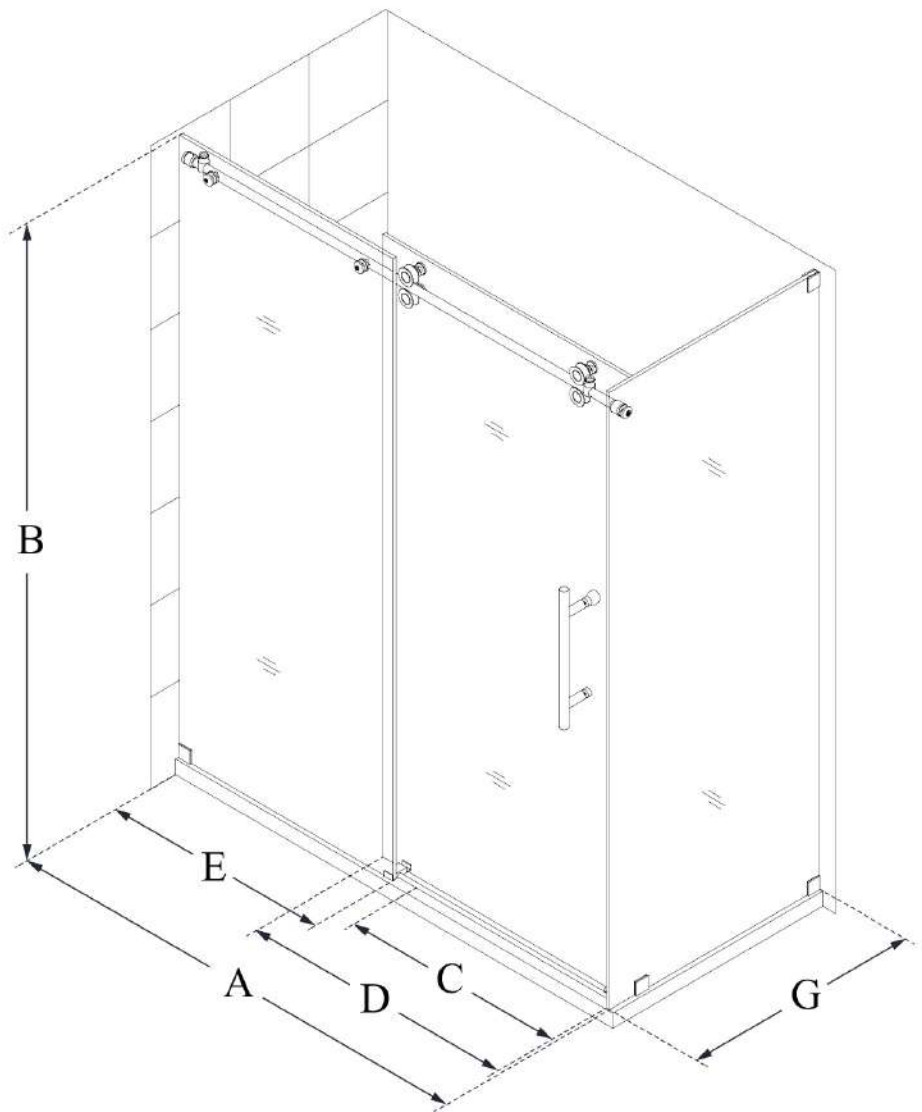

SHEN-6132602

ENIGMA-XO

DreamLine Enigma-XO 32 1/2
in. D x 60 3/8 in. W x 76 in. H
Fully Frameless Sliding Shower
Enclosure

SLIDING DOOR

CONFIGURATION DIMENSIONS:

A: 56 3/8 - 60 3/8 in.

MODEL WIDTH

B: 76 in.

MODEL HEIGHT

C: 22 - 26 in.

ACCESS WIDTH

D: 32 1/16 in.

DOOR WIDTH

E: 29 3/16 in.

INLINE PANEL WIDTH

G: 32 1/2 in.

RETURN PANEL WIDTH

DreamLine reserves the right to update or modify the hardware or materials pictured without prior notice for the purpose of product improvement and customer satisfaction.