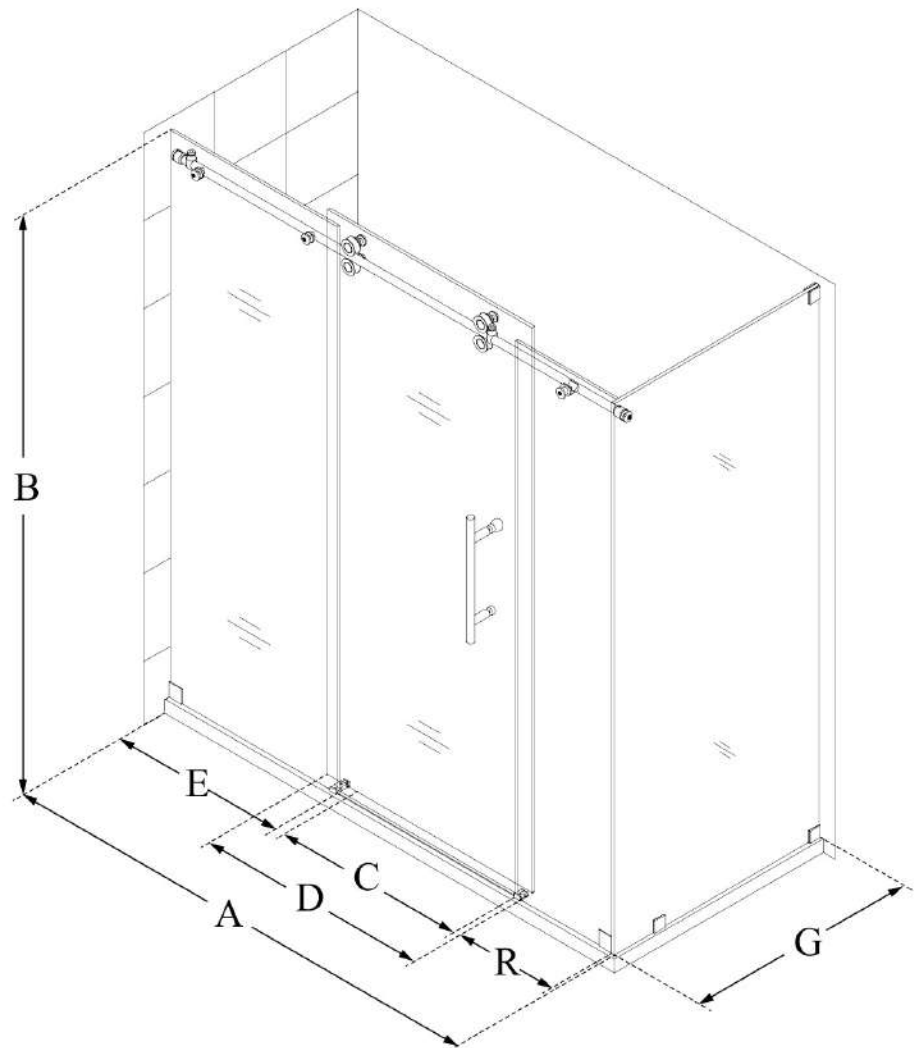

SHEN-6132722
ENIGMA-XO

DreamLine Enigma-XO 32 1/2
in. D x 72 3/8 in. W x 76 in. H
Fully Frameless Sliding Shower
Enclosure

SLIDING DOOR

**CONFIGURATION
DIMENSIONS:**

A: 68 3/8 - 72 3/8 in.

MODEL WIDTH

B: 76 in.

MODEL HEIGHT

C: 21 5/8 - 25 5/8 in.

ACCESS WIDTH

D: 32 1/16 in.

DOOR WIDTH

E: 29 3/16 in.

INLINE PANEL WIDTH

R: 13 3/8 in.

ADDITIONAL INLINE PANEL WIDTH

G: 32 1/2 in.

RETURN PANEL WIDTH

DreamLine reserves the right to update or modify the hardware or materials pictured without prior notice for the purpose of product improvement and customer satisfaction.