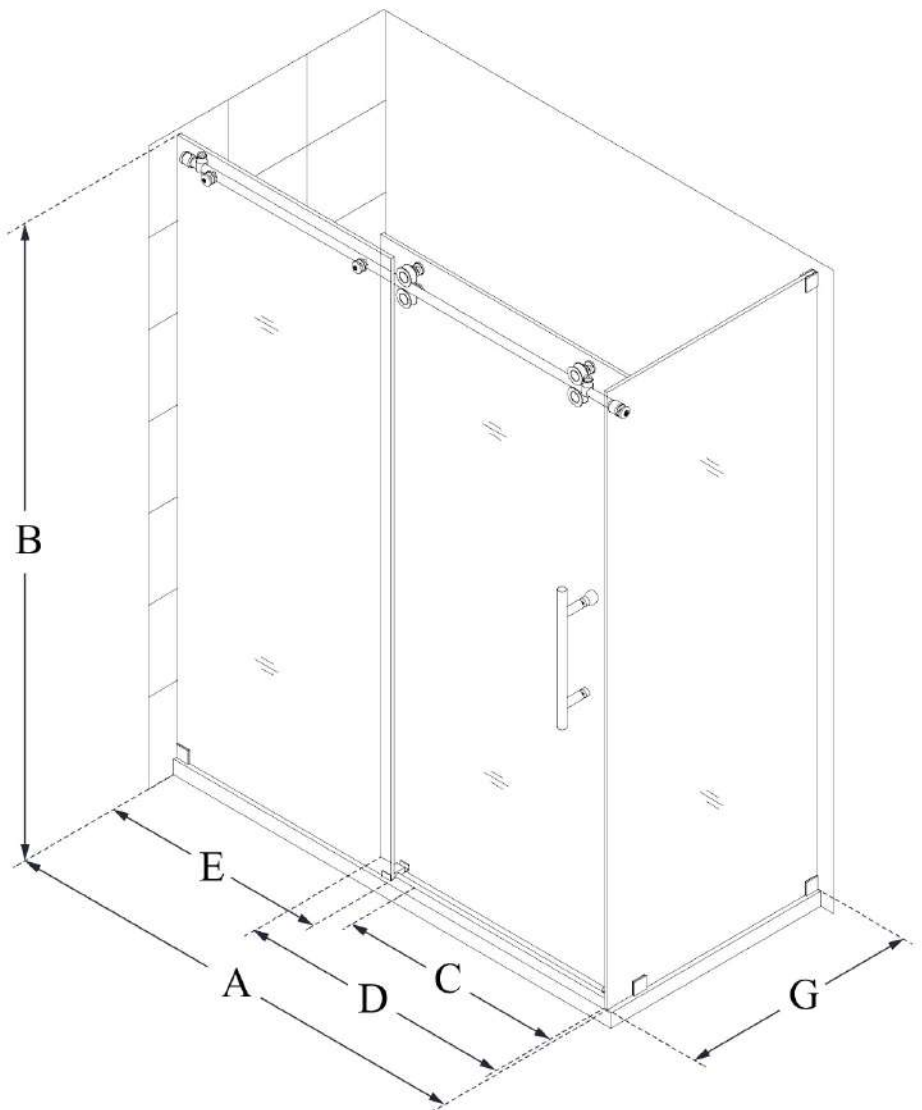

MODEL HEIGHT

C: 16 - 20 in.

ACCESS WIDTH

D: 26 1/16 in.

DOOR WIDTH

E: 23 1/8 in.

INLINE PANEL WIDTH

G: 32 1/2 in.

© 2019 DreamLine. All rights reserved.

SHEN-6134602

ENIGMA-XO

DreamLine Enigma-XO 34 1/2
in. D x 60 3/8 in. W x 76 in. H
Fully Frameless Sliding Shower
Enclosure

SLIDING DOOR

CONFIGURATION DIMENSIONS:

A: 56 3/8 - 60 3/8 in.

MODEL WIDTH

B: 76 in.

MODEL HEIGHT

C: 22 - 26 in.

ACCESS WIDTH

D: 32 1/16 in.

DOOR WIDTH

E: 29 3/16 in.

INLINE PANEL WIDTH

G: 34 1/2 in.

RETURN PANEL WIDTH

DreamLine reserves the right to update or modify the hardware or materials pictured without prior notice for the purpose of product improvement and customer satisfaction.