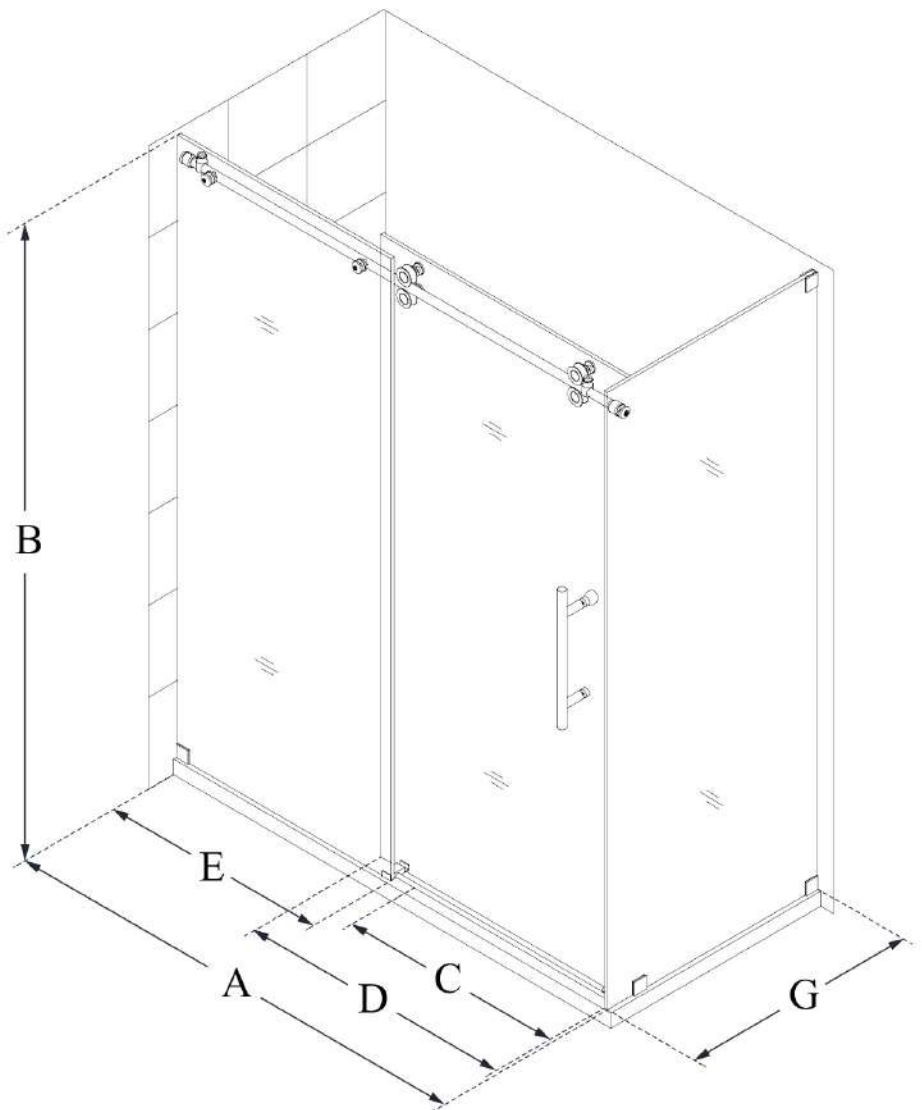

MODEL HEIGHT

C: 16 - 20 in.

ACCESS WIDTH

D: 26 1/16 in.

DOOR WIDTH

E: 23 1/8 in.

INLINE PANEL WIDTH

G: 32 1/2 in.

B: 76 in.

MODEL HEIGHT

C: 19 - 23 in.

ACCESS WIDTH

D: 29 in.

DOOR WIDTH

E: 26 1/8 in.

INLINE PANEL WIDTH

G: 34 1/2 in.

RETURN PANEL WIDTH

DreamLine reserves the right to update or modify the hardware or materials pictured without prior notice for the purpose of product improvement and customer satisfaction.

MODEL WIDTH

B: 76 in.

MODEL HEIGHT

C: 22 - 26 in.

ACCESS WIDTH

D: 32 1/16 in.

DOOR WIDTH

E: 29 3/16 in.