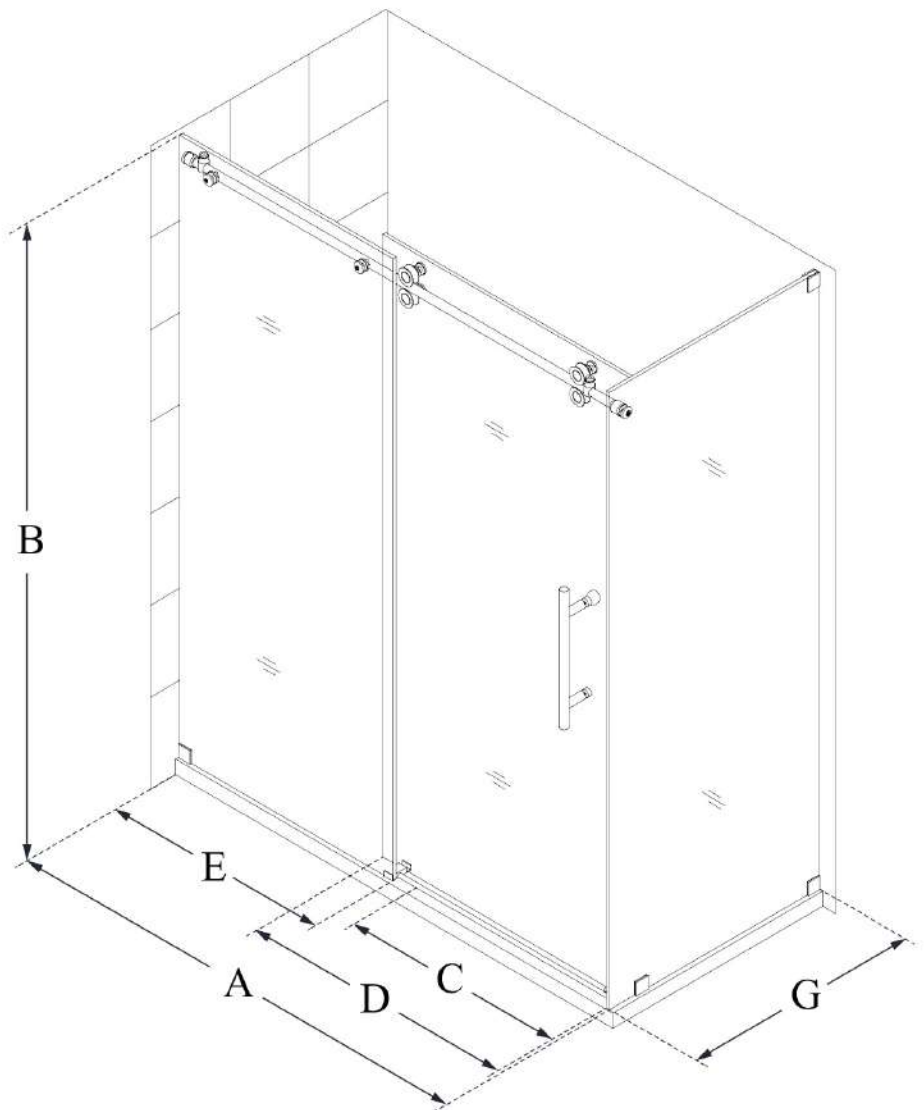

MODEL INFORMATION

SHEN-6132542

ENIGMA-XO

DreamLine Enigma-XO 32 1/2 in. D x 50 - 54 in. W x 76 in. H
Fully Frameless Sliding Shower Enclosure

SLIDING DOOR

CONFIGURATION DIMENSIONS:

A: 50 in. - 54 in.

MODEL WIDTH

B: 76 in.

MODEL HEIGHT

C: 19 - 23 in.

ACCESS WIDTH

D: 29 in.

DOOR WIDTH

E: 26 1/8 in.

INLINE PANEL WIDTH

G: 32 1/2 in.

RETURN PANEL WIDTH

DreamLine reserves the right to update or modify the hardware or materials pictured without prior notice for the purpose of product improvement and customer satisfaction.

© 2019 DreamLine. All rights reserved.