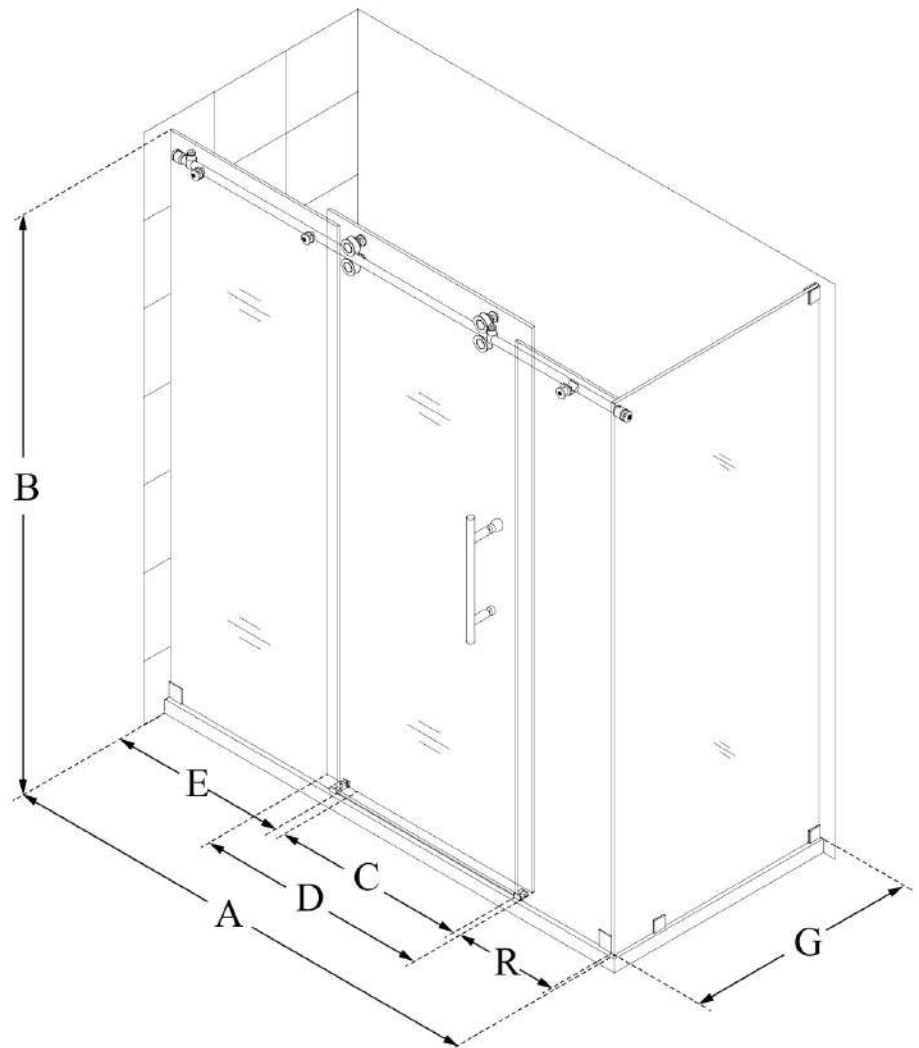

MODEL HEIGHT

C: 16 - 20 in.

ACCESS WIDTH

D: 26 1/16 in.

DOOR WIDTH

E: 23 1/8 in.

INLINE PANEL WIDTH

G: 32 1/2 in.

SHEN-6134722
ENIGMA-XO

DreamLine Enigma-XO 34 1/2
in. D x 72 3/8 in. W x 76 in. H
Fully Frameless Sliding Shower
Enclosure

SLIDING DOOR

**CONFIGURATION
DIMENSIONS:**

A: 68 3/8 - 72 3/8 in.

MODEL WIDTH

B: 76 in.

MODEL HEIGHT

C: 21 5/8 - 25 5/8 in.

ACCESS WIDTH

D: 32 1/16 in.

DOOR WIDTH

E: 29 3/16 in.

INLINE PANEL WIDTH

R: 13 3/8 in.

ADDITIONAL INLINE PANEL WIDTH

G: 34 1/2 in.

RETURN PANEL WIDTH

DreamLine reserves the right to update or modify the hardware or materials pictured without prior notice for the purpose of product improvement and customer satisfaction.