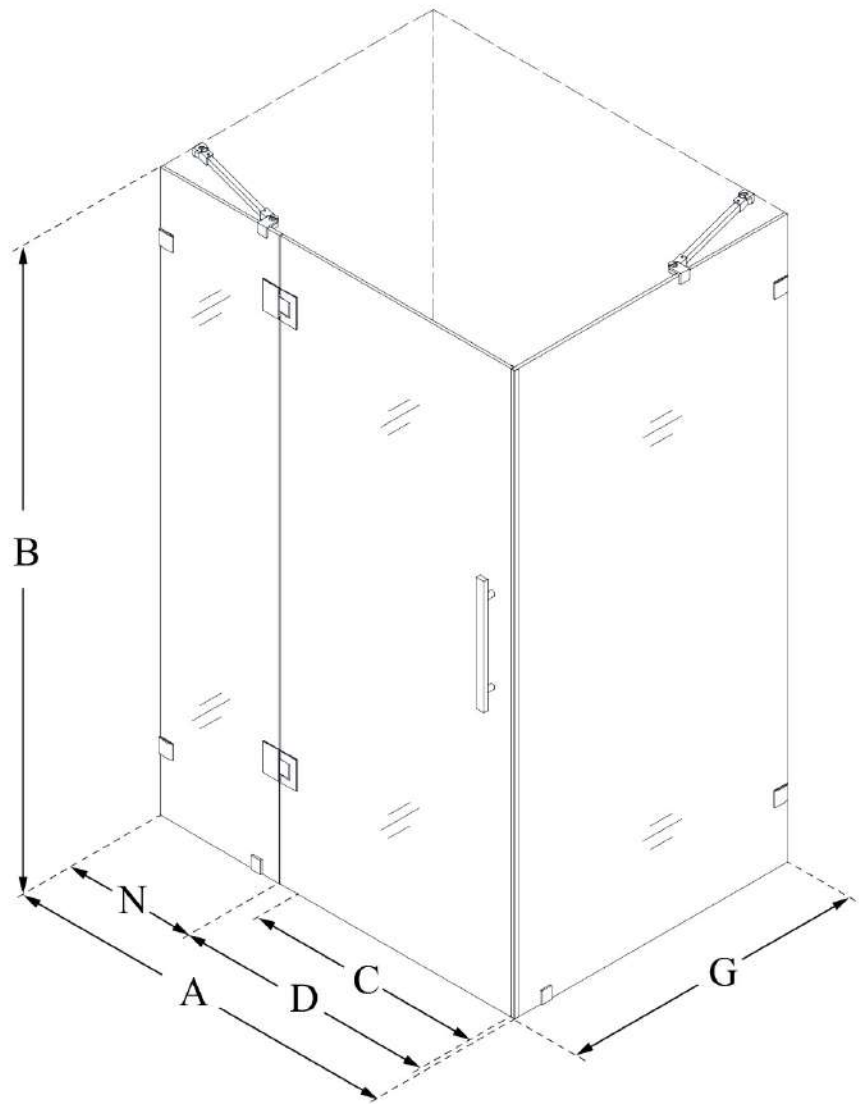

## QUATRA LUX

DreamLine Quatra Lux 34 1/4 in. D  
x 46 3/8 in. W x 72 in. H Frameless  
Hinged Shower Enclosure with  
Support Arms

**SWING DOOR**

### CONFIGURATION DIMENSIONS:

**A: 46 3/8 in.**

MODEL WIDTH

**B: 72 in.**

MODEL HEIGHT

**C: 22 5/8 in.**

ACCESS WIDTH

**D: 23 5/8 in.**

DOOR WIDTH

**G: 34 1/4 in.**

RETURN PANEL WIDTH

**N: 22 in.**

HINGE PANEL WIDTH

DreamLine reserves the right to update or modify the hardware or materials pictured without prior notice for the purpose of product improvement and customer satisfaction.