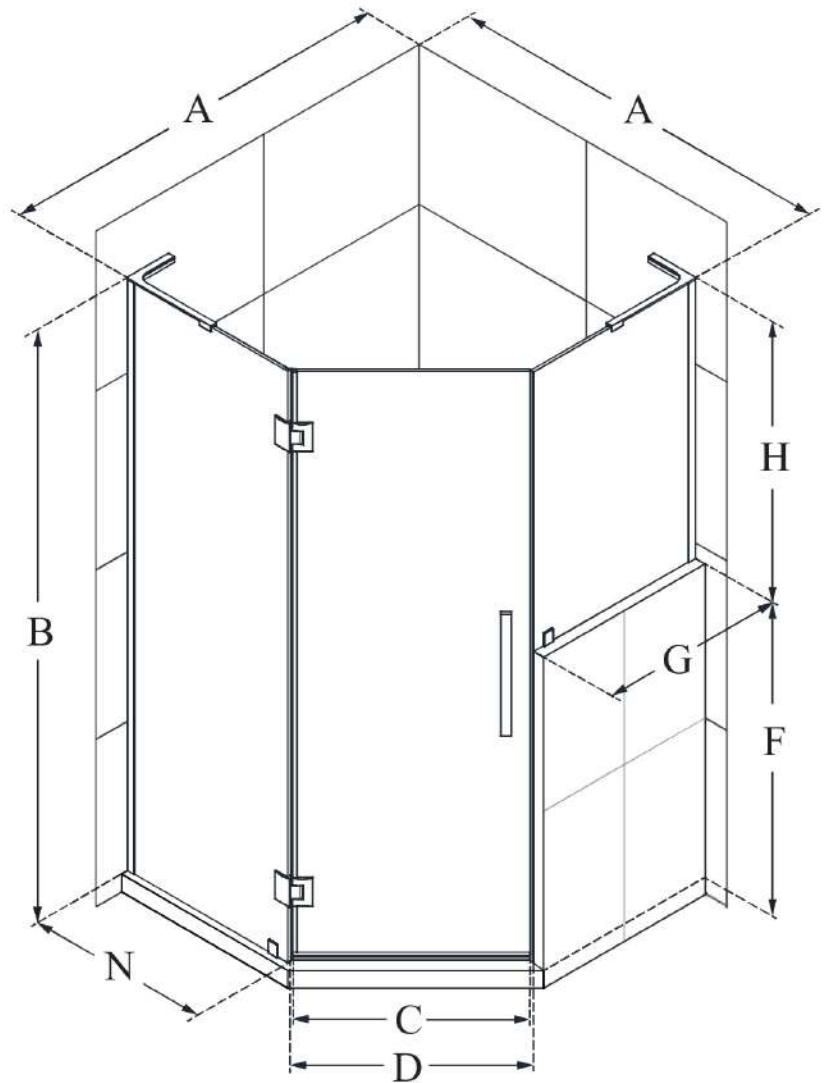

E264072-134

PRISM PLUS

DreamLine Prism Plus 40 in. x
40 in. x 72 in. Frameless Hinged
Shower Enclosure with Half Panel

SWING DOOR

**CONFIGURATION
DIMENSIONS:**

A: 40 in.

MODEL WIDTH

B: 72 in.

MODEL HEIGHT

C: 23 1/8 in.

ACCESS WIDTH

D: 23 5/8 in.

DOOR WIDTH

A: 40 in.

MODEL DEPTH

F: 38 in.

BUTTRESS WALL HEIGHT

G: 22 3/4 in.

RETURN BUTTRESS PANEL WIDTH

H: 34 in.

BUTTRESS GLASS HEIGHT

N: 22 5/8 in.

HINGE PANEL WIDTH

DreamLine reserves the right to update or modify the hardware or materials pictured without prior notice for the purpose of product improvement and customer satisfaction.