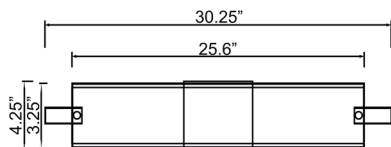

Fixture	Canopy
Length :: N/A	Length :: 25.6"
Width :: 30.25"	Width :: 2.9"
Diameter :: N/A	Diameter :: N/A
Extension :: 3.25"	Height :: 1.3"
Height :: 4.25"	
Overall Height :: N/A Max.	

Technical Specifications

Line Drawing #1

Line Drawing #2

IES File

Image Not Available

Toll Free 800-828-5483 or www.AccessLighting.com

14410 Myford Road, Irvine, CA 92606

The information provided is subject to change without notice. ©2018 Access Lighting Corporation. All Rights Reserved
 Rev. 201902 Filename:: 31002LEDSWAD-BS_OPL.pdf