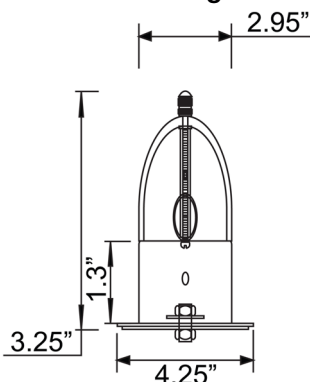

Fixture	Canopy
Length :: N/A	Length :: 25.6"
Width :: 30.25"	Width :: 2.9"
Diameter :: N/A	Diameter :: N/A
Extension :: 3.25"	Height :: 1.3"
Height :: 4.25"	
Overall Height :: N/A Max.	

Technical Specifications

Photometrics

CCT :: 2000-6500
 CRI :: 90
 Wattage :: 20 W
 Nominal Lumens :: 1600
 Delivered Lumens :: N/A

Recommended Dimmers

(Remote Control) Philips Hue Wireless Dimmer Provided

Custom Options :: Smart Lighting, White Tuning; **Additional Items** :: Fully adjustable floating canopy included; Philips Hue connects to other smart devices and services (e.g. voice control), which is enabled by the Philips Hue bridge. (Sold Separately)

Line Drawing #1

Line Drawing #2

IES File

Image Not Available

Toll Free 800-828-5483 or www.AccessLighting.com

14410 Myford Road, Irvine, CA 92606

The information provided is subject to change without notice. ©2018 Access Lighting Corporation. All Rights Reserved
 Rev. 201902 Filename:: 31002LEDSWAD-BS_OPL.pdf