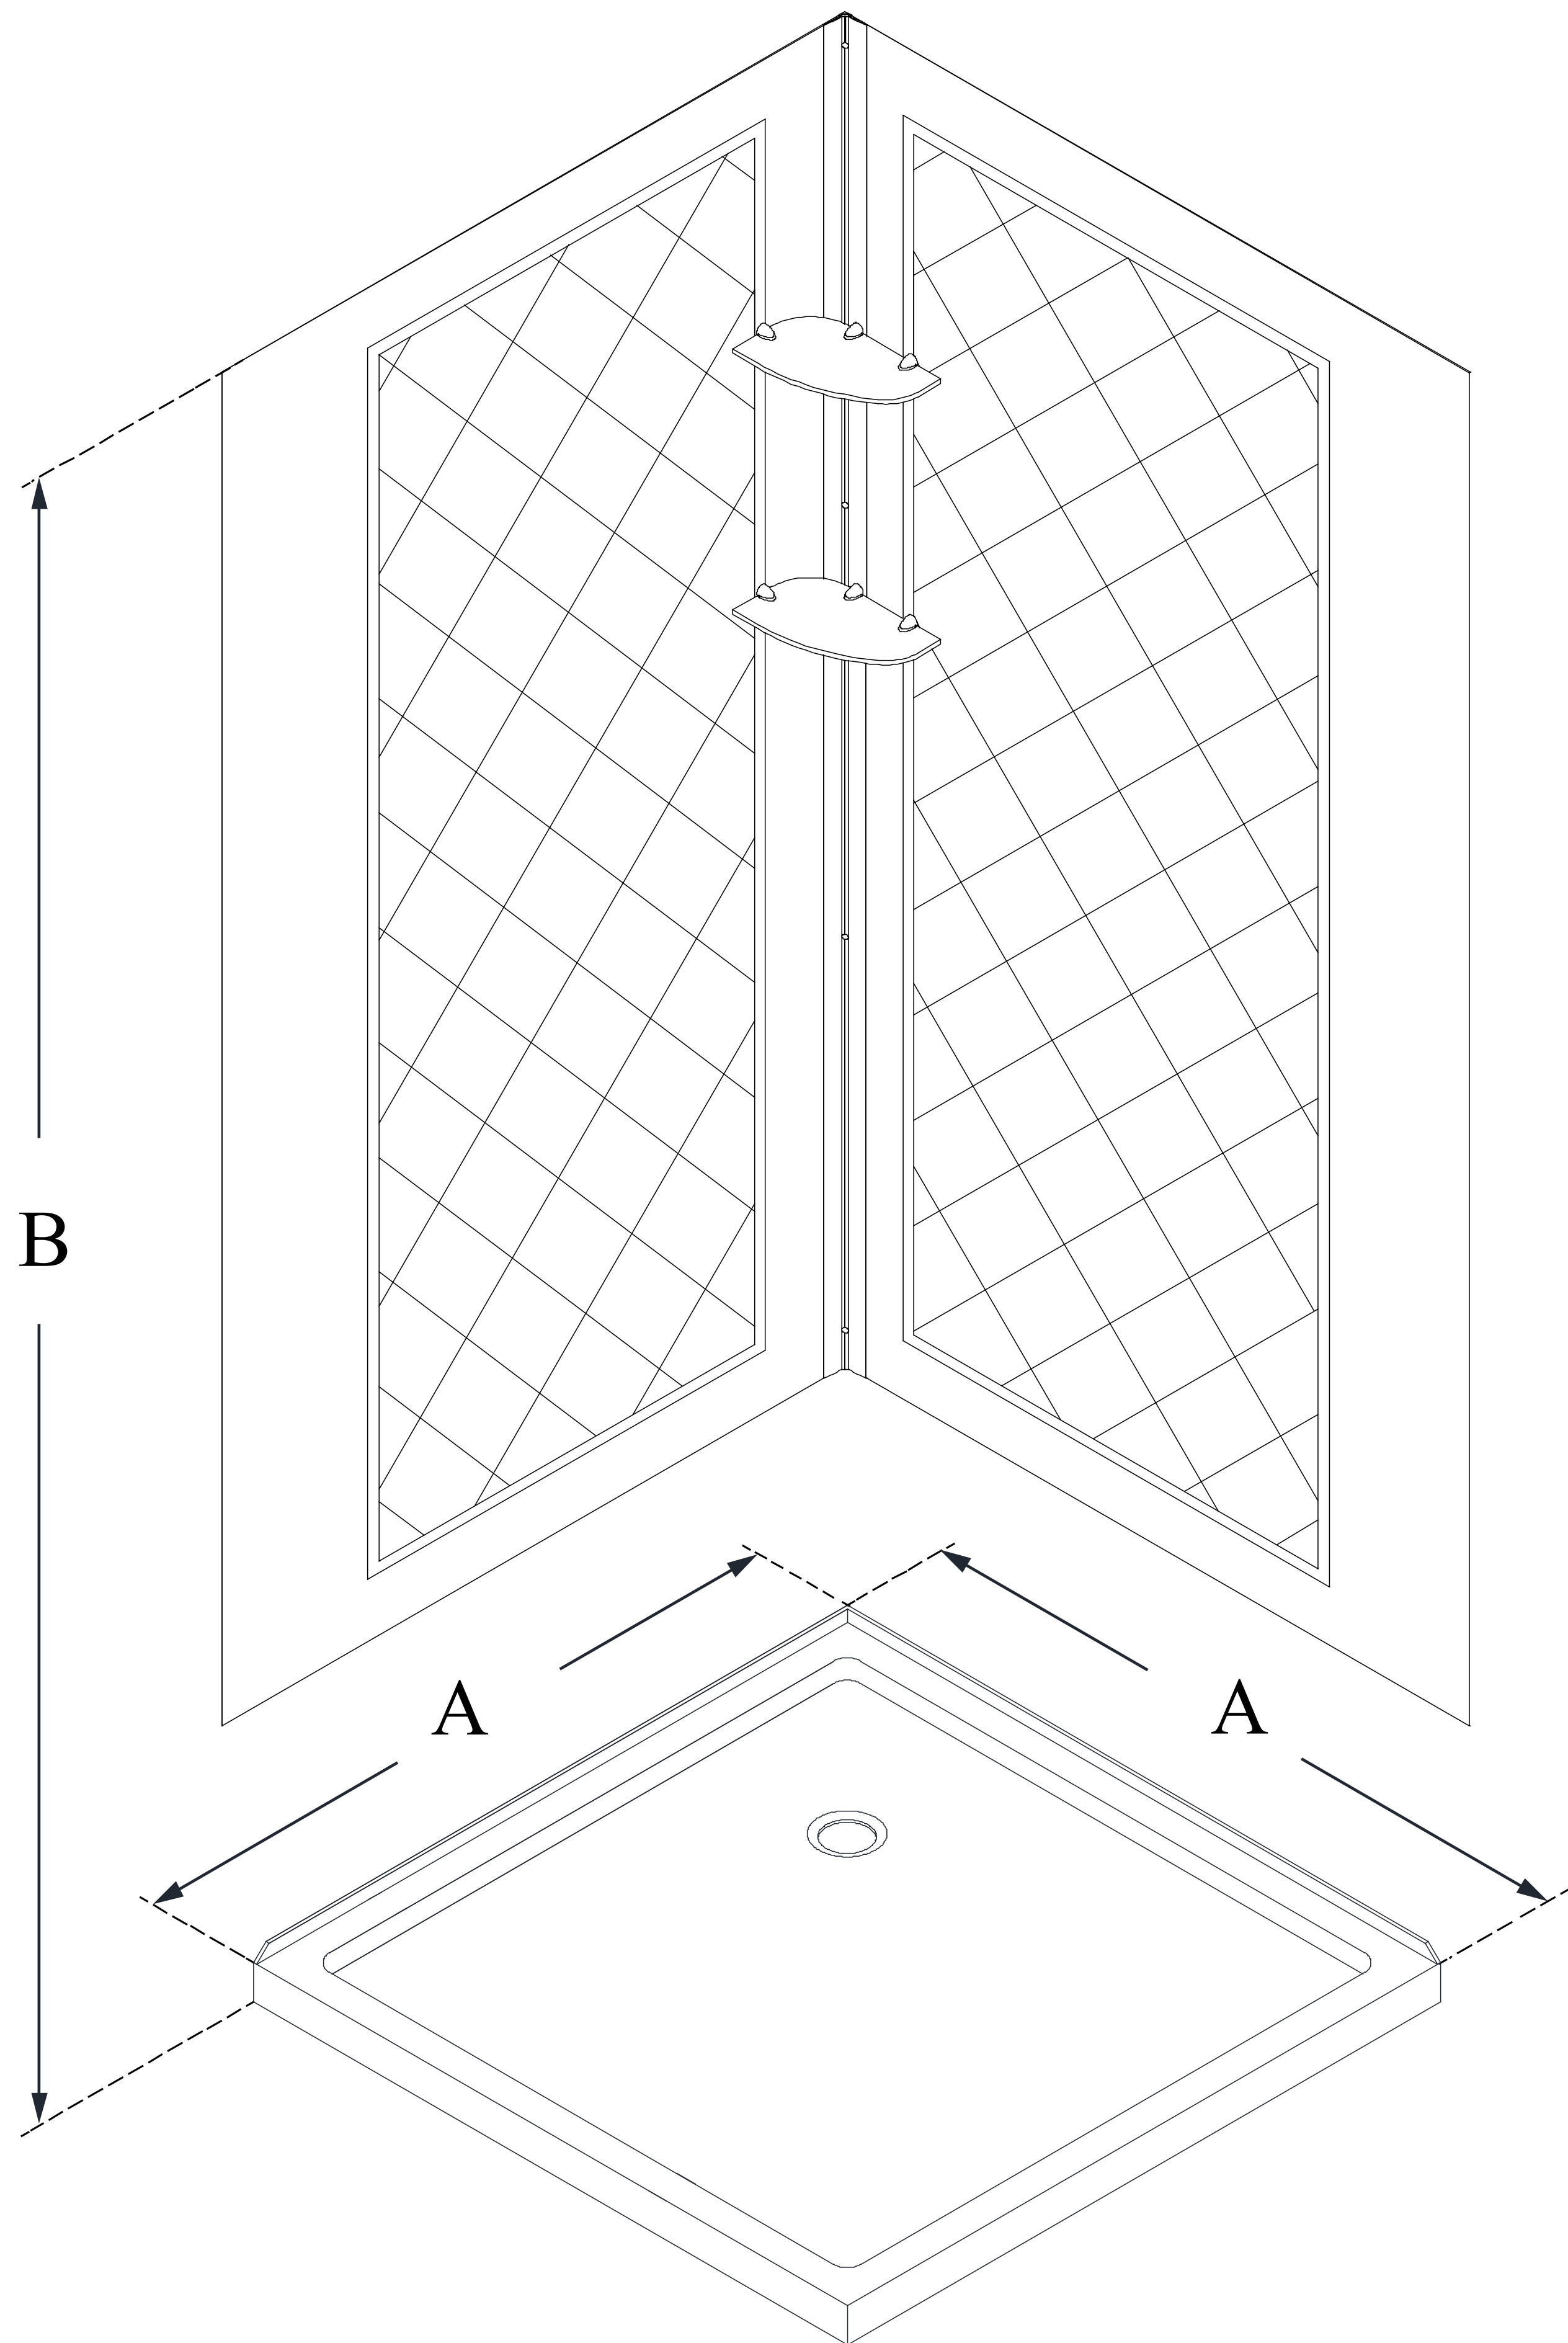

DL-6294

QWALL-4

DreamLine 36 in. D x 36 in. W
x 76 3/4 in. H SlimLine Double
Threshold Shower Base and
QWALL-4 Acrylic Backwall Kit

KIT CONTENTS:

- SHOWER BASE
- QWALL BACKWALLS

CONFIGURATION DIMENSIONS:

A: 36"
KIT WIDTH

B: 76 3/4"
KIT HEIGHT

G: 36"
KIT DEPTH

AVAILABLE DRAIN LOCATIONS:
- CORNER

For precise drain location, please refer to the
included base technical drawing

DreamLine reserves the right to update or modify the hardware or materials pictured
without prior notice for the purpose of product improvement and customer satisfaction.