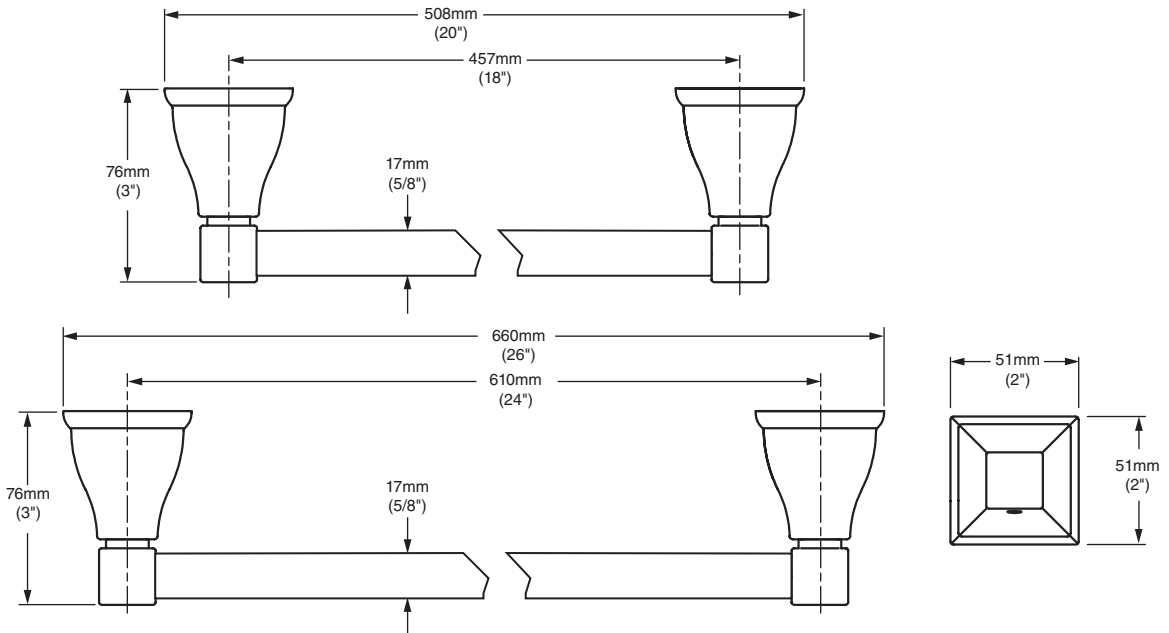

MODEL NUMBER:

☐ 2555.018 18" Towel Bar

☐ 2555.024 24" Towel Bar

Available Finishes

.002	Polished Chrome
.224	Oil Rubbed Bronze
.295	PVD Satin Nickel

PRODUCT FEATURES:

Materials of Construction: Solid brass construction for durability & long life.

Concealed Mounting

Easy to Install

Durability of Finishes: Chrome and PVD finishes will never tarnish.

SUGGESTED SPECIFICATION:

18" and 24" Towel Bar shall feature solid brass construction with tarnish - free PVD finish. Shall feature concealed mounting with no exposed set screws. Towel Bar shall be American Standard Model # 2555.____.____.